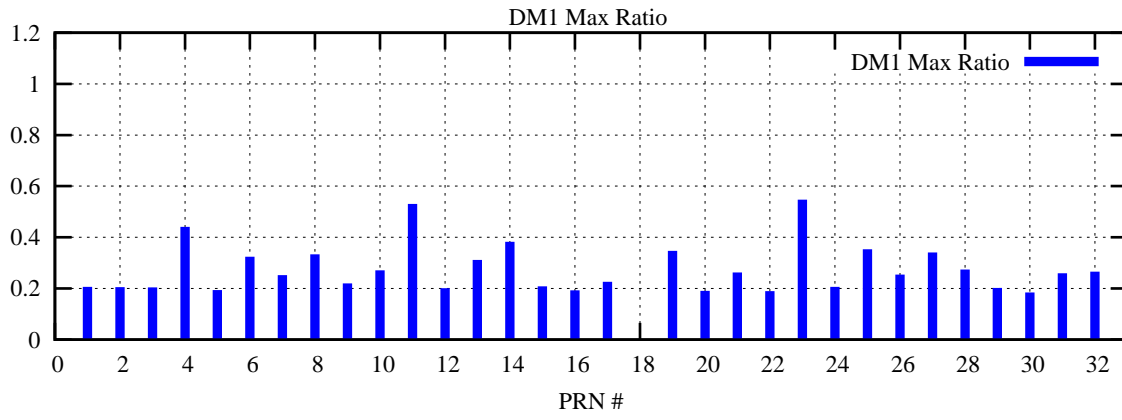

Ratio (PRN Bias/Threshold)

GpsWeek 2091 Day 0

Skinny (Type 0): PRN 8 22
Broad (Type 2): PRN 7 15 17 21 24