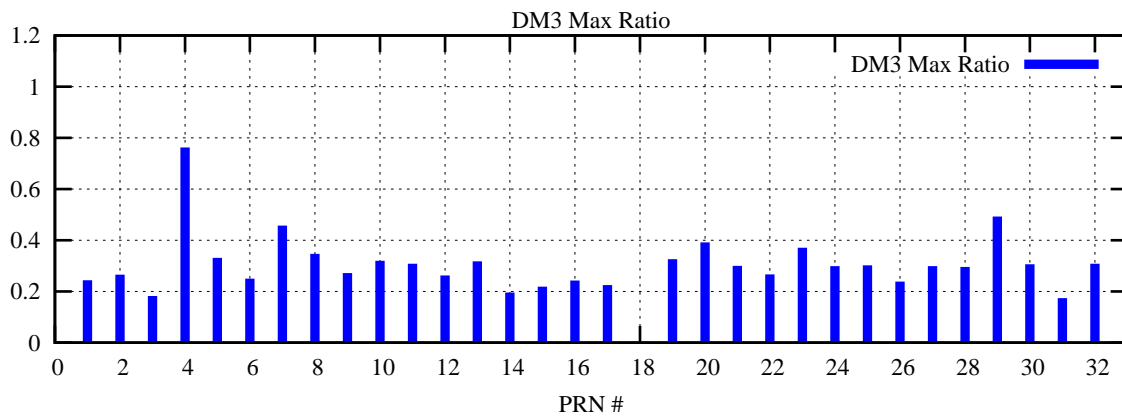

Ratio (PRN Bias/Threshold)

GpsWeek 2091 Day 0

Skinny (Type 0): PRN 8 22
Broad (Type 2): PRN 7 15 17 21 24