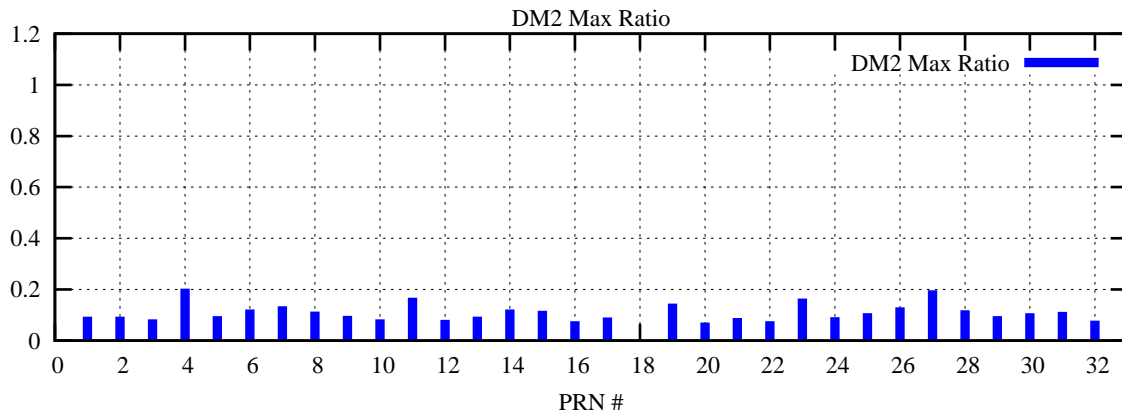

Ratio (PRN Bias/Threshold)

GpsWeek 2091 Day 0

Skinny (Type 0): PRN 8 22
Broad (Type 2): PRN 7 15 17 21 24