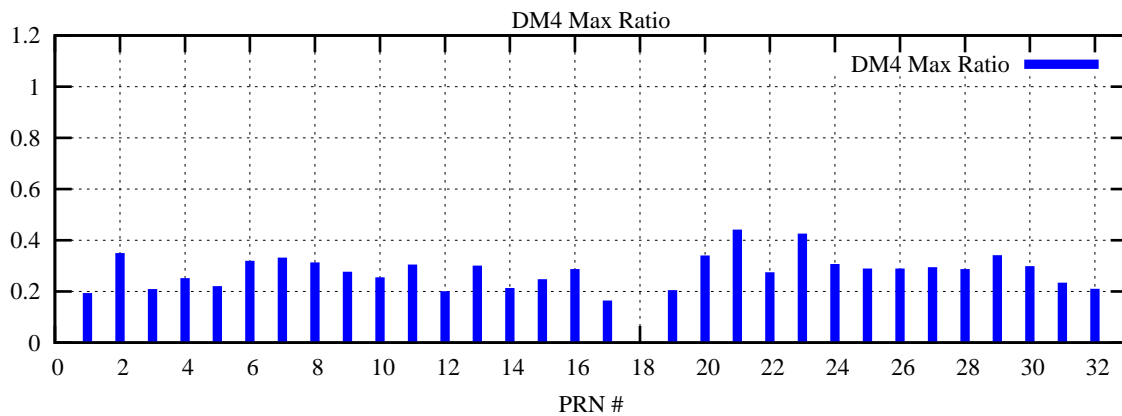

Ratio (PRN Bias/Threshold)

GpsWeek 2091 Day 0

Skinny (Type 0): PRN 8 22
Broad (Type 2): PRN 7 15 17 21 24