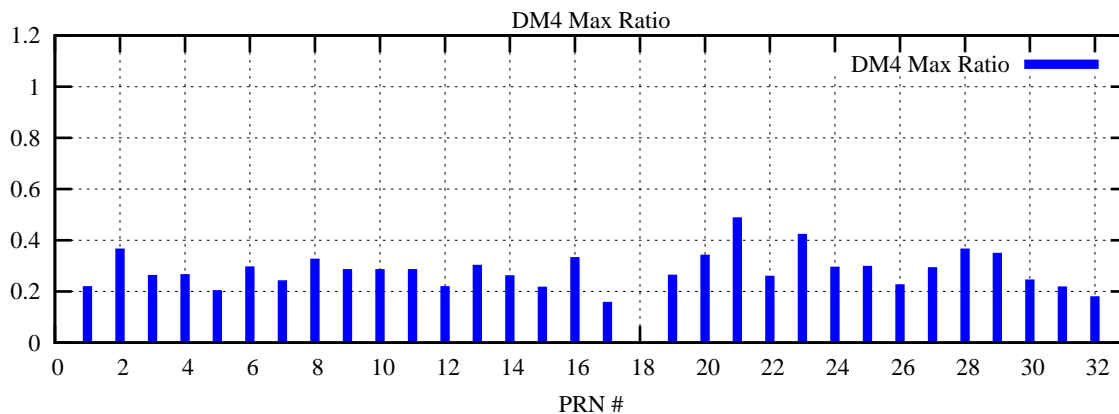

Ratio (PRN Bias/Threshold)

GpsWeek 2091 Day 3

Skinny (Type 0): PRN 8 22
Broad (Type 2): PRN 7 15 17 21 24