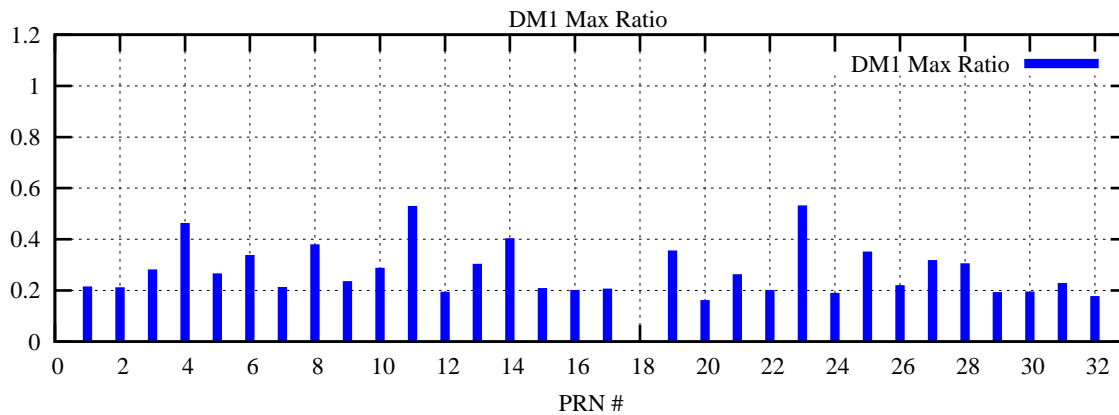

Ratio (PRN Bias/Threshold)

GpsWeek 2091 Day 3

Skinny (Type 0): PRN 8 22
Broad (Type 2): PRN 7 15 17 21 24