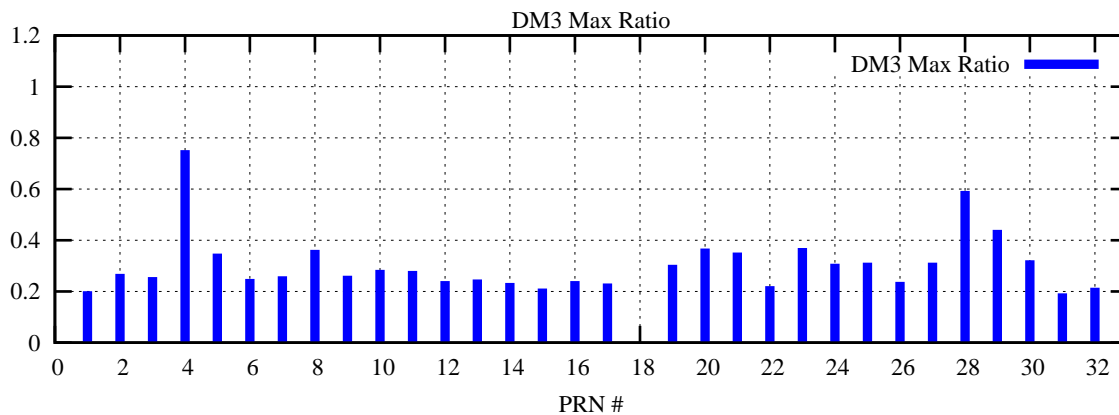

Ratio (PRN Bias/Threshold)

GpsWeek 2091 Day 3

Skinny (Type 0): PRN 8 22
Broad (Type 2): PRN 7 15 17 21 24