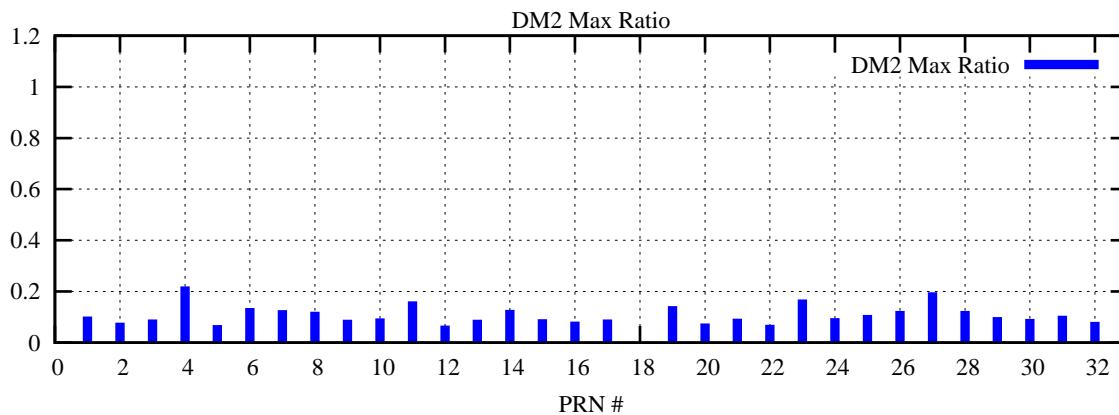

Ratio (PRN Bias/Threshold)

GpsWeek 2091 Day 3

Skinny (Type 0): PRN 8 22
Broad (Type 2): PRN 7 15 17 21 24