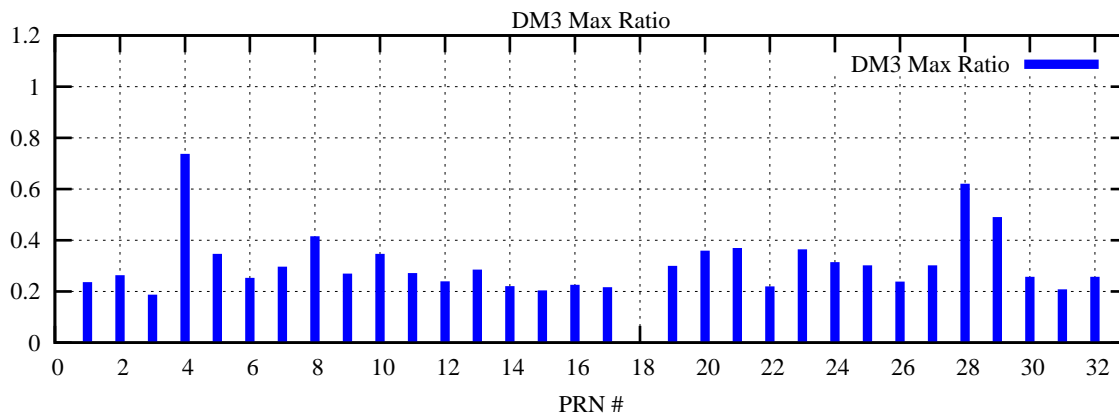

Ratio (PRN Bias/Threshold)

GpsWeek 2091 Day 6

Skinny (Type 0): PRN 8 22  
Broad (Type 2): PRN 7 15 17 21 24