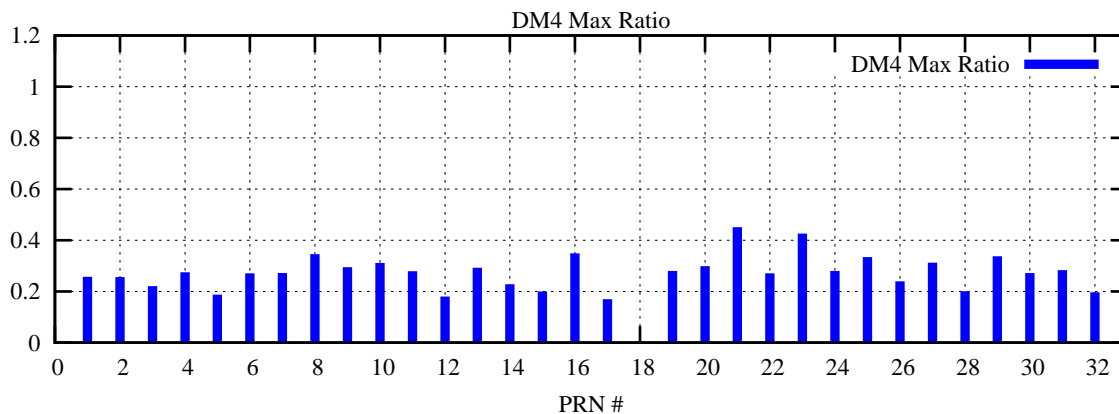

Ratio (PRN Bias/Threshold)

GpsWeek 2091 Day 6

Skinny (Type 0): PRN 8 22  
Broad (Type 2): PRN 7 15 17 21 24