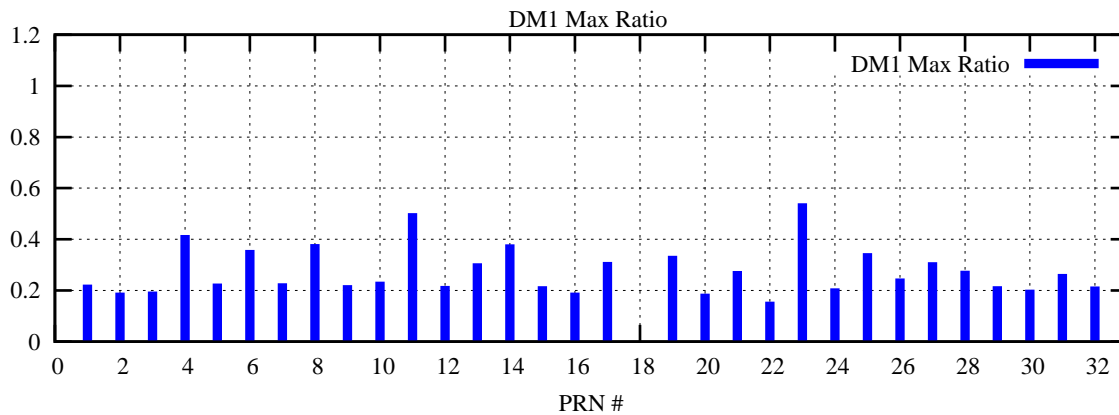

Ratio (PRN Bias/Threshold)

GpsWeek 2091 Day 6

Skinny (Type 0): PRN 8 22  
Broad (Type 2): PRN 7 15 17 21 24