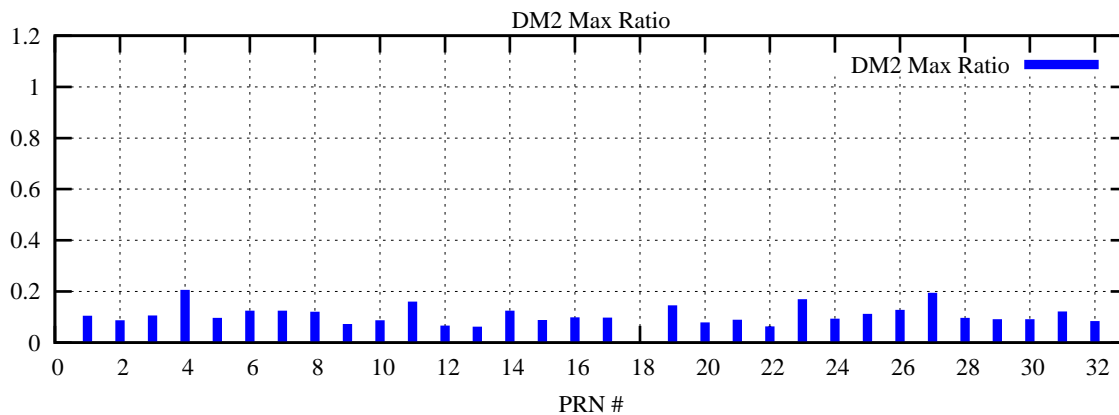

Ratio (PRN Bias/Threshold)

GpsWeek 2091 Day 6

Skinny (Type 0): PRN 8 22  
Broad (Type 2): PRN 7 15 17 21 24