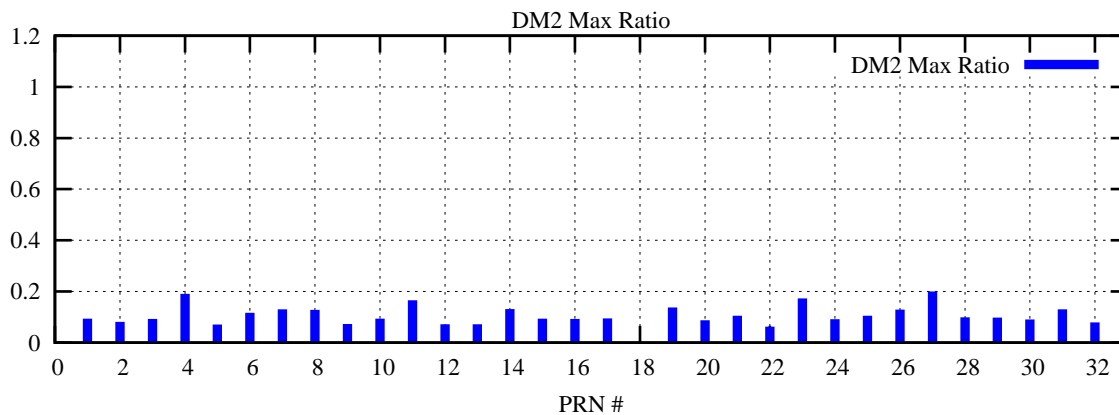

Ratio (PRN Bias/Threshold)

GpsWeek 2092 Day 0

Skinny (Type 0): PRN 8 22
Broad (Type 2): PRN 7 15 17 21 24