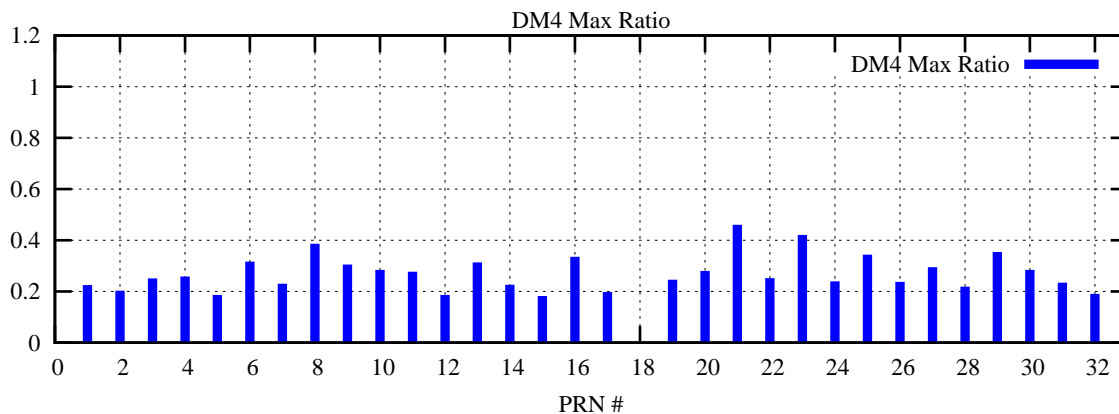

Ratio (PRN Bias/Threshold)

GpsWeek 2092 Day 0

Skinny (Type 0): PRN 8 22
Broad (Type 2): PRN 7 15 17 21 24