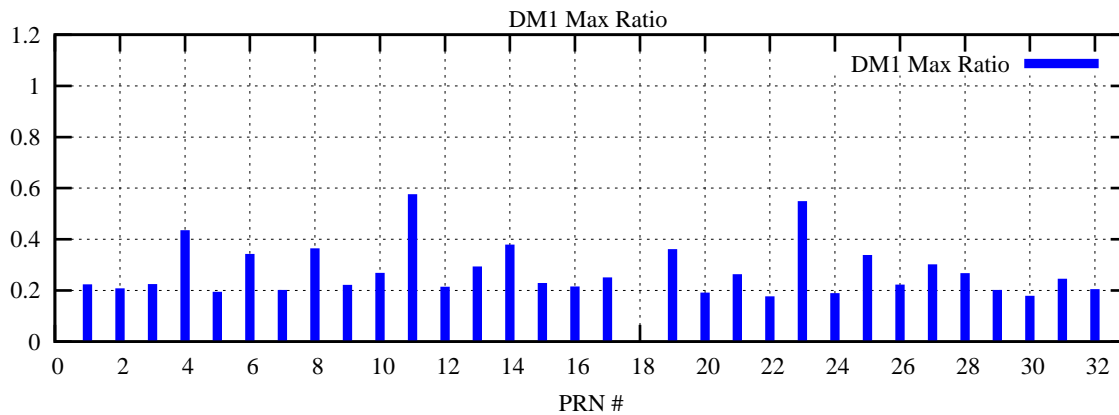

Ratio (PRN Bias/Threshold)

GpsWeek 2092 Day 0

Skinny (Type 0): PRN 8 22
Broad (Type 2): PRN 7 15 17 21 24