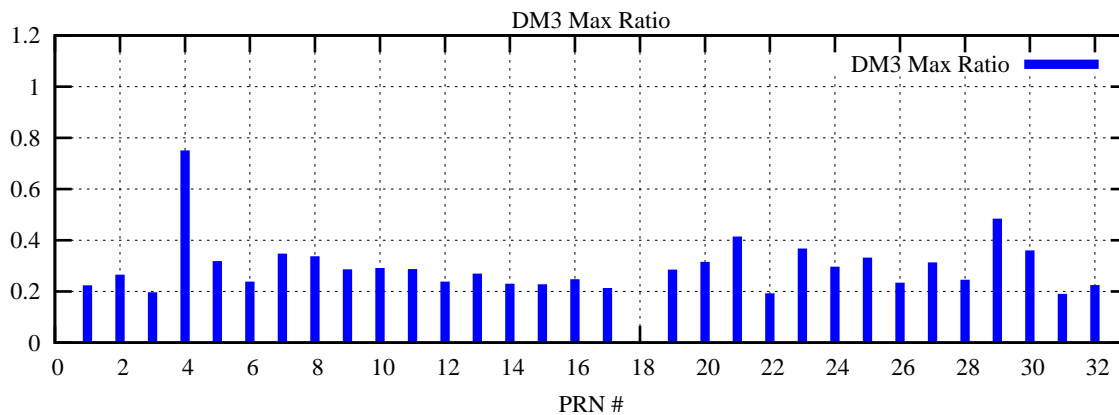

Ratio (PRN Bias/Threshold)

GpsWeek 2092 Day 0

Skinny (Type 0): PRN 8 22
Broad (Type 2): PRN 7 15 17 21 24