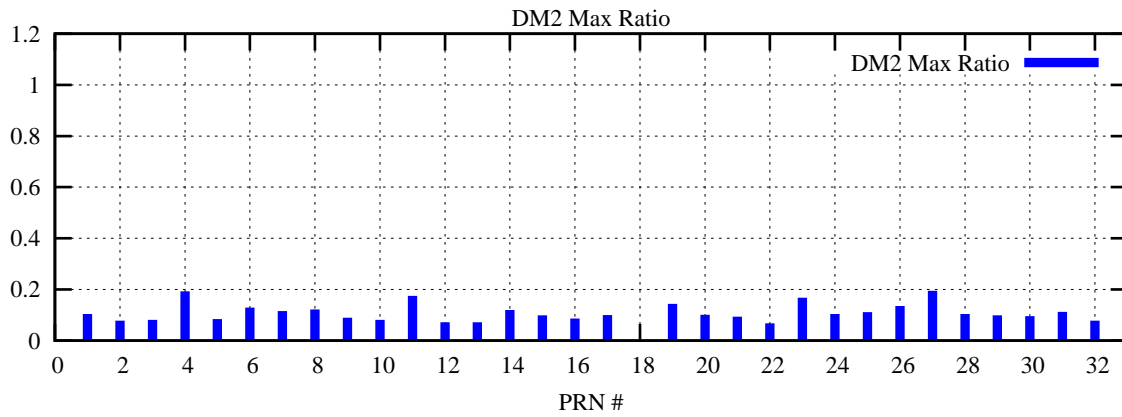

Ratio (PRN Bias/Threshold)

GpsWeek 2092 Day 2

Skinny (Type 0): PRN 8 22
Broad (Type 2): PRN 7 15 17 21 24