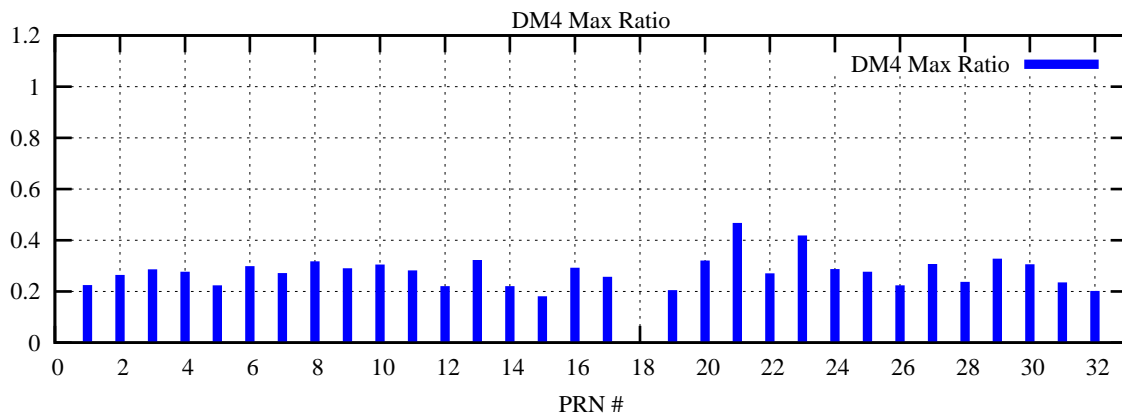

Ratio (PRN Bias/Threshold)

GpsWeek 2092 Day 2

Skinny (Type 0): PRN 8 22
Broad (Type 2): PRN 7 15 17 21 24