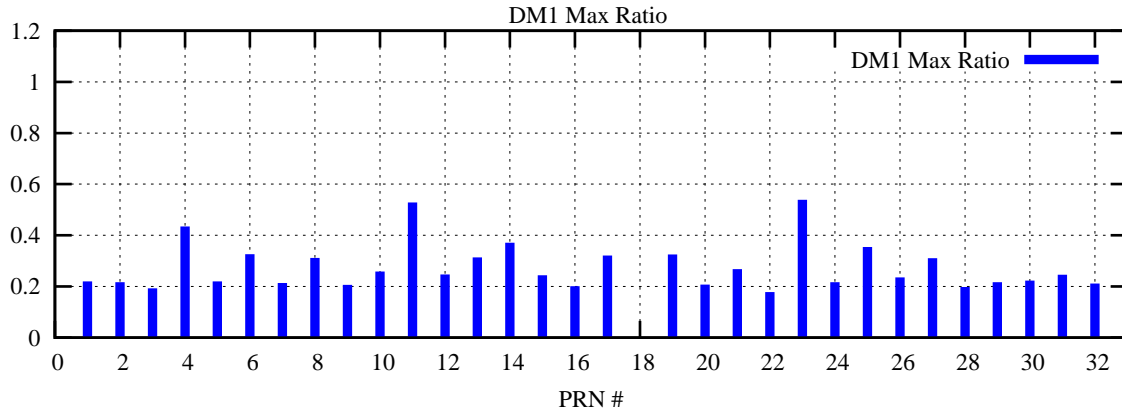

Ratio (PRN Bias/Threshold)

GpsWeek 2092 Day 2

Skinny (Type 0): PRN 8 22
Broad (Type 2): PRN 7 15 17 21 24