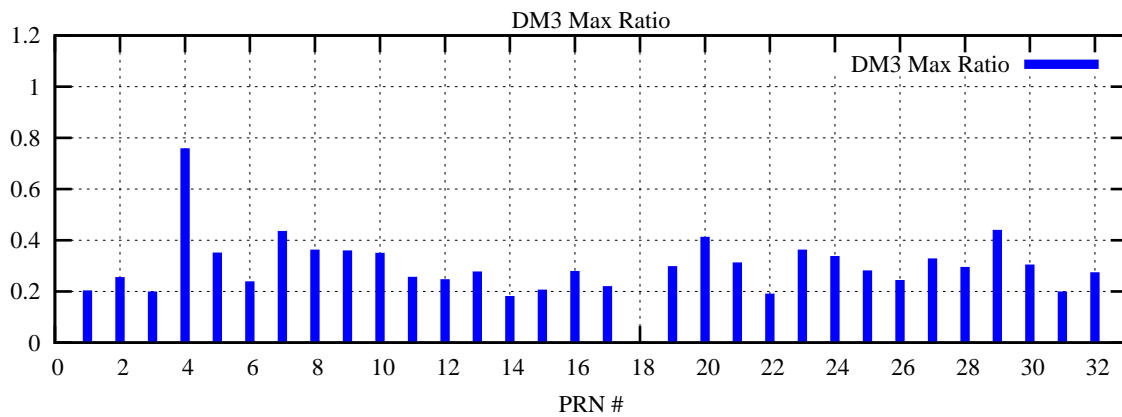

Ratio (PRN Bias/Threshold)

GpsWeek 2092 Day 2

Skinny (Type 0): PRN 8 22
Broad (Type 2): PRN 7 15 17 21 24