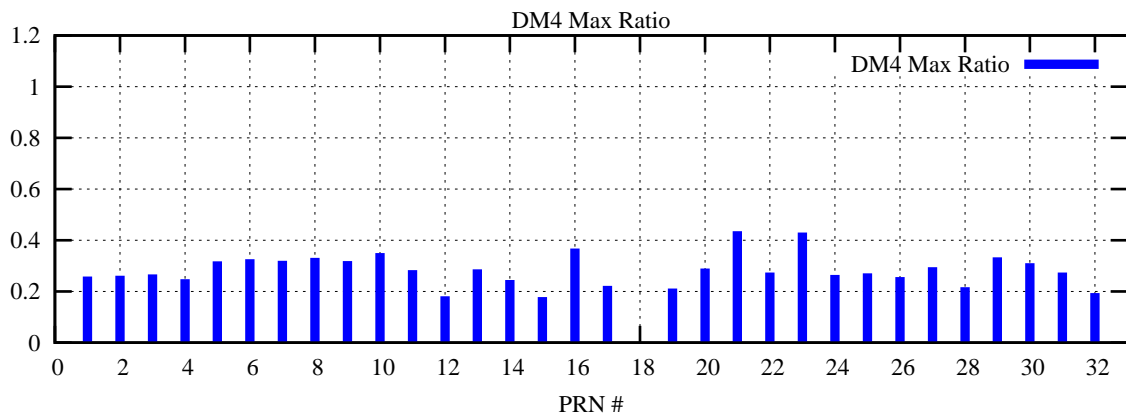

Ratio (PRN Bias/Threshold)

GpsWeek 2092 Day 3

Skinny (Type 0): PRN 8 22
Broad (Type 2): PRN 7 15 17 21 24