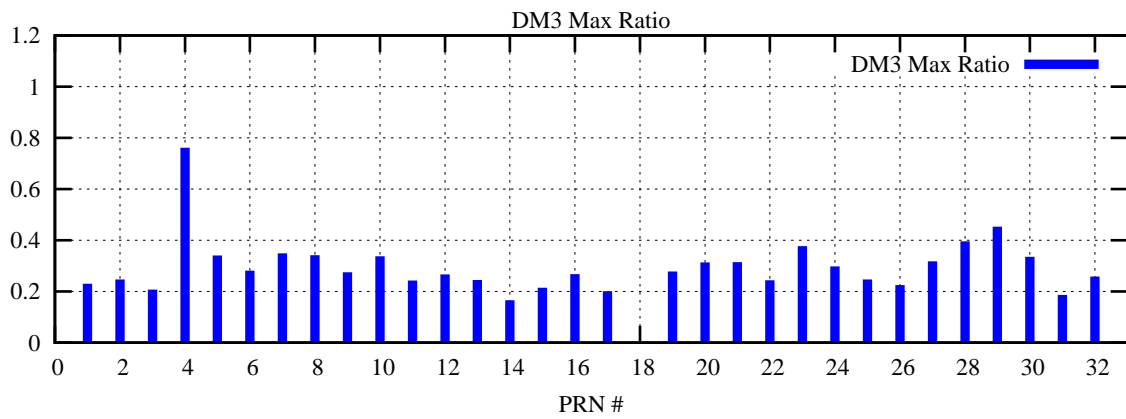

Ratio (PRN Bias/Threshold)

GpsWeek 2092 Day 3

Skinny (Type 0): PRN 8 22
Broad (Type 2): PRN 7 15 17 21 24