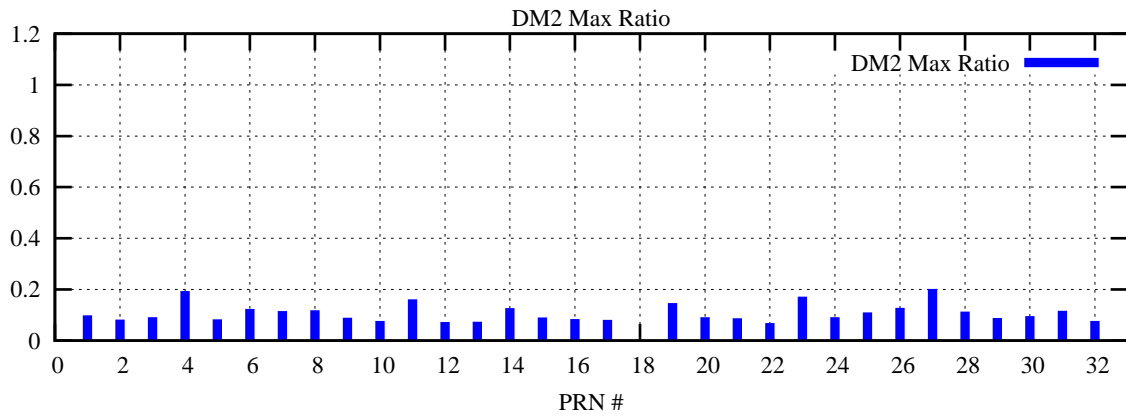

Ratio (PRN Bias/Threshold)

GpsWeek 2092 Day 3

Skinny (Type 0): PRN 8 22
Broad (Type 2): PRN 7 15 17 21 24