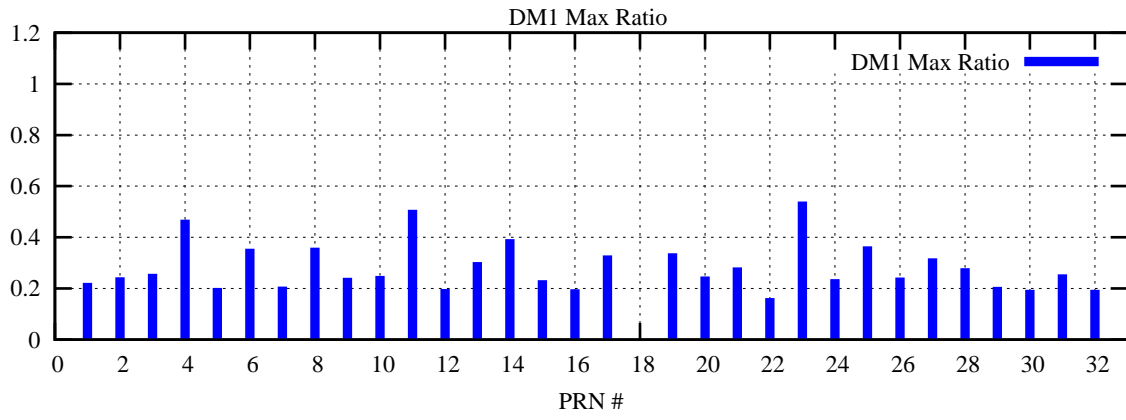

Ratio (PRN Bias/Threshold)

GpsWeek 2092 Day 3

Skinny (Type 0): PRN 8 22
Broad (Type 2): PRN 7 15 17 21 24