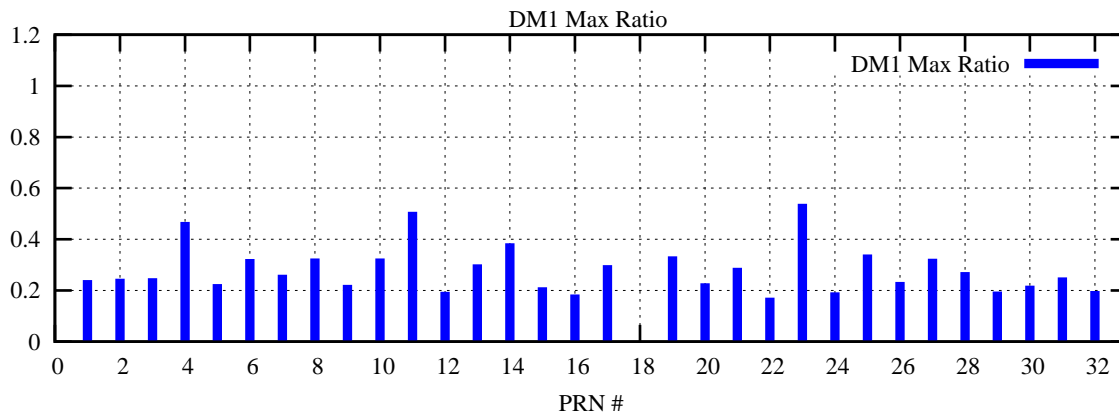

Ratio (PRN Bias/Threshold)

GpsWeek 2092 Day 4

Skinny (Type 0): PRN 8 22
Broad (Type 2): PRN 7 15 17 21 24