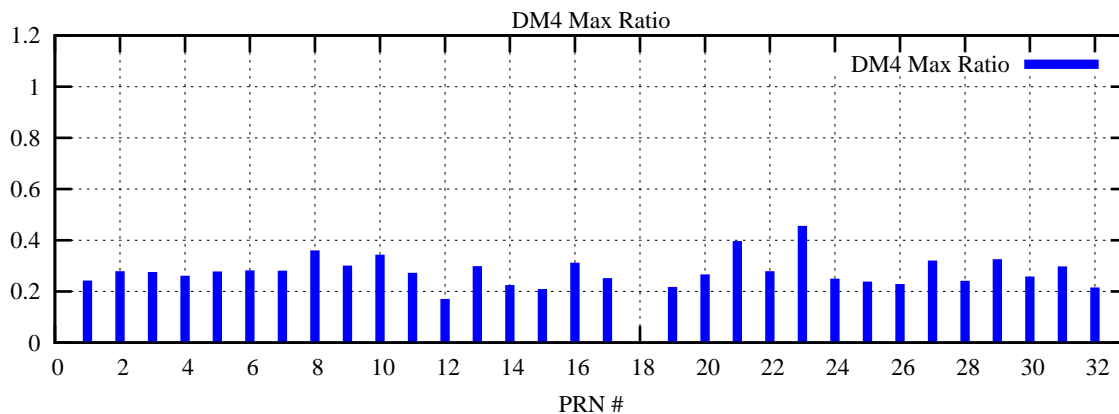

Ratio (PRN Bias/Threshold)

GpsWeek 2092 Day 4

Skinny (Type 0): PRN 8 22
Broad (Type 2): PRN 7 15 17 21 24