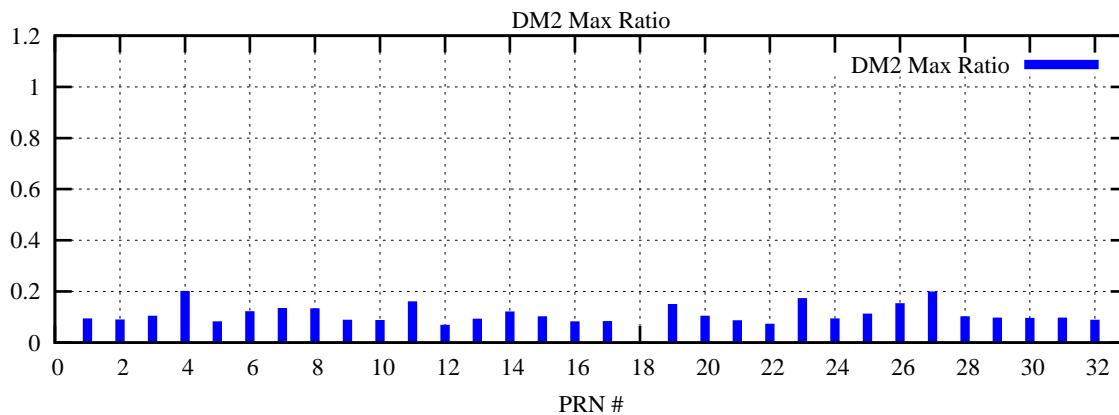

Ratio (PRN Bias/Threshold)

GpsWeek 2092 Day 4

Skinny (Type 0): PRN 8 22
Broad (Type 2): PRN 7 15 17 21 24