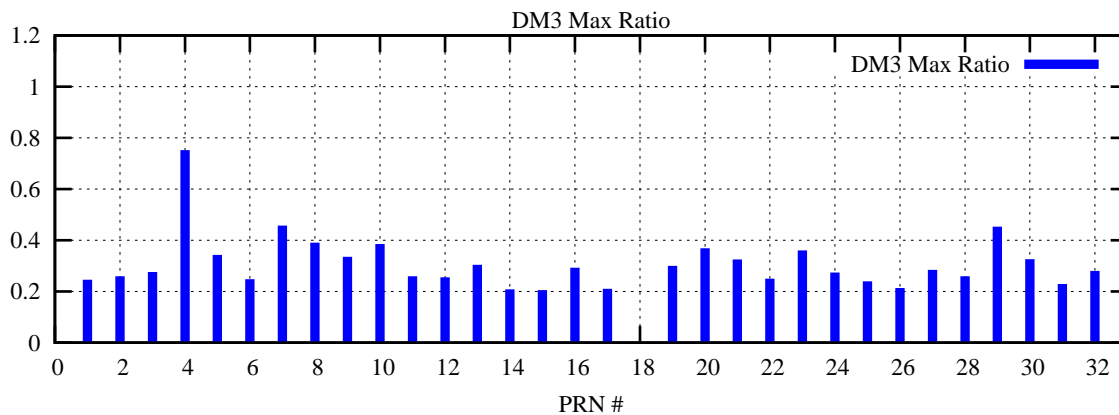

Ratio (PRN Bias/Threshold)

GpsWeek 2092 Day 4

Skinny (Type 0): PRN 8 22
Broad (Type 2): PRN 7 15 17 21 24