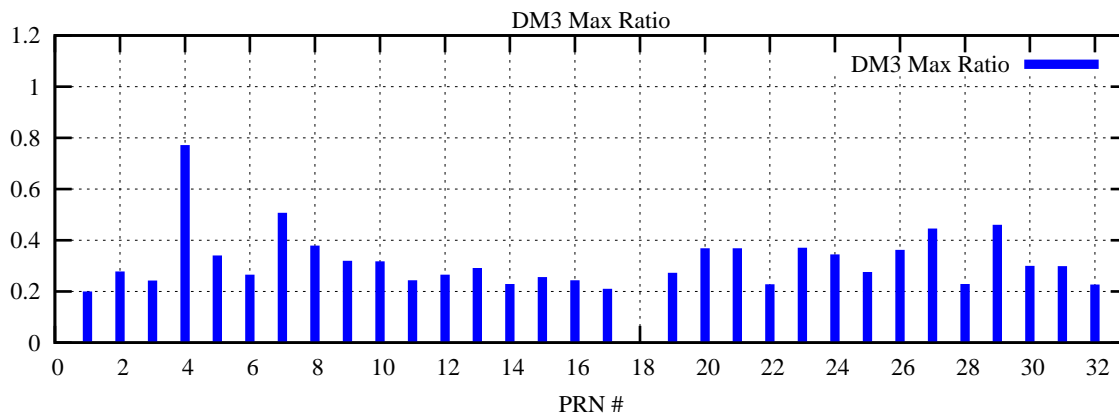

Ratio (PRN Bias/Threshold)

GpsWeek 2092 Day 5

Skinny (Type 0): PRN 8 22
Broad (Type 2): PRN 7 15 17 21 24