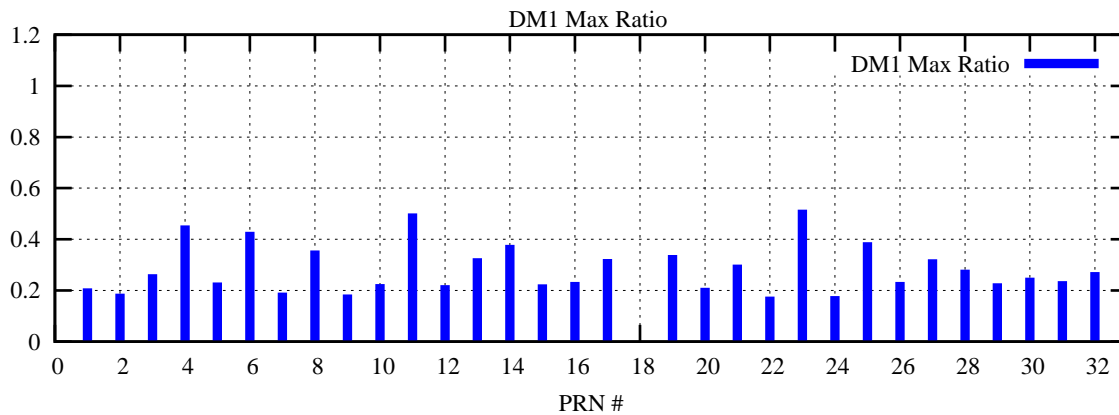

Ratio (PRN Bias/Threshold)

GpsWeek 2092 Day 5

Skinny (Type 0): PRN 8 22
Broad (Type 2): PRN 7 15 17 21 24