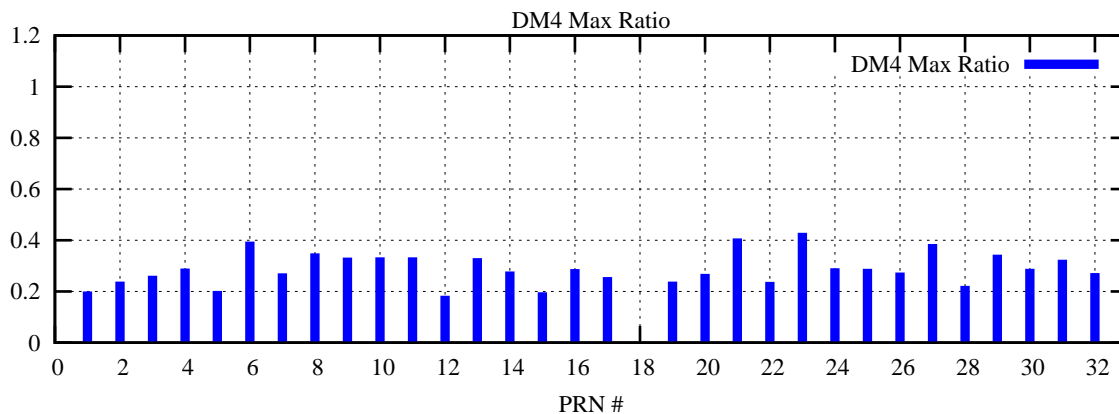

Ratio (PRN Bias/Threshold)

GpsWeek 2092 Day 5

Skinny (Type 0): PRN 8 22
Broad (Type 2): PRN 7 15 17 21 24