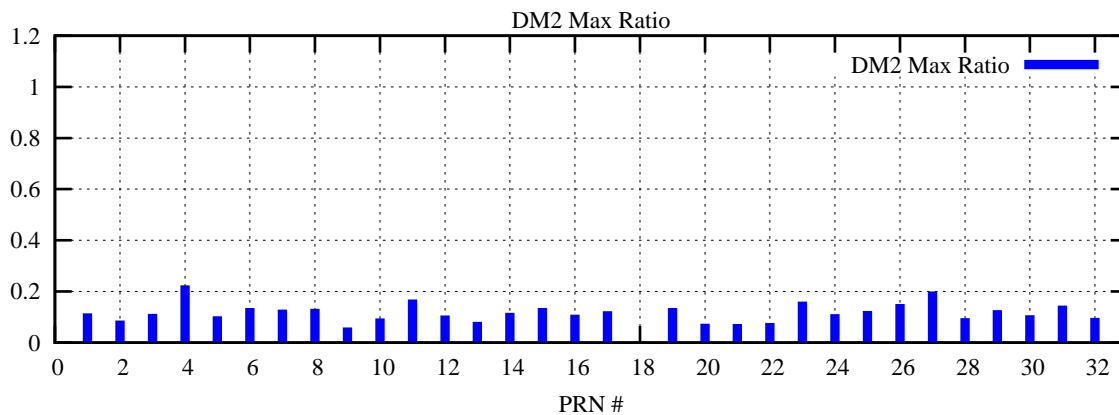

Ratio (PRN Bias/Threshold)

GpsWeek 2092 Day 5

Skinny (Type 0): PRN 8 22
Broad (Type 2): PRN 7 15 17 21 24