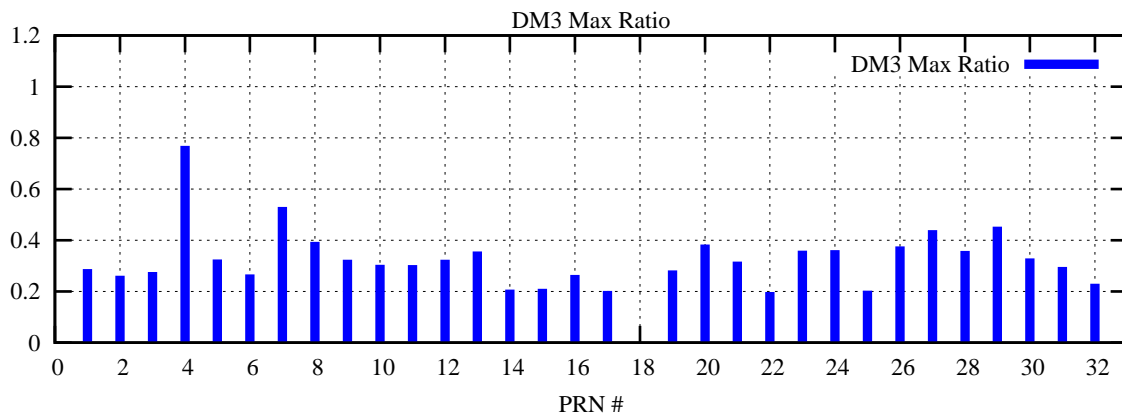

Ratio (PRN Bias/Threshold)

GpsWeek 2092 Day 6

Skinny (Type 0): PRN 8 22  
Broad (Type 2): PRN 7 15 17 21 24