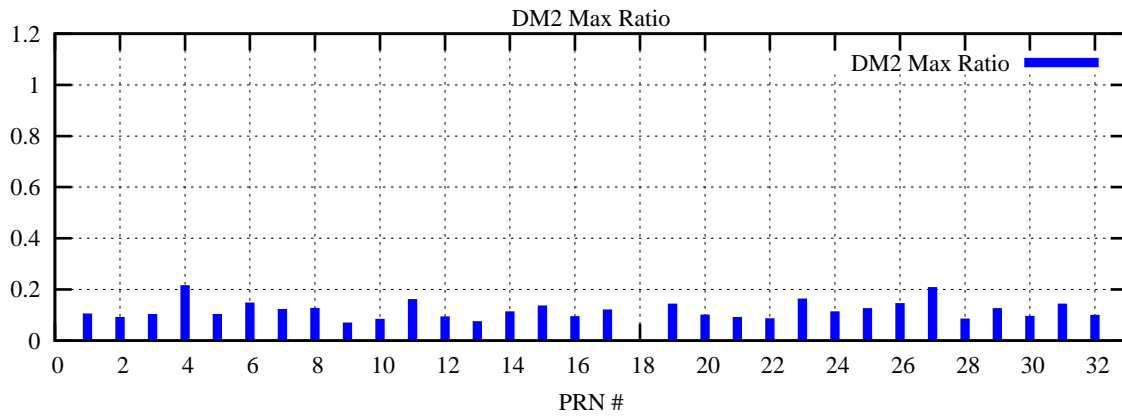

Ratio (PRN Bias/Threshold)

GpsWeek 2092 Day 6

Skinny (Type 0): PRN 8 22  
Broad (Type 2): PRN 7 15 17 21 24