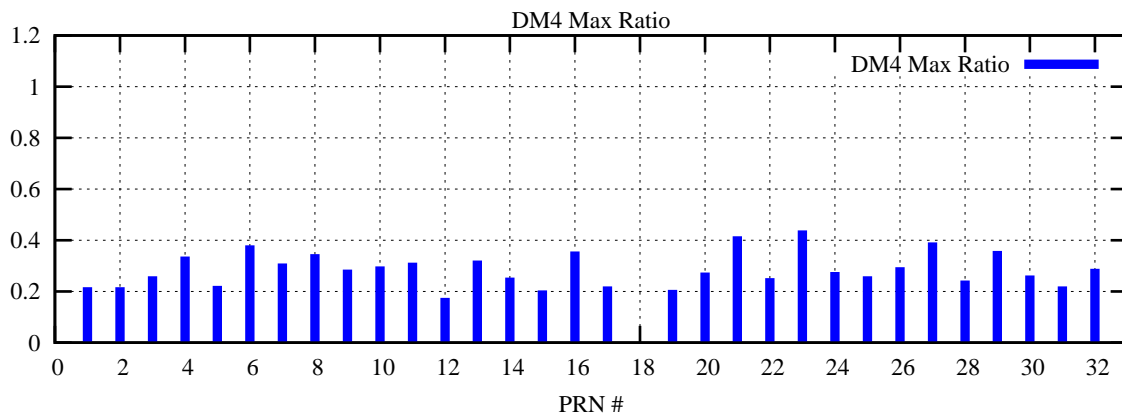

Ratio (PRN Bias/Threshold)

GpsWeek 2092 Day 6

Skinny (Type 0): PRN 8 22  
Broad (Type 2): PRN 7 15 17 21 24