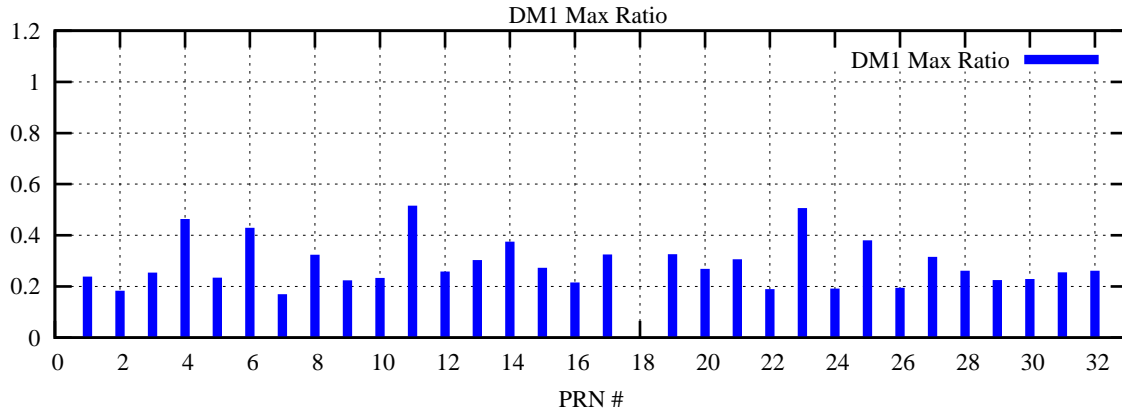

Ratio (PRN Bias/Threshold)

GpsWeek 2092 Day 6

Skinny (Type 0): PRN 8 22  
Broad (Type 2): PRN 7 15 17 21 24