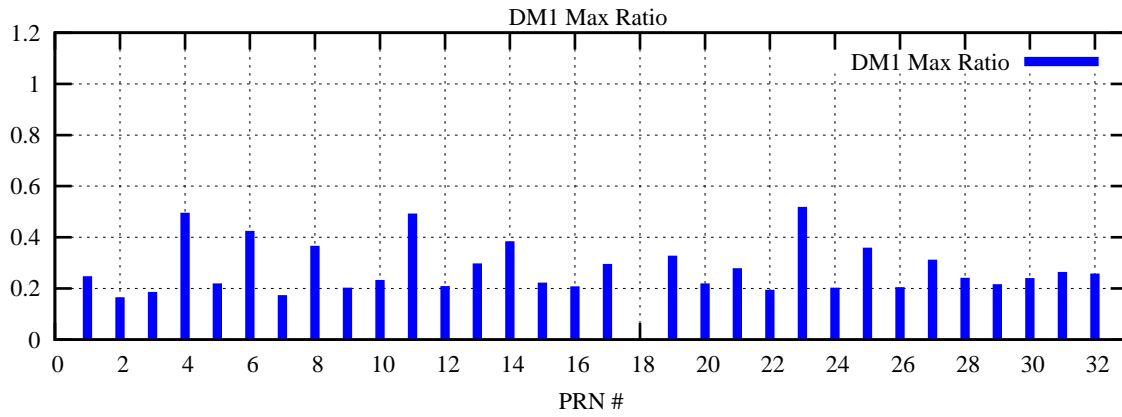

Ratio (PRN Bias/Threshold)

GpsWeek 2093 Day 0

Skinny (Type 0): PRN 8 22
Broad (Type 2): PRN 7 15 17 21 24