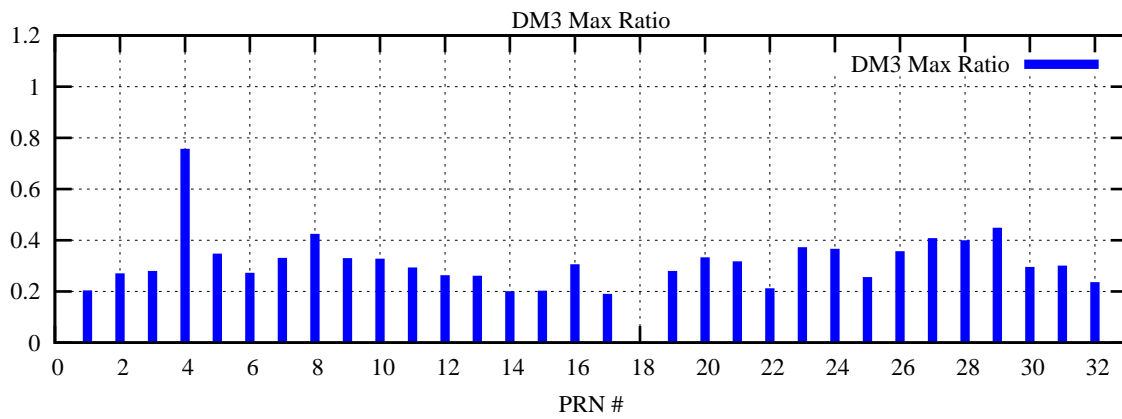

Ratio (PRN Bias/Threshold)

GpsWeek 2093 Day 0

Skinny (Type 0): PRN 8 22
Broad (Type 2): PRN 7 15 17 21 24