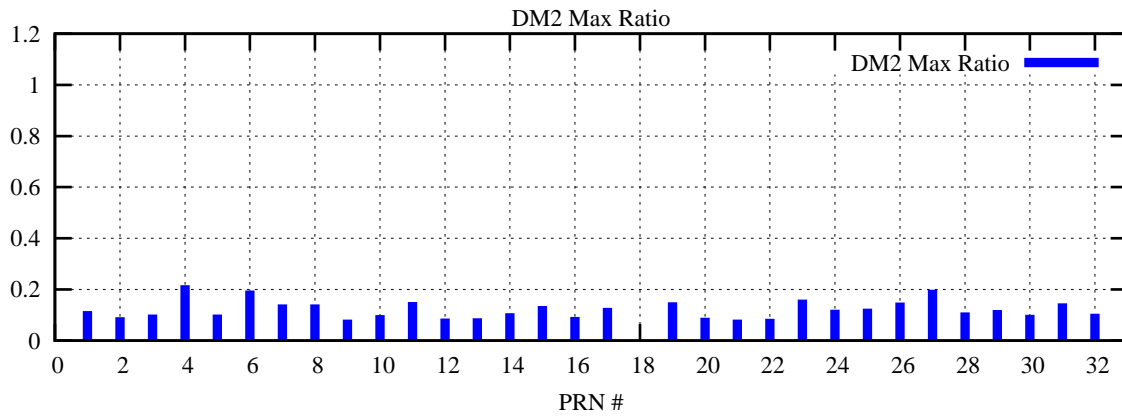

Ratio (PRN Bias/Threshold)

GpsWeek 2093 Day 0

Skinny (Type 0): PRN 8 22
Broad (Type 2): PRN 7 15 17 21 24