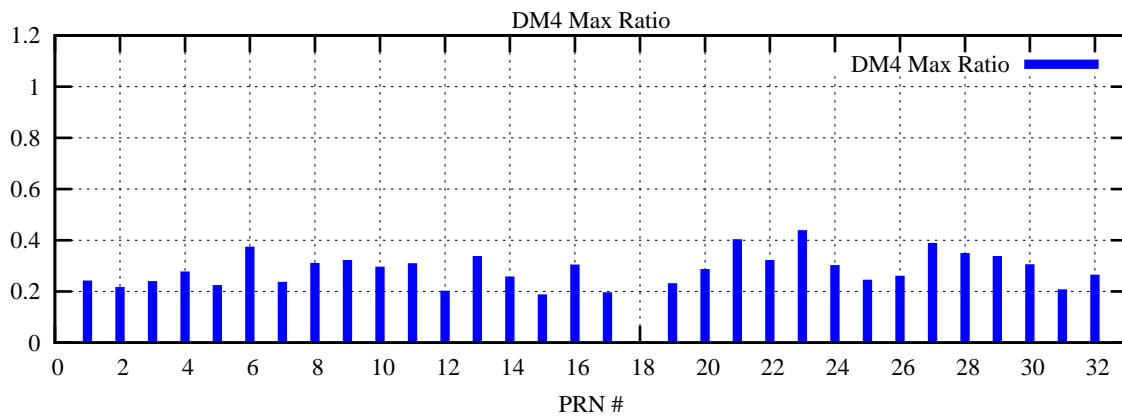

Ratio (PRN Bias/Threshold)

GpsWeek 2093 Day 0

Skinny (Type 0): PRN 8 22
Broad (Type 2): PRN 7 15 17 21 24