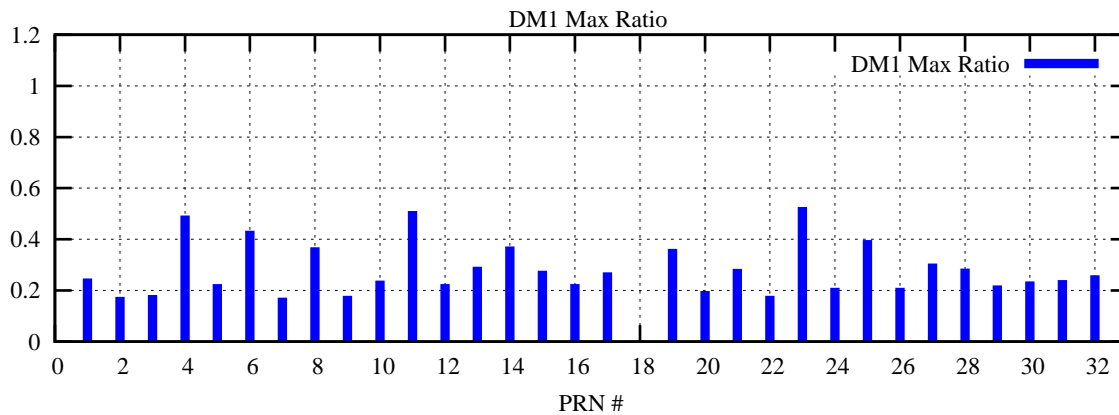

Ratio (PRN Bias/Threshold)

GpsWeek 2093 Day 1

Skinny (Type 0): PRN 8 22  
Broad (Type 2): PRN 7 15 17 21 24