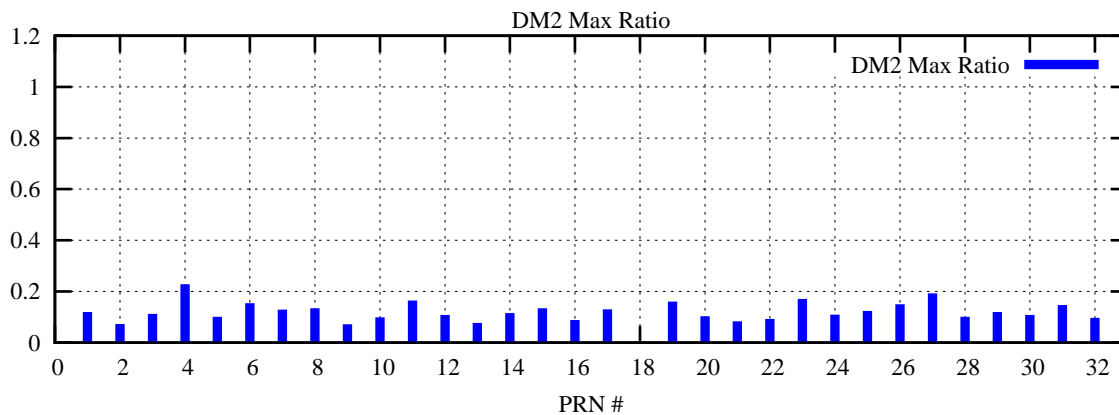

Ratio (PRN Bias/Threshold)

GpsWeek 2093 Day 1

Skinny (Type 0): PRN 8 22  
Broad (Type 2): PRN 7 15 17 21 24