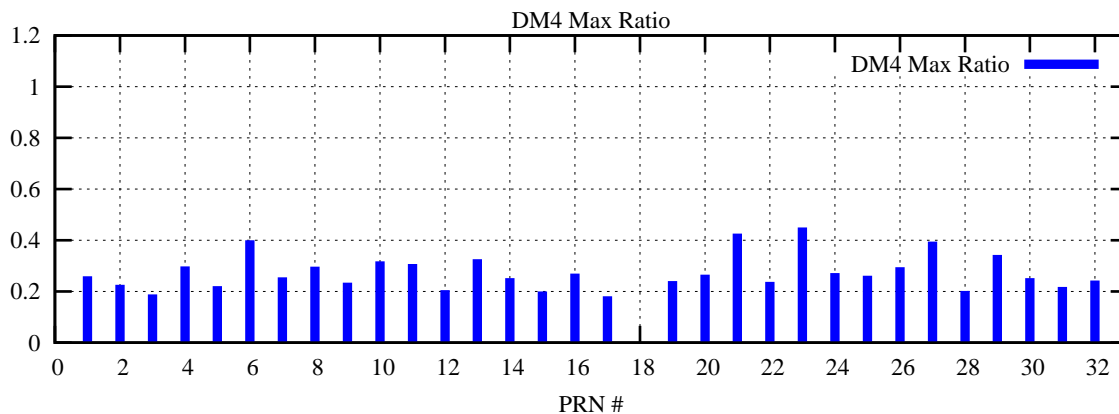

Ratio (PRN Bias/Threshold)

GpsWeek 2093 Day 1

Skinny (Type 0): PRN 8 22  
Broad (Type 2): PRN 7 15 17 21 24