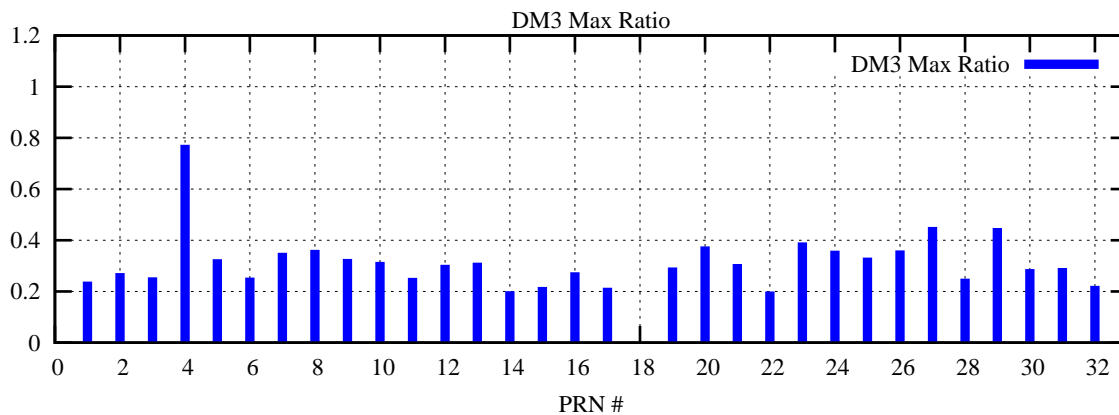

Ratio (PRN Bias/Threshold)

GpsWeek 2093 Day 1

Skinny (Type 0): PRN 8 22  
Broad (Type 2): PRN 7 15 17 21 24