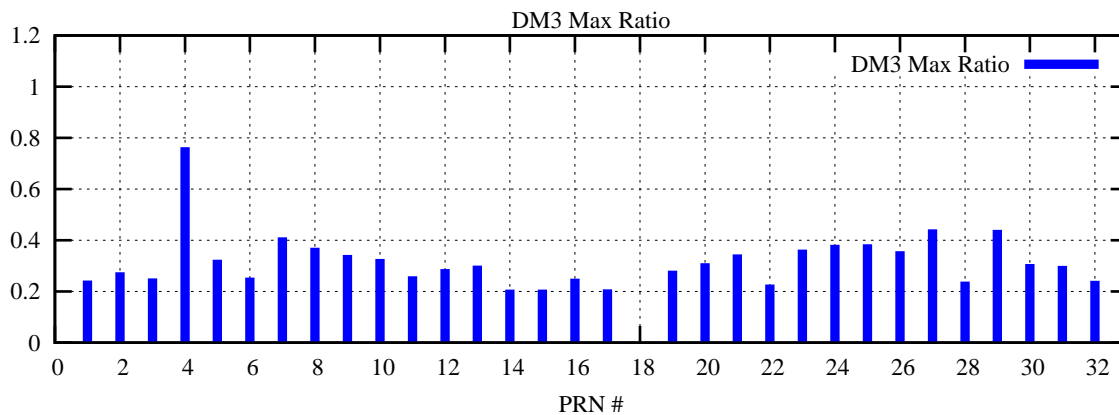

Ratio (PRN Bias/Threshold)

GpsWeek 2093 Day 2

Skinny (Type 0): PRN 8 22
Broad (Type 2): PRN 7 15 17 21 24