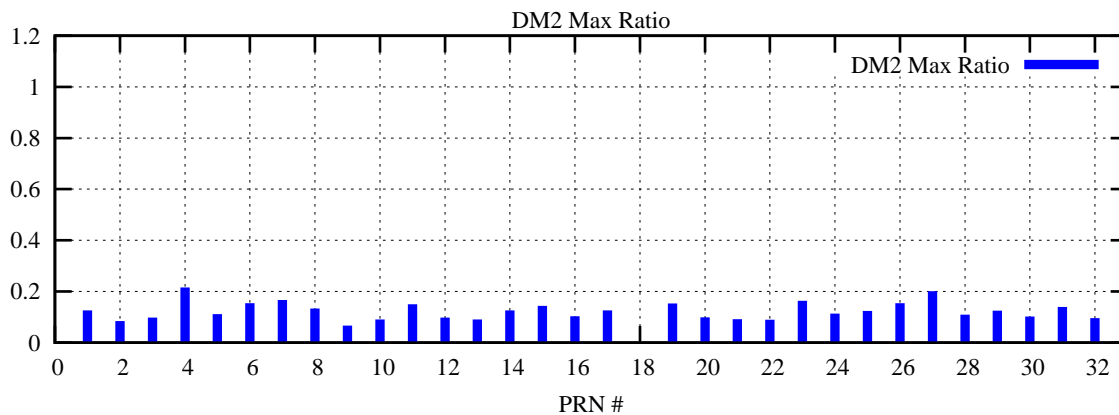

Ratio (PRN Bias/Threshold)

GpsWeek 2093 Day 2

Skinny (Type 0): PRN 8 22
Broad (Type 2): PRN 7 15 17 21 24