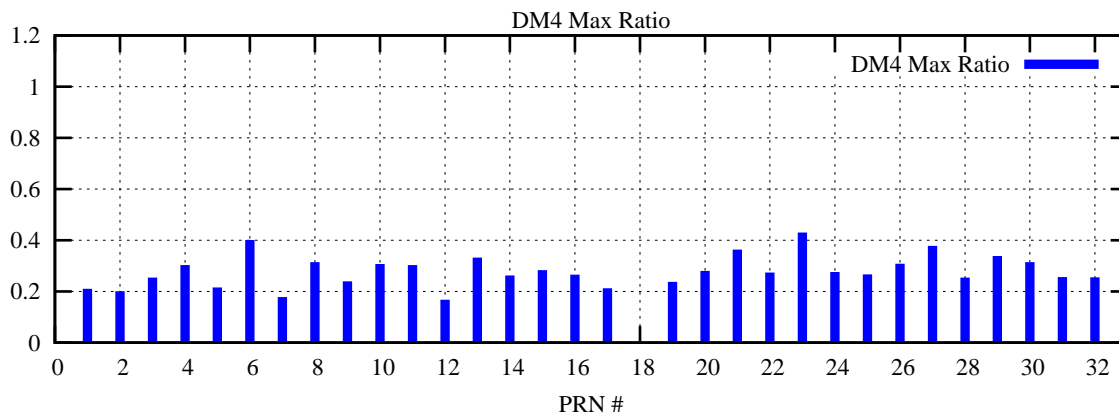

Ratio (PRN Bias/Threshold)

GpsWeek 2093 Day 2

Skinny (Type 0): PRN 8 22
Broad (Type 2): PRN 7 15 17 21 24