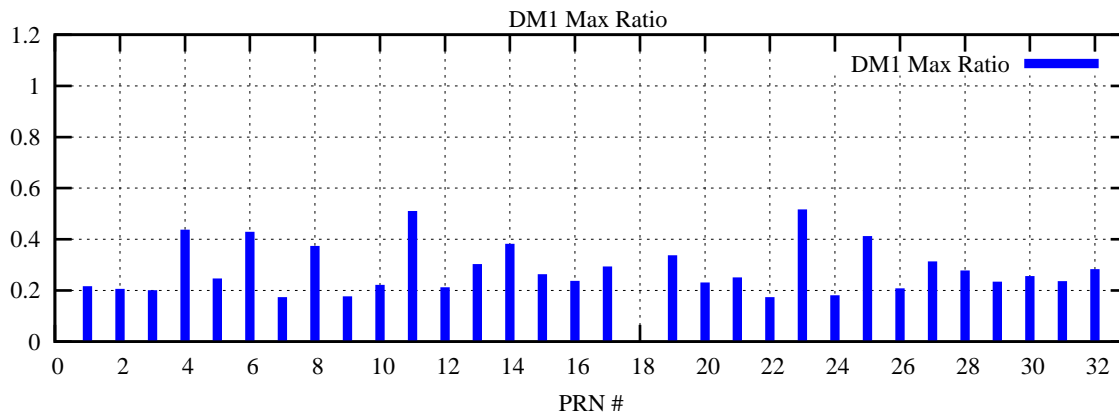

Ratio (PRN Bias/Threshold)

GpsWeek 2093 Day 2

Skinny (Type 0): PRN 8 22
Broad (Type 2): PRN 7 15 17 21 24