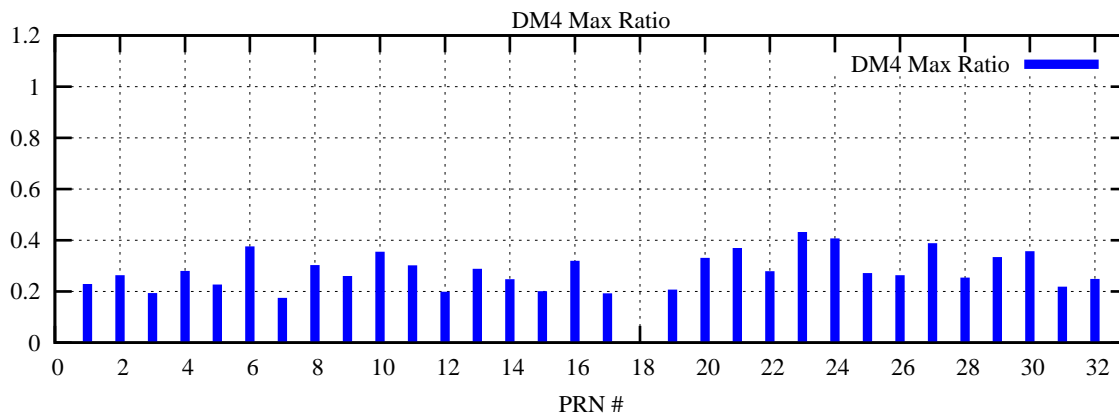

Ratio (PRN Bias/Threshold)

GpsWeek 2094 Day 0

Skinny (Type 0): PRN 8 22
Broad (Type 2): PRN 7 15 17 21 24