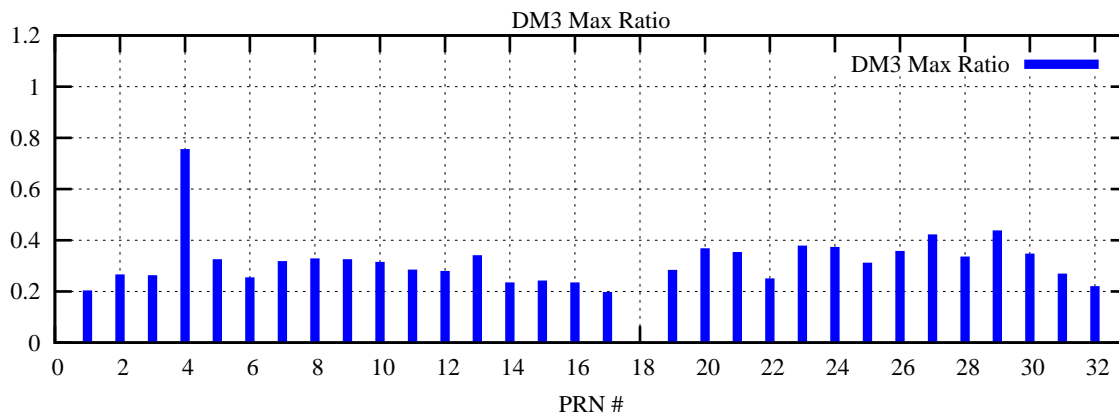

Ratio (PRN Bias/Threshold)

GpsWeek 2094 Day 0

Skinny (Type 0): PRN 8 22
Broad (Type 2): PRN 7 15 17 21 24