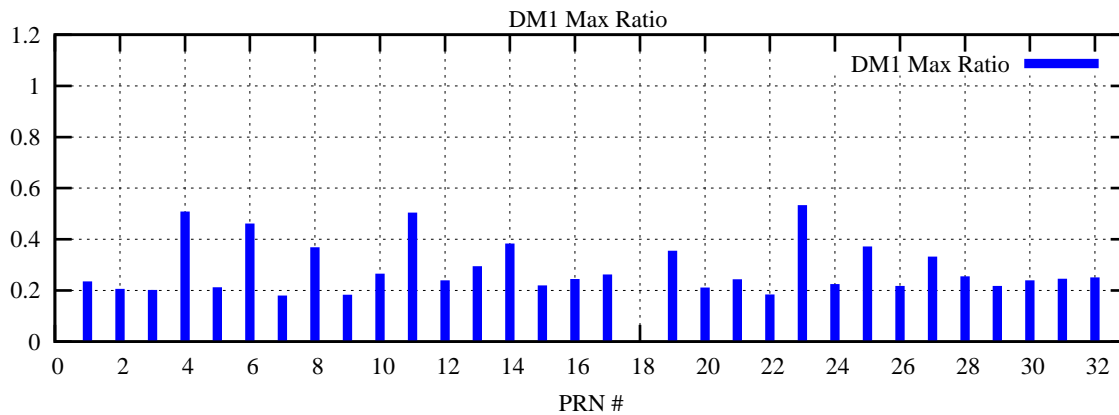

Ratio (PRN Bias/Threshold)

GpsWeek 2094 Day 0

Skinny (Type 0): PRN 8 22
Broad (Type 2): PRN 7 15 17 21 24