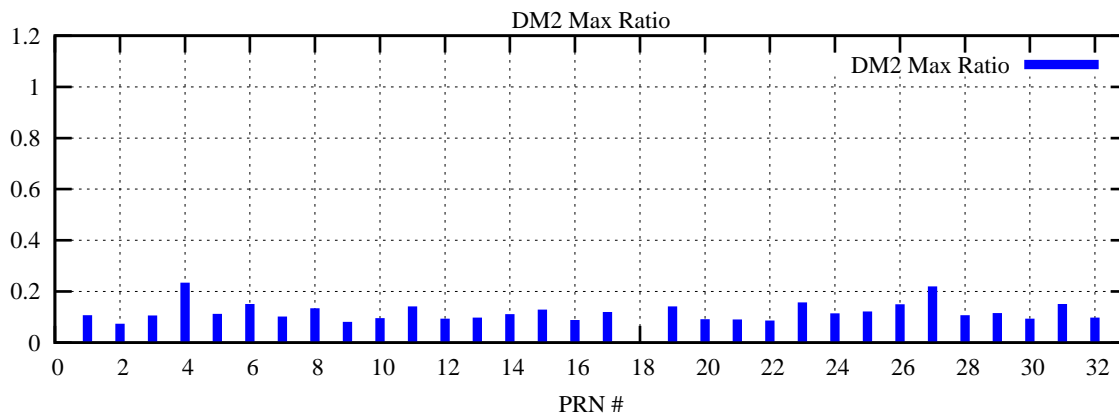

Ratio (PRN Bias/Threshold)

GpsWeek 2094 Day 0

Skinny (Type 0): PRN 8 22
Broad (Type 2): PRN 7 15 17 21 24