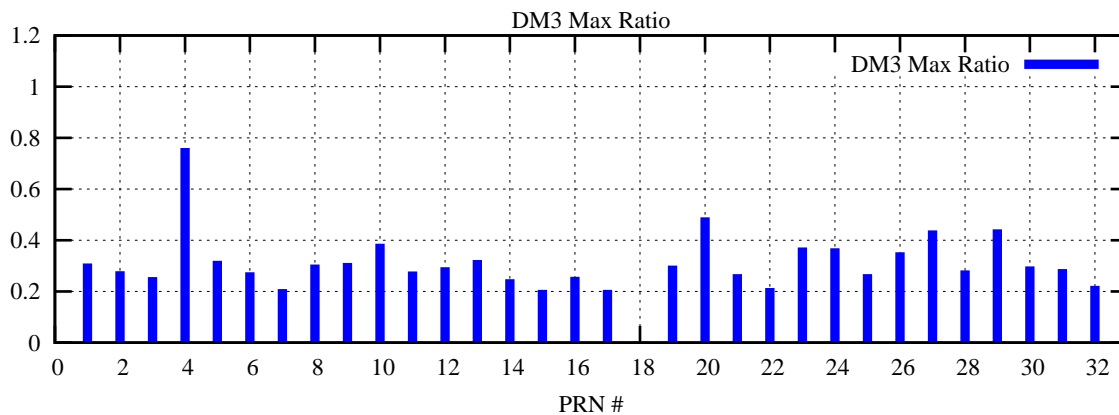

Ratio (PRN Bias/Threshold)

GpsWeek 2094 Day 1

Skinny (Type 0): PRN 8 22
Broad (Type 2): PRN 7 15 17 21 24