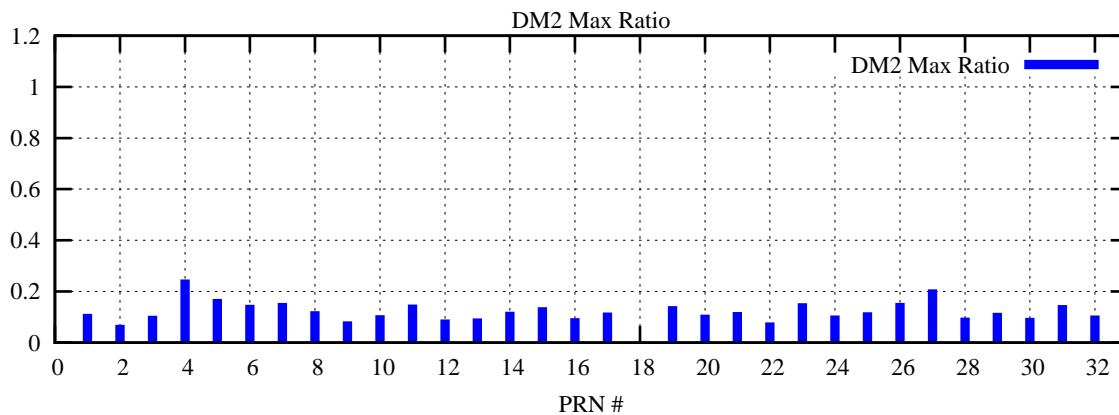

Ratio (PRN Bias/Threshold)

GpsWeek 2094 Day 1

Skinny (Type 0): PRN 8 22
Broad (Type 2): PRN 7 15 17 21 24