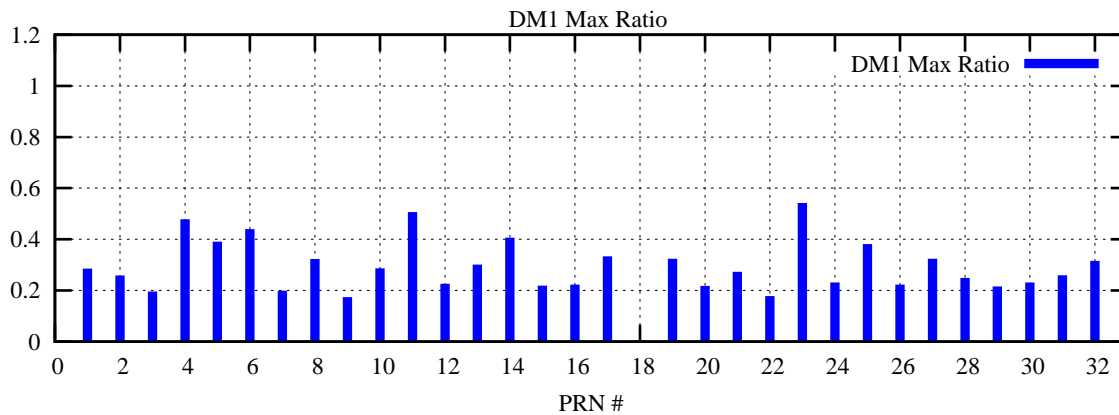

Ratio (PRN Bias/Threshold)

GpsWeek 2094 Day 1

Skinny (Type 0): PRN 8 22
Broad (Type 2): PRN 7 15 17 21 24