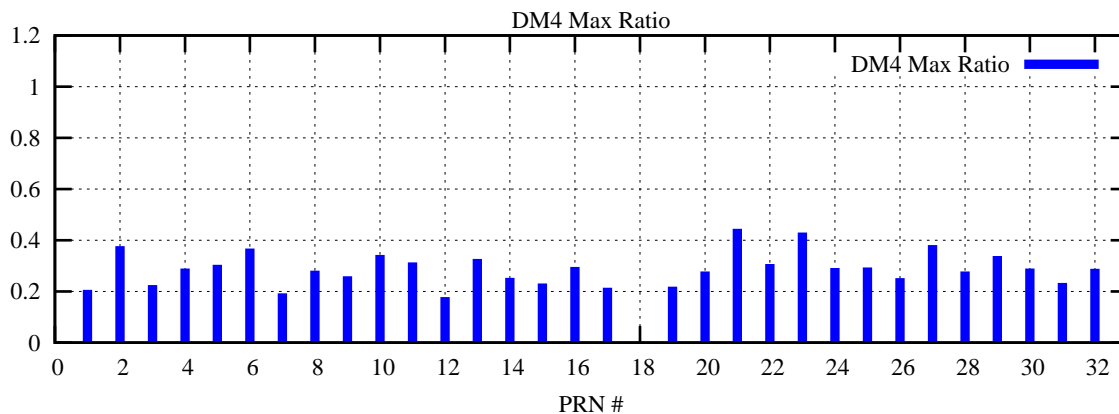

Ratio (PRN Bias/Threshold)

GpsWeek 2094 Day 1

Skinny (Type 0): PRN 8 22
Broad (Type 2): PRN 7 15 17 21 24