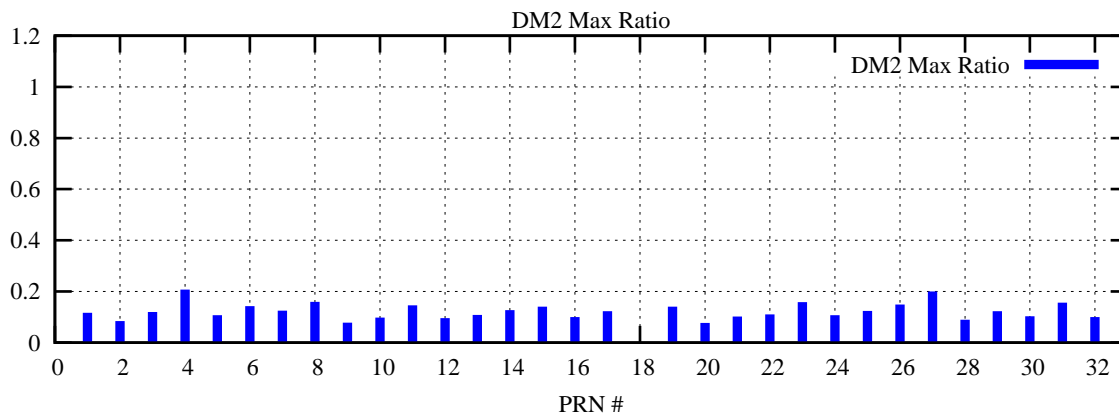

Ratio (PRN Bias/Threshold)

GpsWeek 2094 Day 2

Skinny (Type 0): PRN 8 22  
Broad (Type 2): PRN 7 15 17 21 24