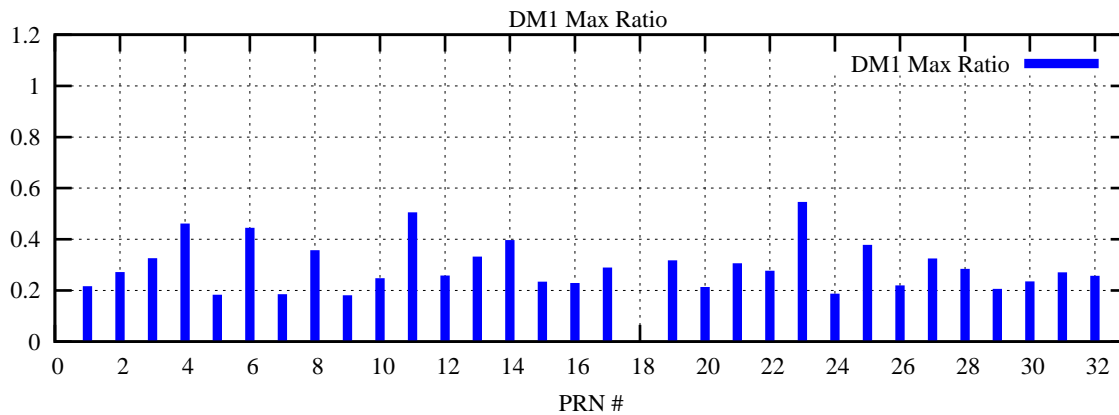

Ratio (PRN Bias/Threshold)

GpsWeek 2094 Day 2

Skinny (Type 0): PRN 8 22  
Broad (Type 2): PRN 7 15 17 21 24