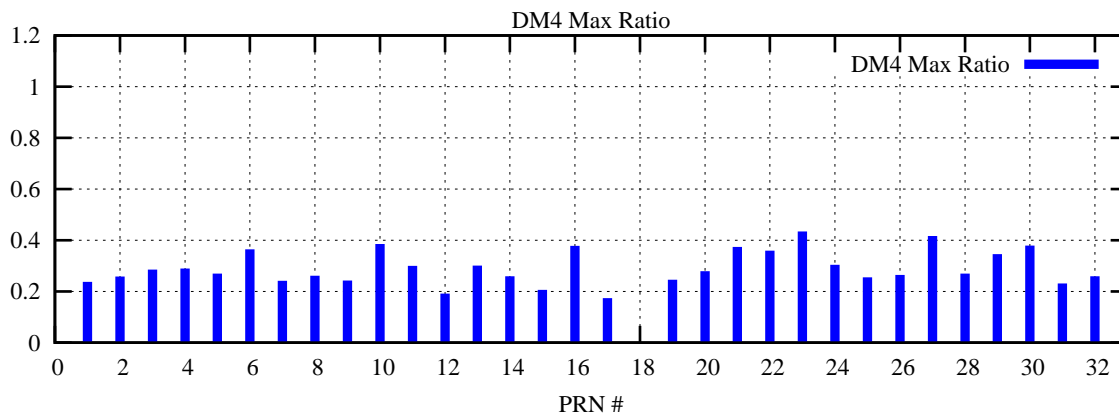

Ratio (PRN Bias/Threshold)

GpsWeek 2094 Day 2

Skinny (Type 0): PRN 8 22  
Broad (Type 2): PRN 7 15 17 21 24