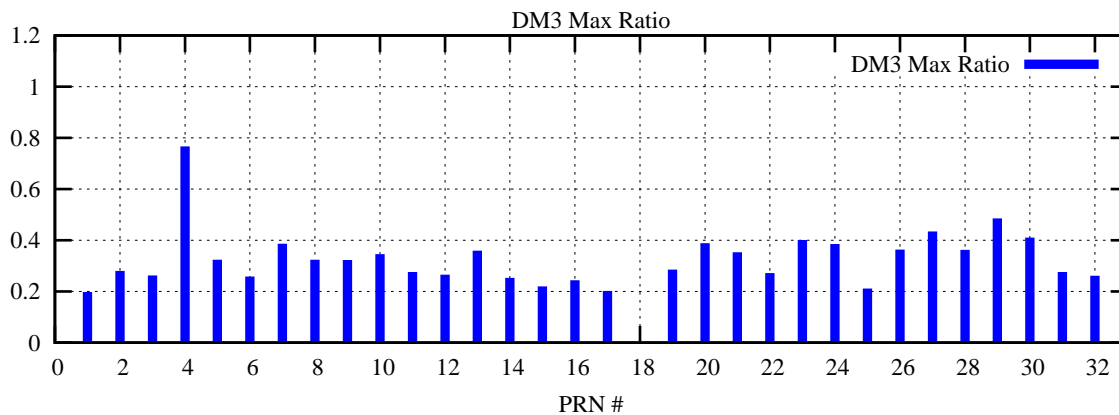

Ratio (PRN Bias/Threshold)

GpsWeek 2094 Day 2

Skinny (Type 0): PRN 8 22  
Broad (Type 2): PRN 7 15 17 21 24