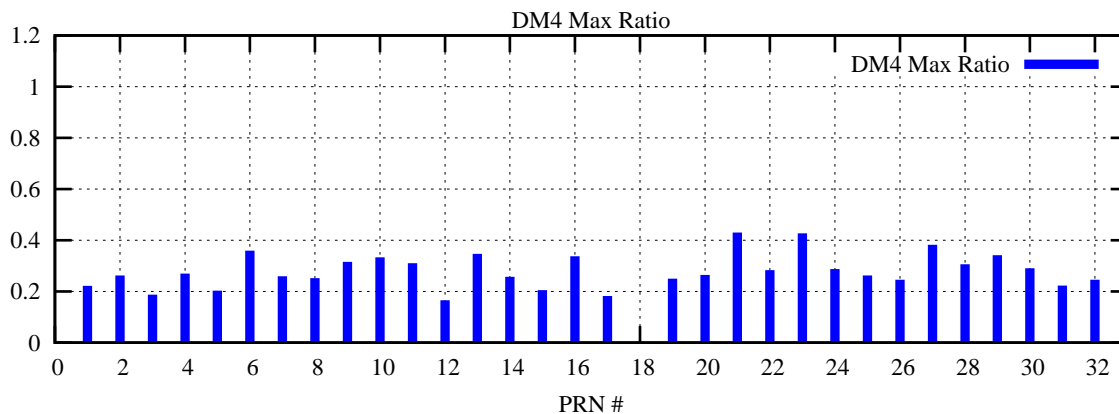

Ratio (PRN Bias/Threshold)

GpsWeek 2094 Day 4

Skinny (Type 0): PRN 8 22  
Broad (Type 2): PRN 7 15 17 21 24