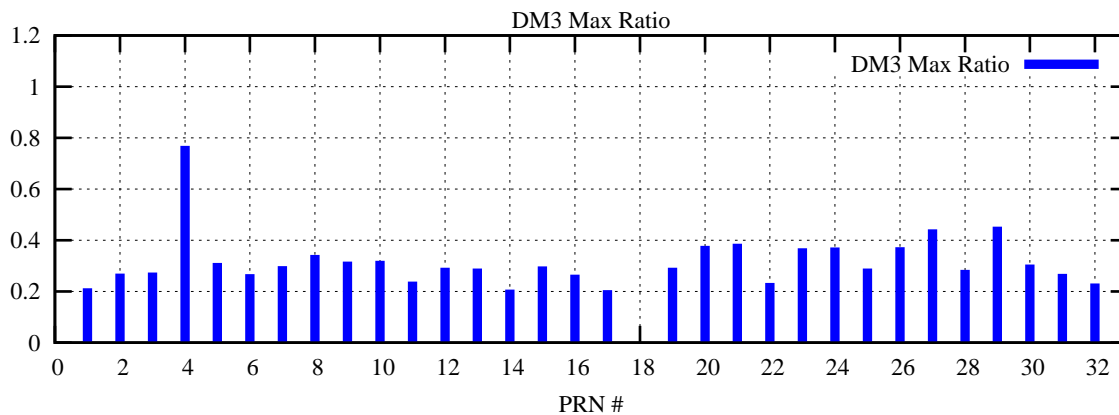

Ratio (PRN Bias/Threshold)

GpsWeek 2094 Day 4

Skinny (Type 0): PRN 8 22  
Broad (Type 2): PRN 7 15 17 21 24