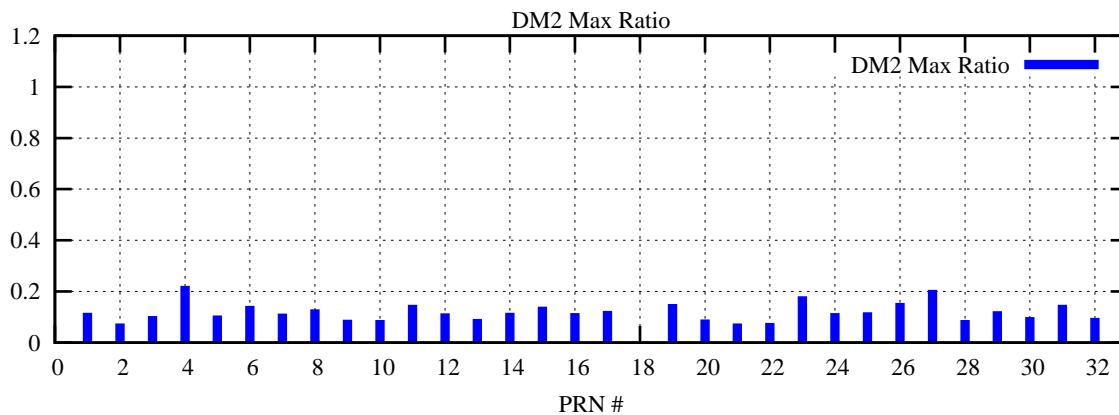

Ratio (PRN Bias/Threshold)

GpsWeek 2094 Day 4

Skinny (Type 0): PRN 8 22  
Broad (Type 2): PRN 7 15 17 21 24