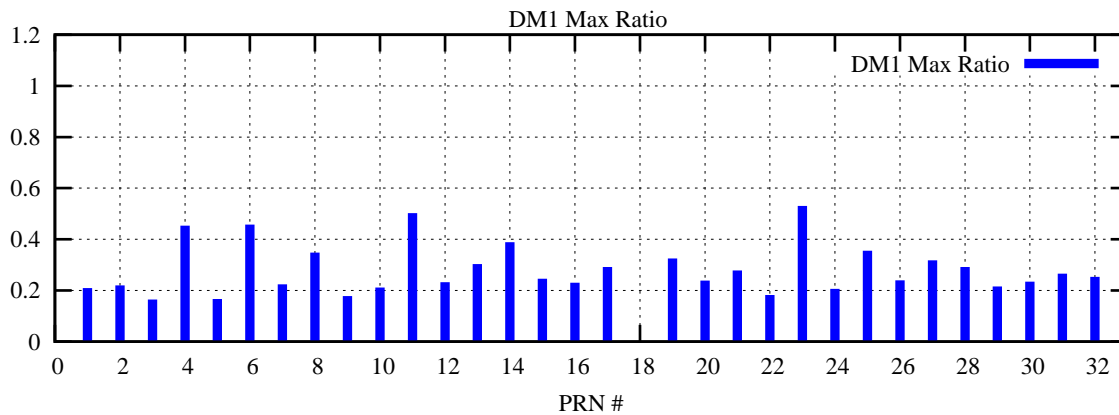

Ratio (PRN Bias/Threshold)

GpsWeek 2094 Day 4

Skinny (Type 0): PRN 8 22  
Broad (Type 2): PRN 7 15 17 21 24