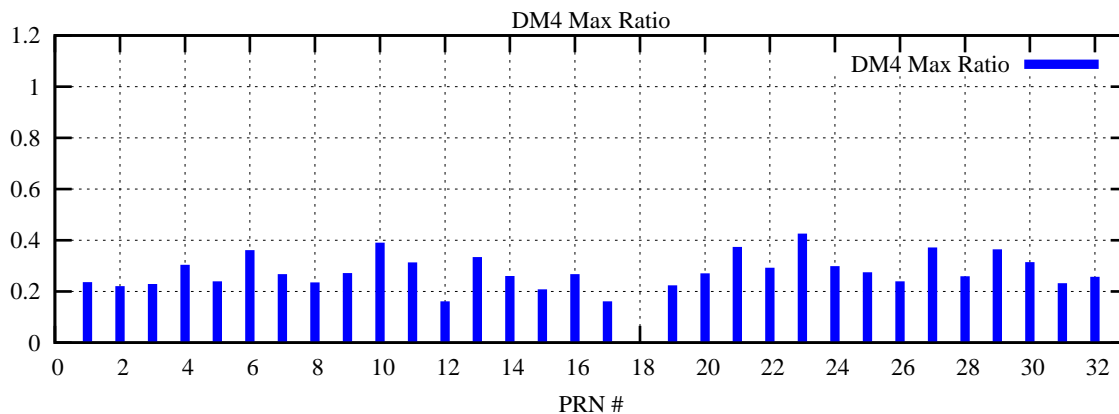

Ratio (PRN Bias/Threshold)

GpsWeek 2095 Day 1

Skinny (Type 0): PRN 8 22
Broad (Type 2): PRN 7 15 17 21 24