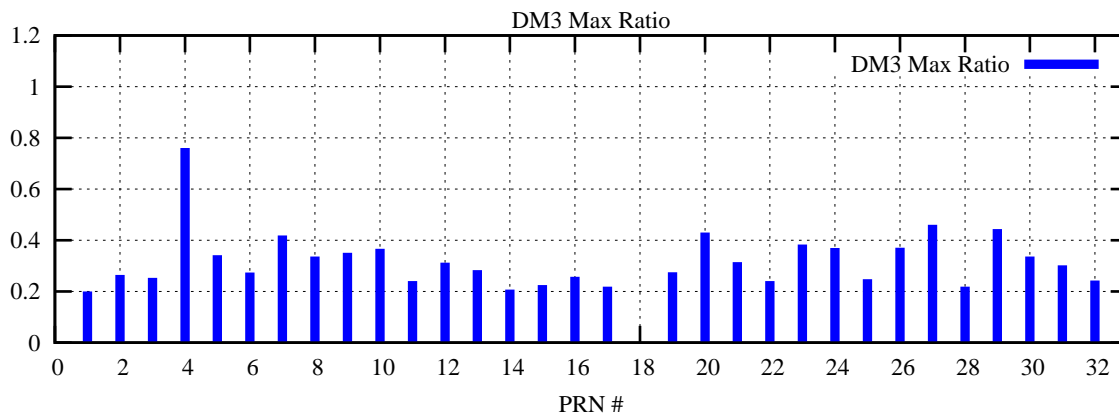

Ratio (PRN Bias/Threshold)

GpsWeek 2095 Day 1

Skinny (Type 0): PRN 8 22
Broad (Type 2): PRN 7 15 17 21 24