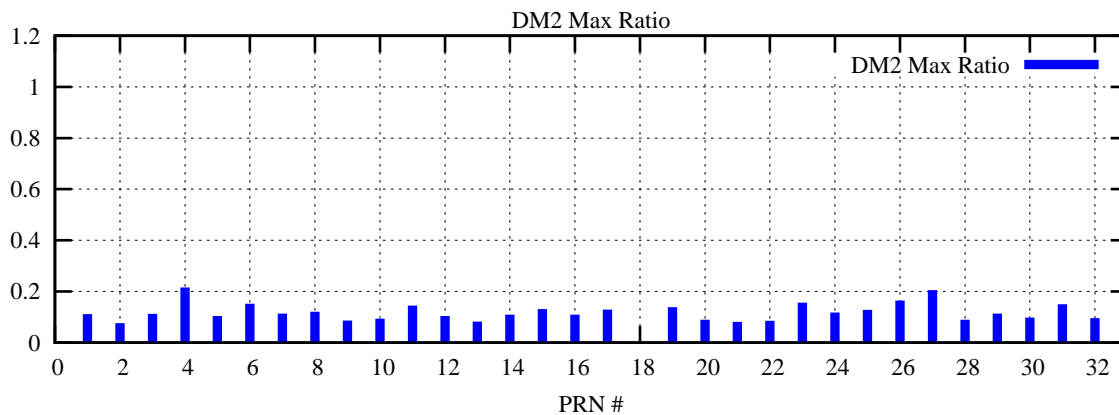

Ratio (PRN Bias/Threshold)

GpsWeek 2095 Day 1

Skinny (Type 0): PRN 8 22
Broad (Type 2): PRN 7 15 17 21 24