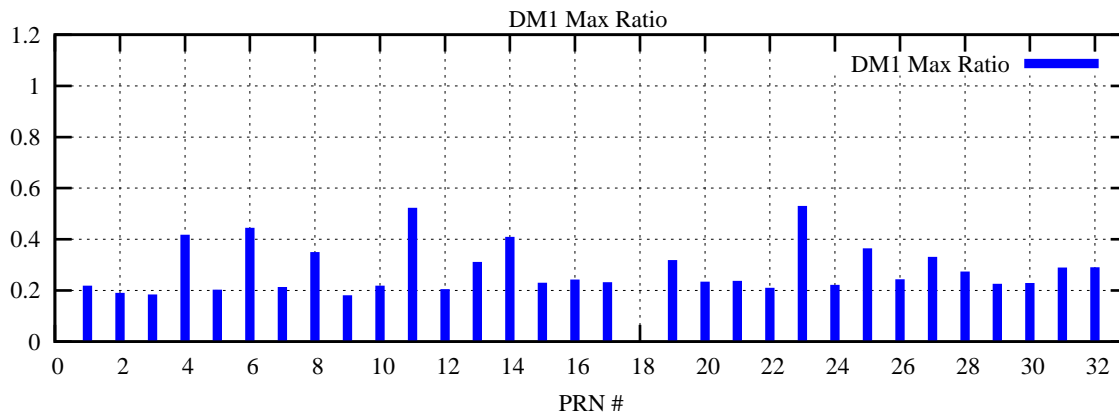

Ratio (PRN Bias/Threshold)

GpsWeek 2095 Day 1

Skinny (Type 0): PRN 8 22
Broad (Type 2): PRN 7 15 17 21 24