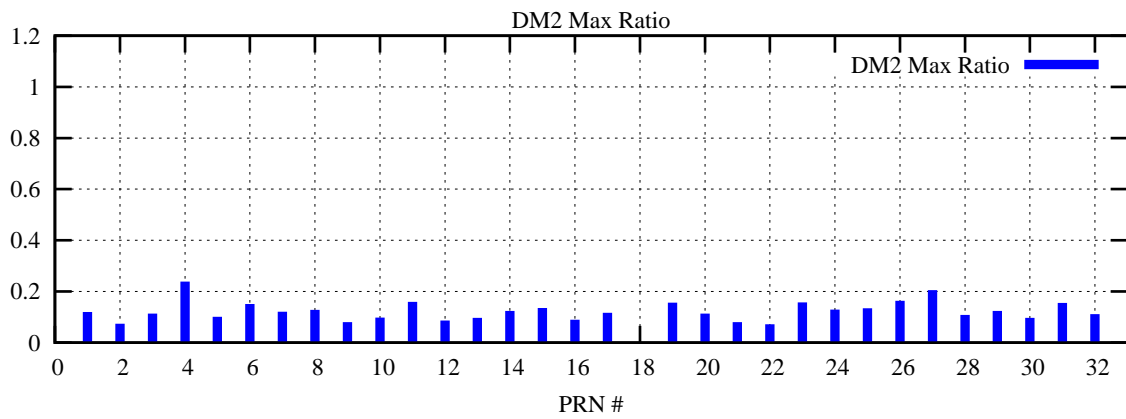

Ratio (PRN Bias/Threshold)

GpsWeek 2095 Day 3

Skinny (Type 0): PRN 8 22
Broad (Type 2): PRN 7 15 17 21 24