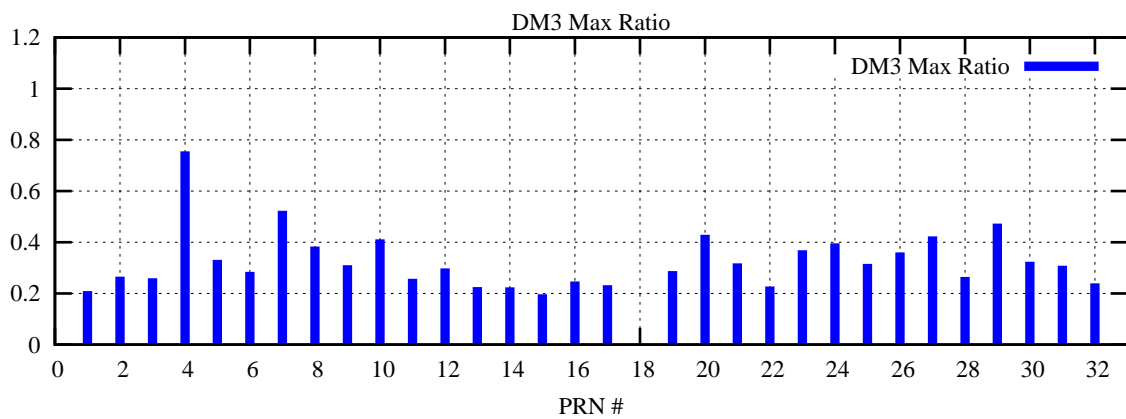

Ratio (PRN Bias/Threshold)

GpsWeek 2095 Day 3

Skinny (Type 0): PRN 8 22
Broad (Type 2): PRN 7 15 17 21 24