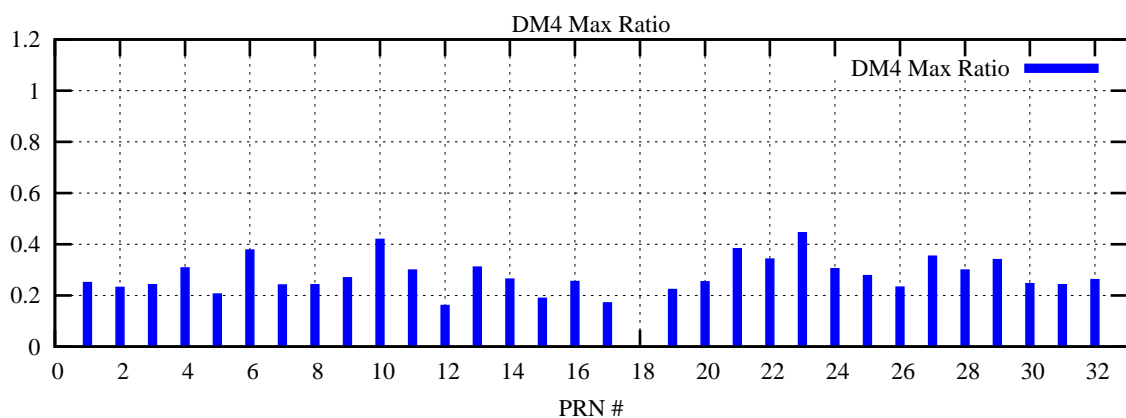

Ratio (PRN Bias/Threshold)

GpsWeek 2095 Day 3

Skinny (Type 0): PRN 8 22
Broad (Type 2): PRN 7 15 17 21 24