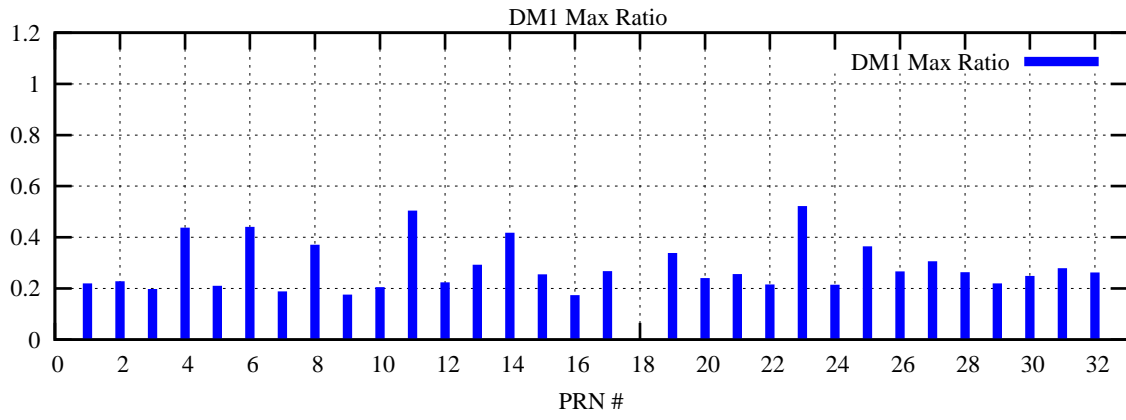

Ratio (PRN Bias/Threshold)

GpsWeek 2095 Day 3

Skinny (Type 0): PRN 8 22
Broad (Type 2): PRN 7 15 17 21 24