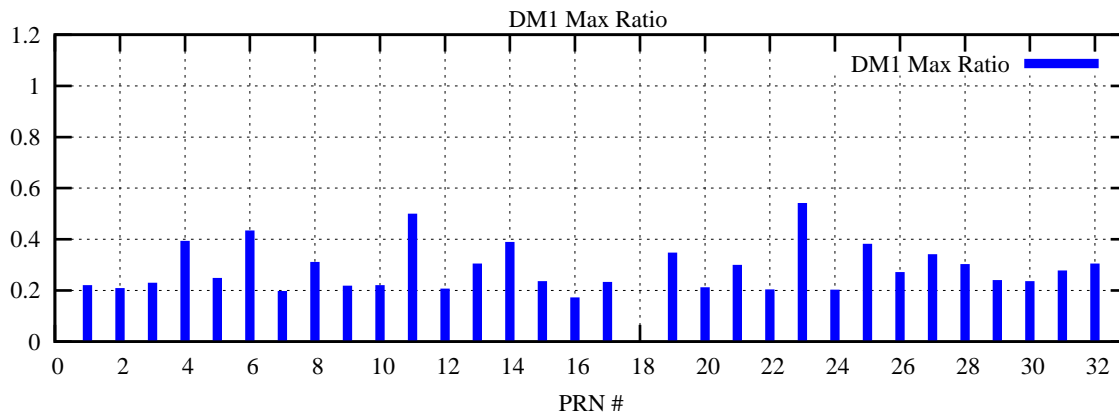

Ratio (PRN Bias/Threshold)

GpsWeek 2095 Day 4

Skinny (Type 0): PRN 8 22
Broad (Type 2): PRN 7 15 17 21 24