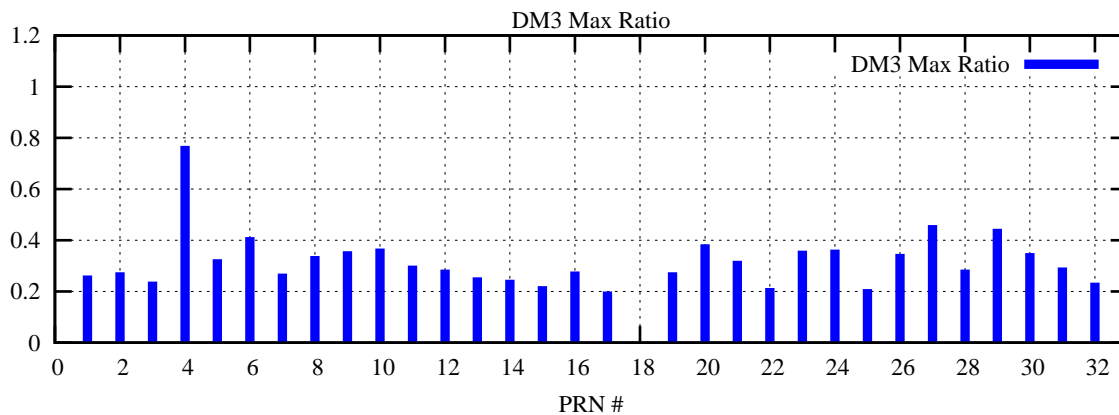

Ratio (PRN Bias/Threshold)

GpsWeek 2095 Day 4

Skinny (Type 0): PRN 8 22
Broad (Type 2): PRN 7 15 17 21 24