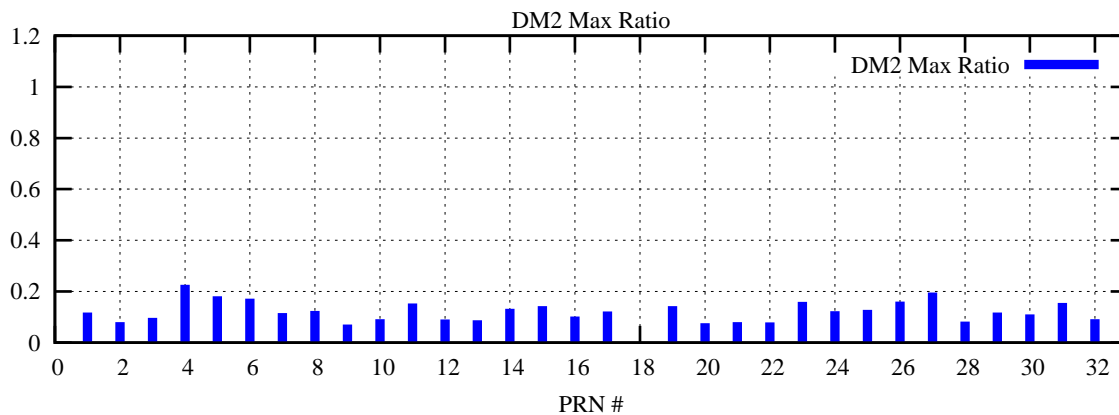

Ratio (PRN Bias/Threshold)

GpsWeek 2095 Day 4

Skinny (Type 0): PRN 8 22
Broad (Type 2): PRN 7 15 17 21 24