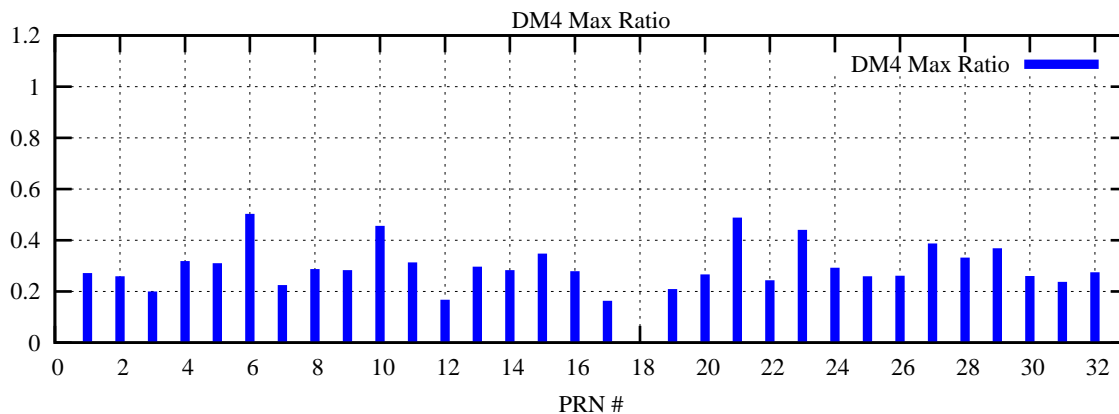

Ratio (PRN Bias/Threshold)

GpsWeek 2095 Day 4

Skinny (Type 0): PRN 8 22
Broad (Type 2): PRN 7 15 17 21 24