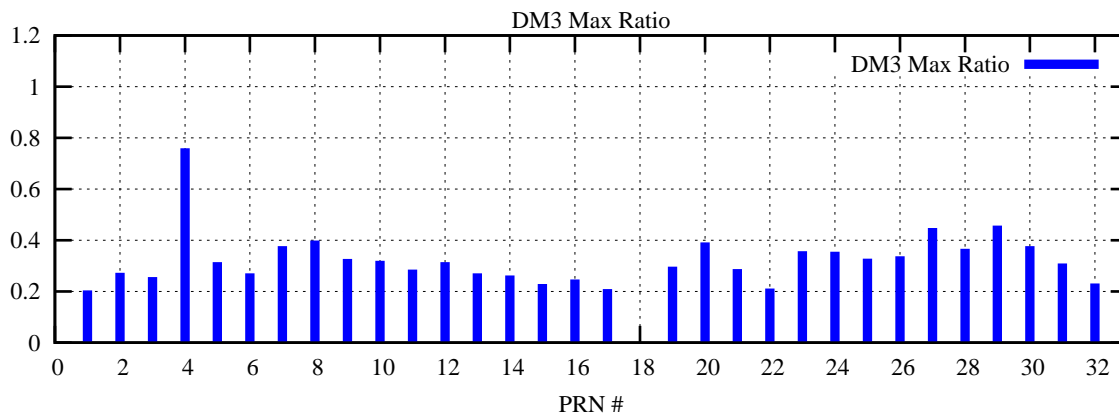

Ratio (PRN Bias/Threshold)

GpsWeek 2095 Day 5

Skinny (Type 0): PRN 8 22
Broad (Type 2): PRN 7 15 17 21 24