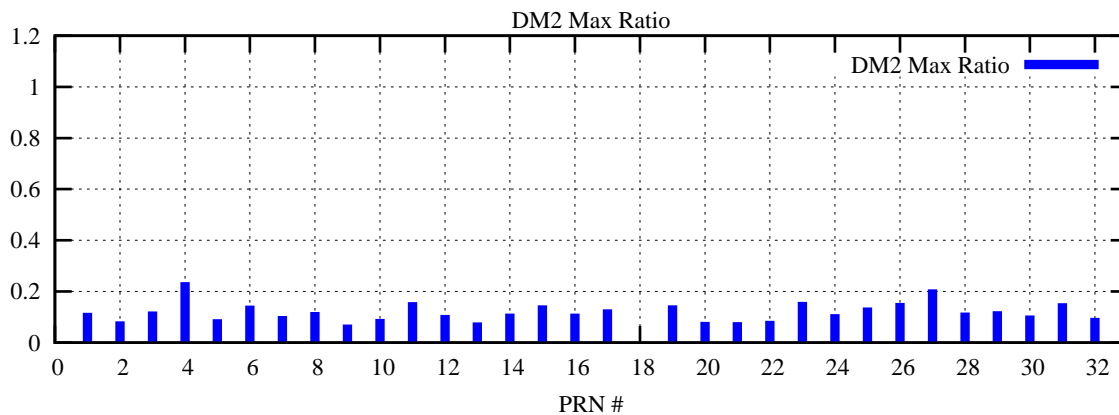

Ratio (PRN Bias/Threshold)

GpsWeek 2095 Day 5

Skinny (Type 0): PRN 8 22
Broad (Type 2): PRN 7 15 17 21 24