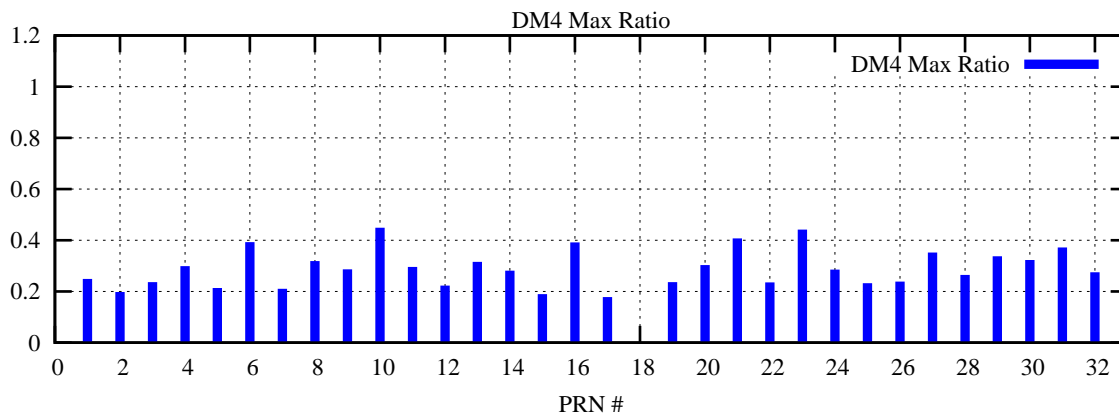

Ratio (PRN Bias/Threshold)

GpsWeek 2095 Day 5

Skinny (Type 0): PRN 8 22
Broad (Type 2): PRN 7 15 17 21 24