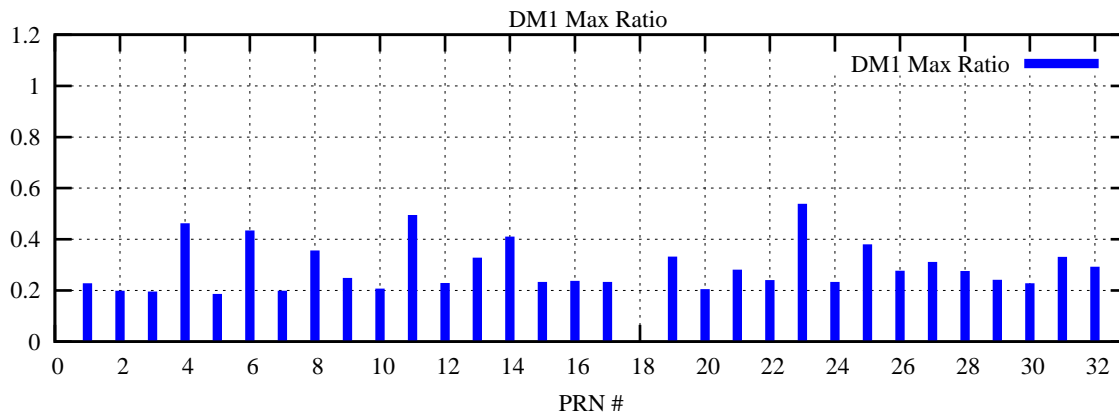

Ratio (PRN Bias/Threshold)

GpsWeek 2095 Day 5

Skinny (Type 0): PRN 8 22
Broad (Type 2): PRN 7 15 17 21 24