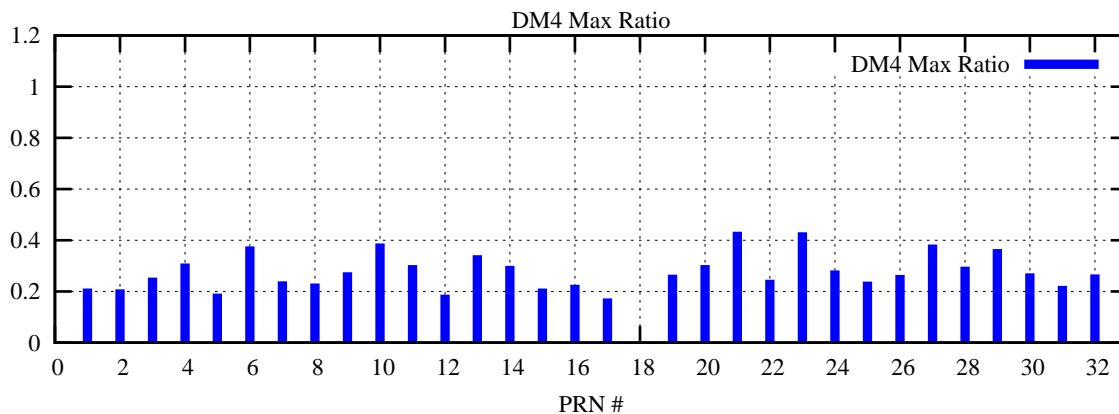

Ratio (PRN Bias/Threshold)

GpsWeek 2095 Day 6

Skinny (Type 0): PRN 8 22
Broad (Type 2): PRN 7 15 17 21 24