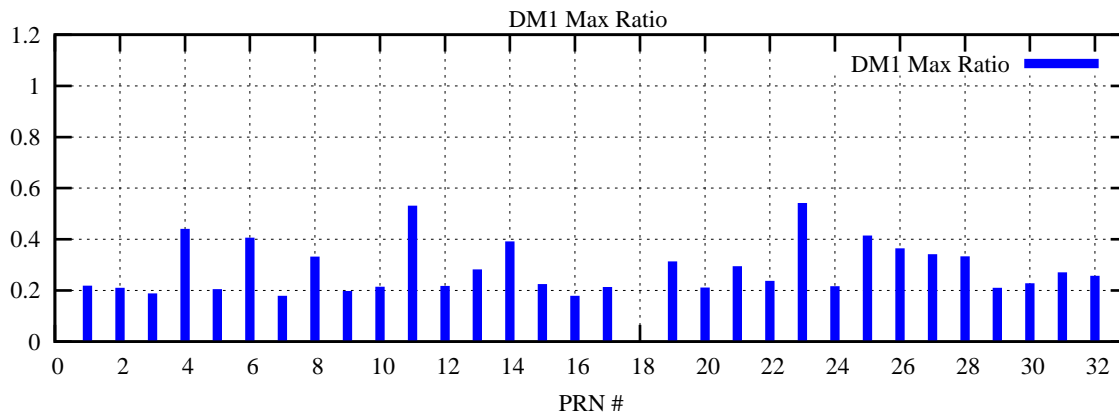

Ratio (PRN Bias/Threshold)

GpsWeek 2095 Day 6

Skinny (Type 0): PRN 8 22
Broad (Type 2): PRN 7 15 17 21 24