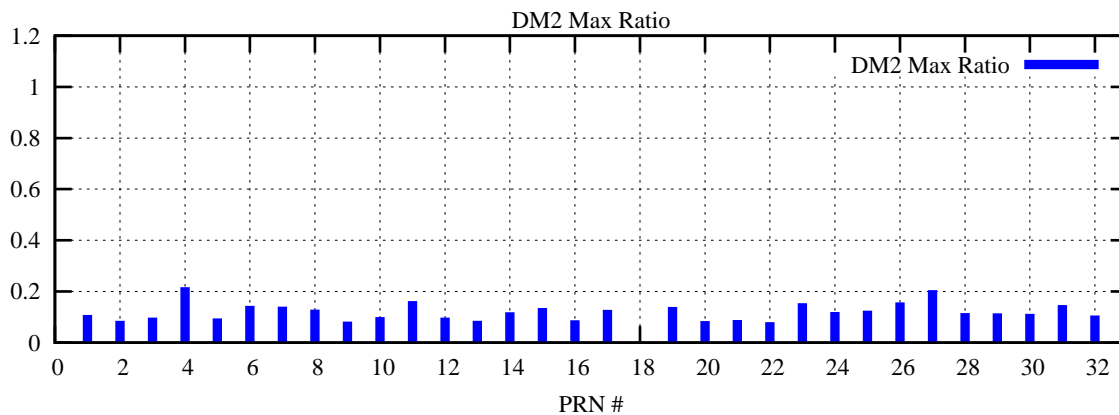

Ratio (PRN Bias/Threshold)

GpsWeek 2095 Day 6

Skinny (Type 0): PRN 8 22
Broad (Type 2): PRN 7 15 17 21 24