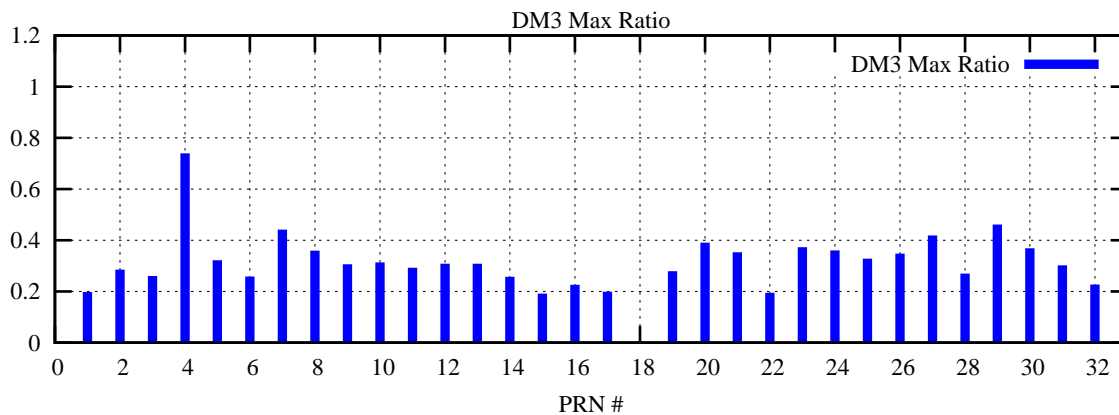

Ratio (PRN Bias/Threshold)

GpsWeek 2095 Day 6

Skinny (Type 0): PRN 8 22
Broad (Type 2): PRN 7 15 17 21 24