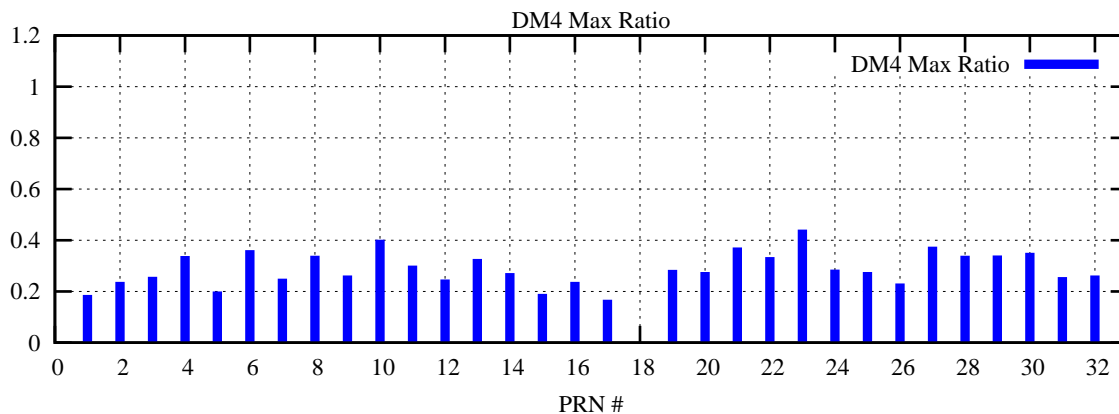

Ratio (PRN Bias/Threshold)

GpsWeek 2096 Day 0

Skinny (Type 0): PRN 8 22
Broad (Type 2): PRN 7 15 17 21 24