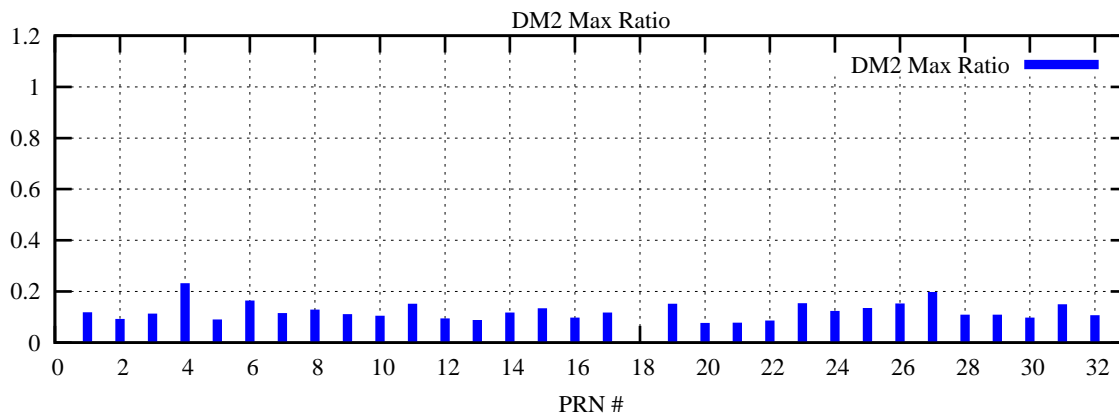

Ratio (PRN Bias/Threshold)

GpsWeek 2096 Day 0

Skinny (Type 0): PRN 8 22
Broad (Type 2): PRN 7 15 17 21 24