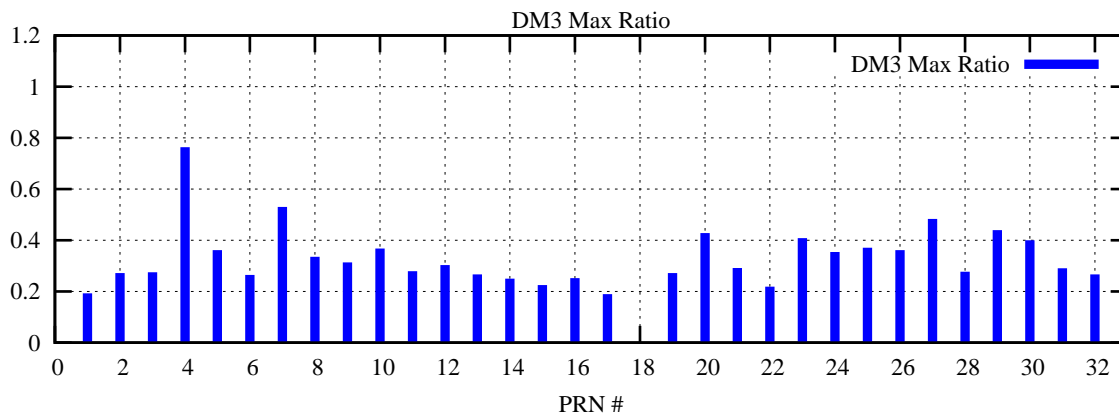

Ratio (PRN Bias/Threshold)

GpsWeek 2096 Day 0

Skinny (Type 0): PRN 8 22
Broad (Type 2): PRN 7 15 17 21 24