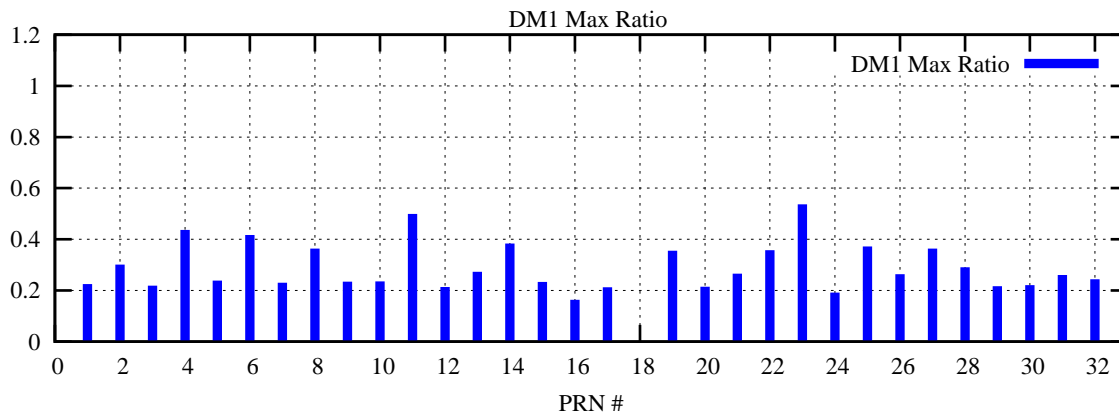

Ratio (PRN Bias/Threshold)

GpsWeek 2096 Day 0

Skinny (Type 0): PRN 8 22
Broad (Type 2): PRN 7 15 17 21 24