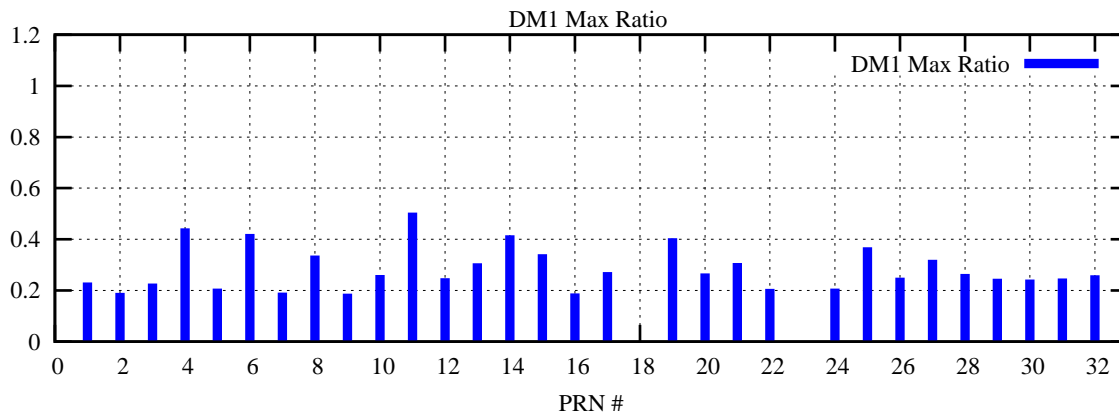

Ratio (PRN Bias/Threshold)

GpsWeek 2096 Day 6

Skinny (Type 0): PRN 8 22
Broad (Type 2): PRN 7 15 17 21 24