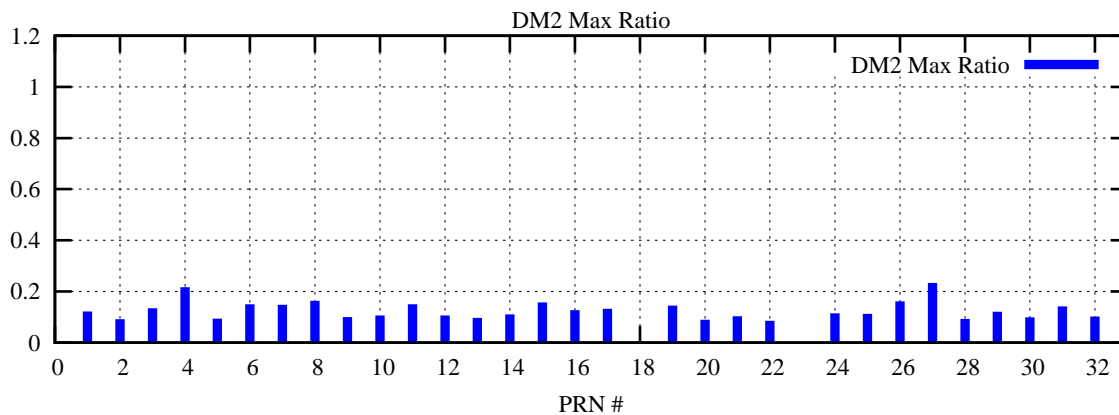

Ratio (PRN Bias/Threshold)

GpsWeek 2096 Day 6

Skinny (Type 0): PRN 8 22
Broad (Type 2): PRN 7 15 17 21 24