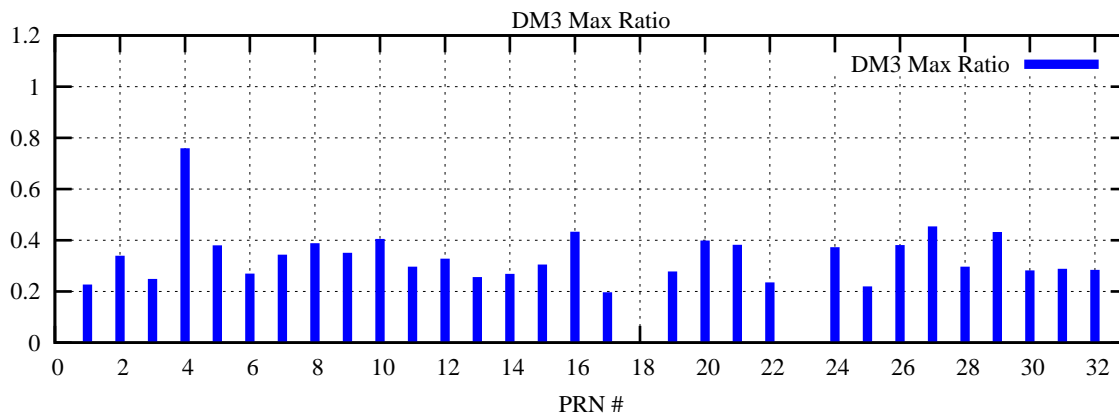

Ratio (PRN Bias/Threshold)

GpsWeek 2096 Day 6

Skinny (Type 0): PRN 8 22
Broad (Type 2): PRN 7 15 17 21 24