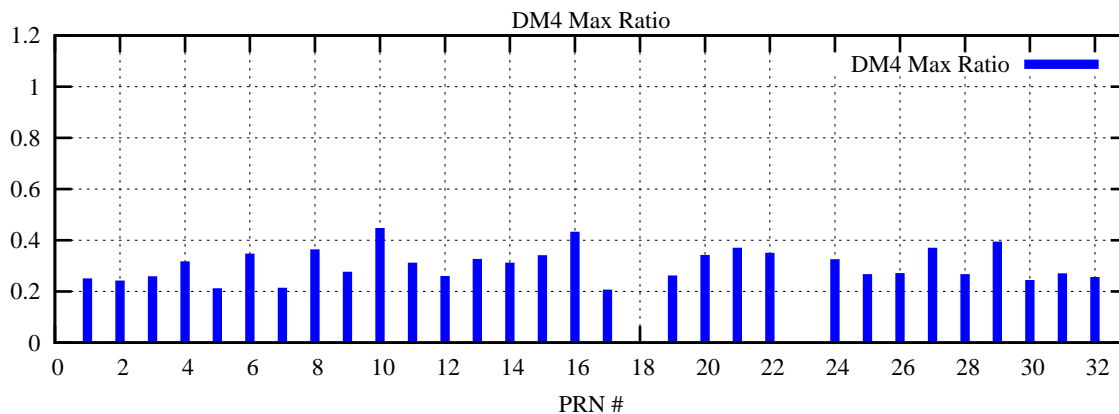

Ratio (PRN Bias/Threshold)

GpsWeek 2096 Day 6

Skinny (Type 0): PRN 8 22
Broad (Type 2): PRN 7 15 17 21 24