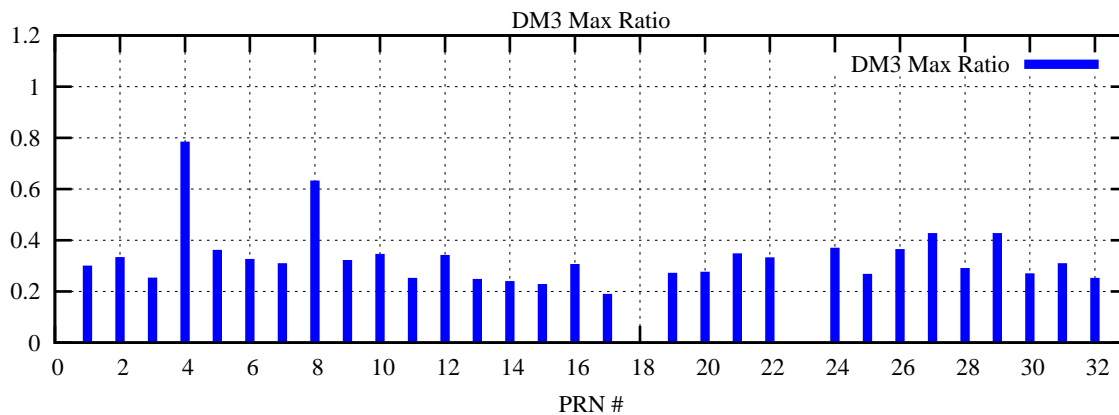

Ratio (PRN Bias/Threshold)

GpsWeek 2097 Day 1

Skinny (Type 0): PRN 8 22
Broad (Type 2): PRN 7 15 17 21 24