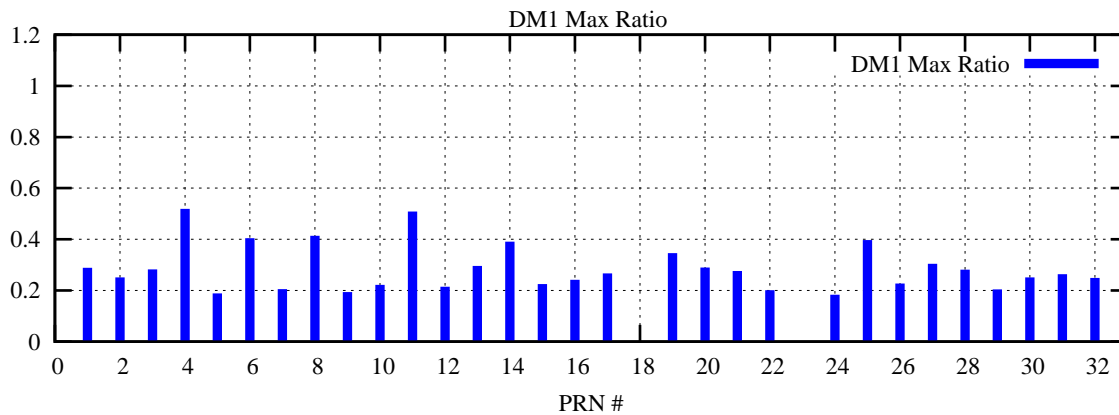

Ratio (PRN Bias/Threshold)

GpsWeek 2097 Day 1

Skinny (Type 0): PRN 8 22
Broad (Type 2): PRN 7 15 17 21 24