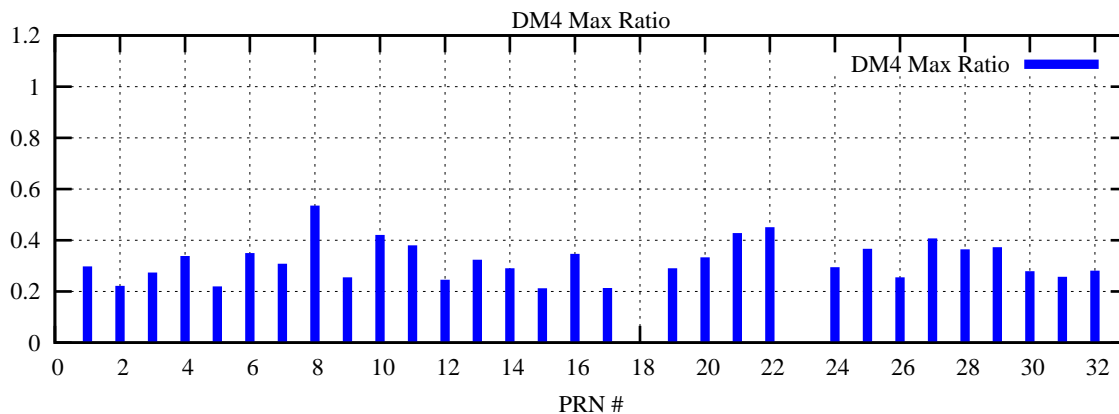

Ratio (PRN Bias/Threshold)

GpsWeek 2097 Day 1

Skinny (Type 0): PRN 8 22
Broad (Type 2): PRN 7 15 17 21 24