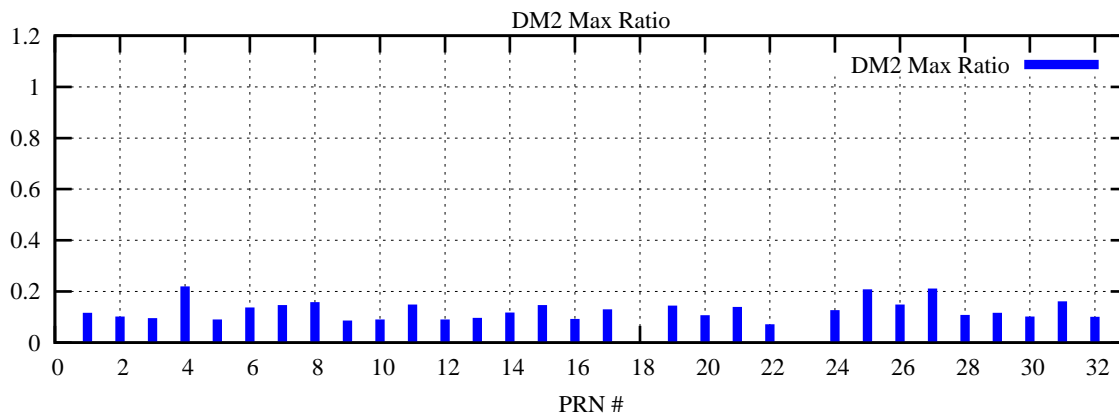

Ratio (PRN Bias/Threshold)

GpsWeek 2097 Day 1

Skinny (Type 0): PRN 8 22
Broad (Type 2): PRN 7 15 17 21 24