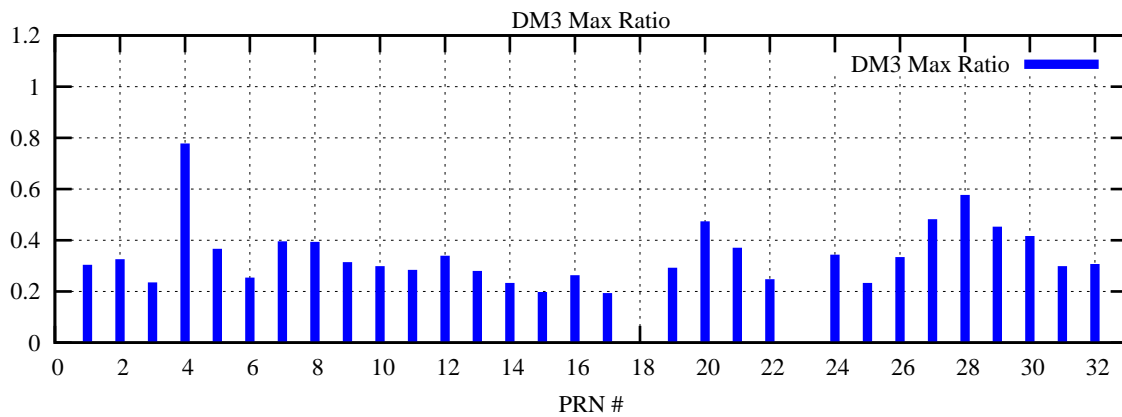

Ratio (PRN Bias/Threshold)

GpsWeek 2097 Day 6

Skinny (Type 0): PRN 8 22  
Broad (Type 2): PRN 7 15 17 21 24