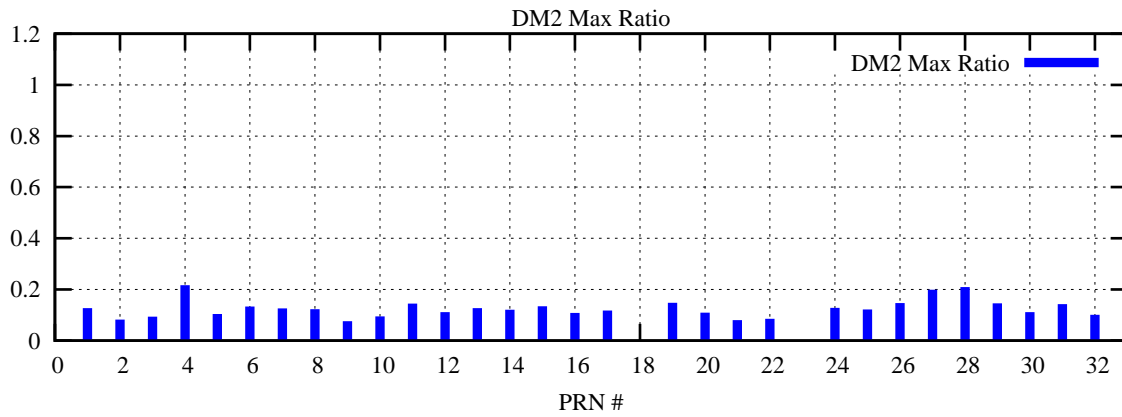

Ratio (PRN Bias/Threshold)

GpsWeek 2097 Day 6

Skinny (Type 0): PRN 8 22  
Broad (Type 2): PRN 7 15 17 21 24