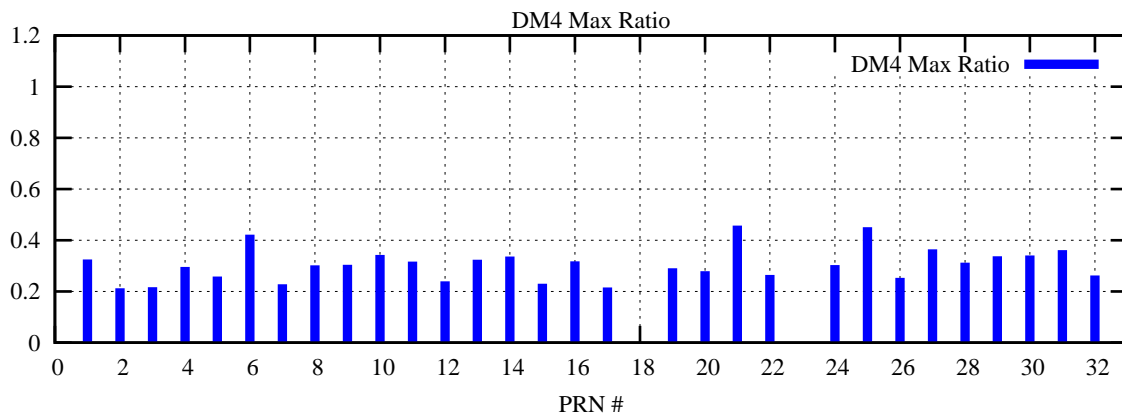

Ratio (PRN Bias/Threshold)

GpsWeek 2097 Day 6

Skinny (Type 0): PRN 8 22  
Broad (Type 2): PRN 7 15 17 21 24