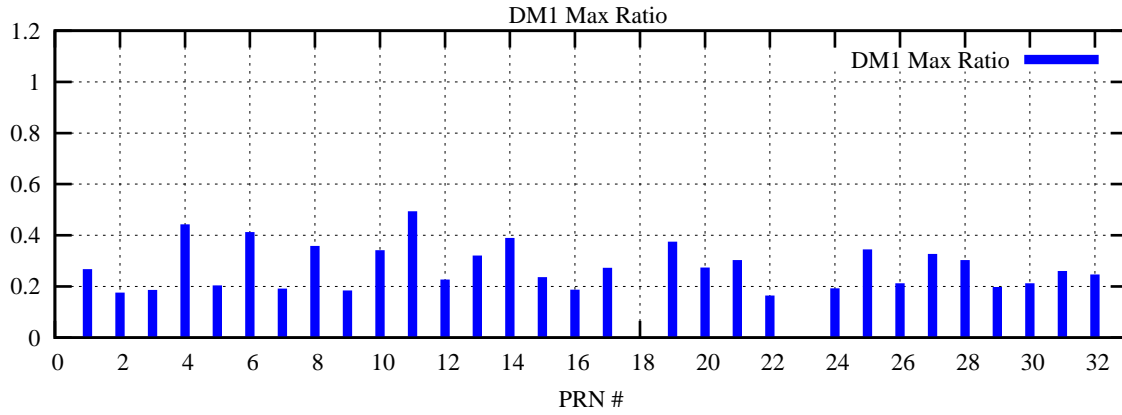

Ratio (PRN Bias/Threshold)

GpsWeek 2097 Day 6

Skinny (Type 0): PRN 8 22  
Broad (Type 2): PRN 7 15 17 21 24