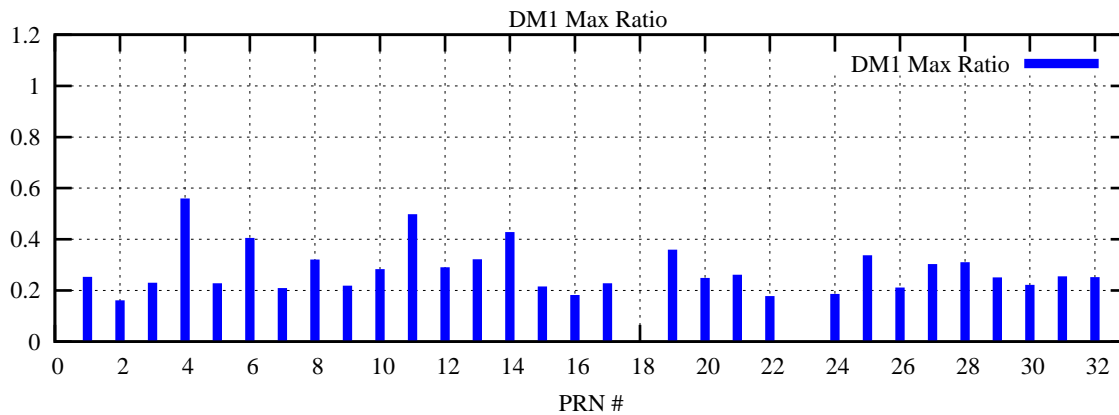

Ratio (PRN Bias/Threshold)

GpsWeek 2098 Day 0

Skinny (Type 0): PRN 8 22  
Broad (Type 2): PRN 7 15 17 21 24