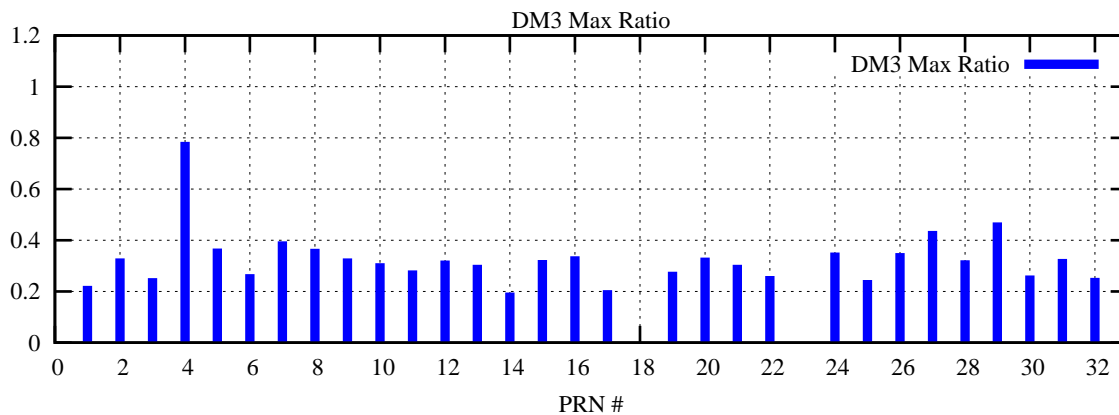

Ratio (PRN Bias/Threshold)

GpsWeek 2098 Day 0

Skinny (Type 0): PRN 8 22  
Broad (Type 2): PRN 7 15 17 21 24