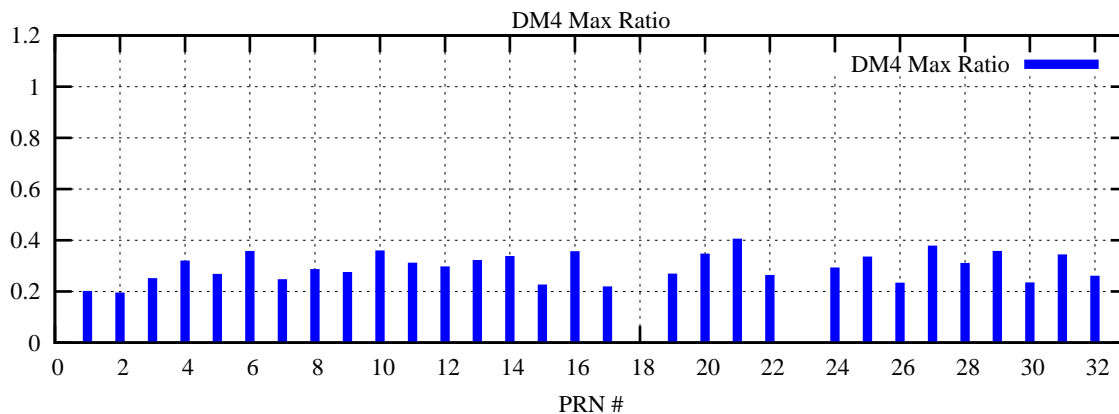

Ratio (PRN Bias/Threshold)

GpsWeek 2098 Day 0

Skinny (Type 0): PRN 8 22  
Broad (Type 2): PRN 7 15 17 21 24