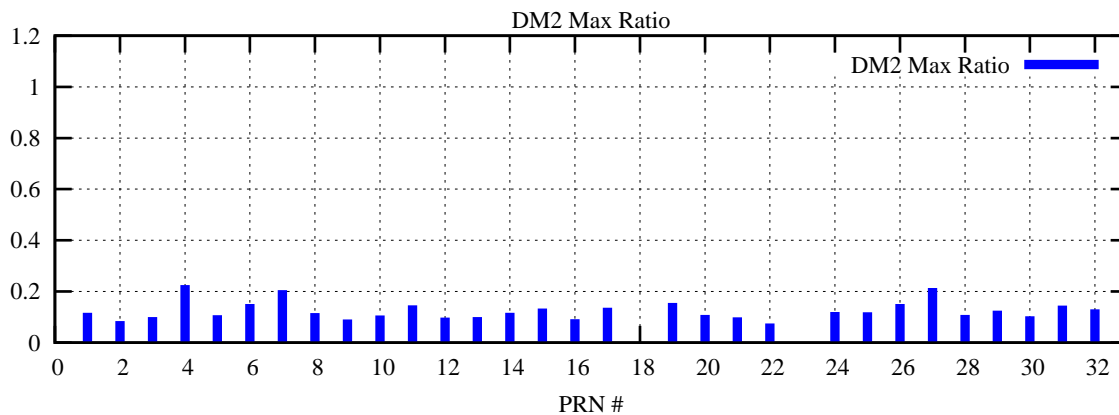

Ratio (PRN Bias/Threshold)

GpsWeek 2098 Day 0

Skinny (Type 0): PRN 8 22  
Broad (Type 2): PRN 7 15 17 21 24