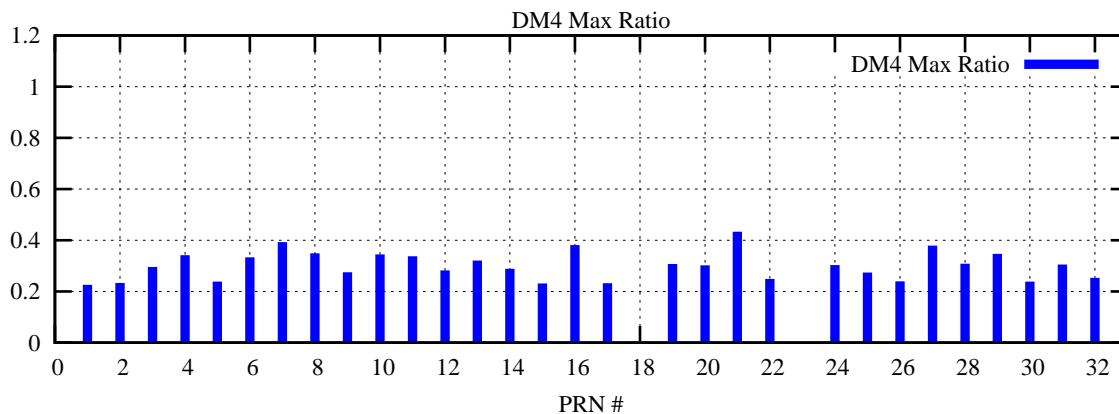

Ratio (PRN Bias/Threshold)

GpsWeek 2098 Day 1

Skinny (Type 0): PRN 8 22
Broad (Type 2): PRN 7 15 17 21 24