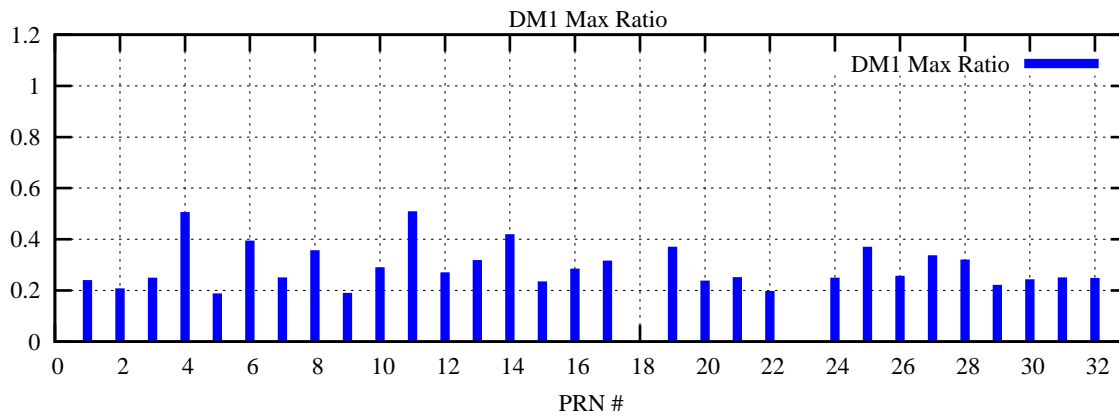

Ratio (PRN Bias/Threshold)

GpsWeek 2098 Day 1

Skinny (Type 0): PRN 8 22
Broad (Type 2): PRN 7 15 17 21 24