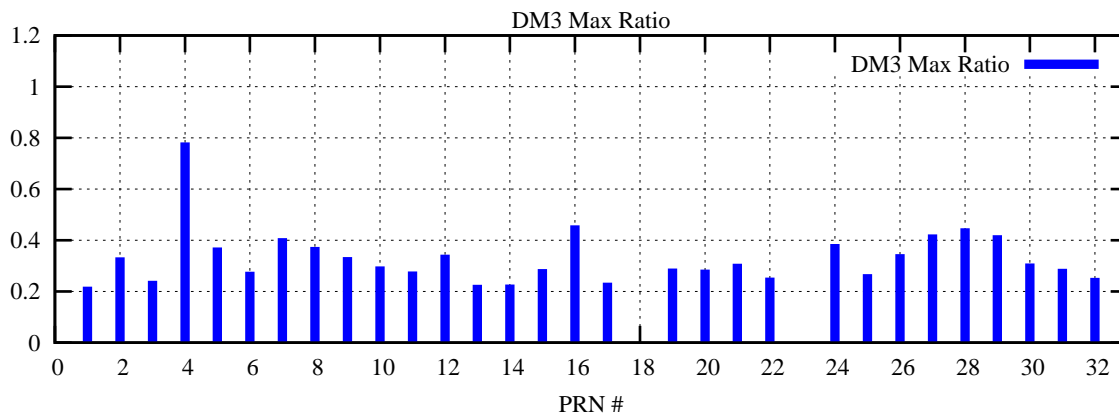

Ratio (PRN Bias/Threshold)

GpsWeek 2098 Day 1

Skinny (Type 0): PRN 8 22
Broad (Type 2): PRN 7 15 17 21 24