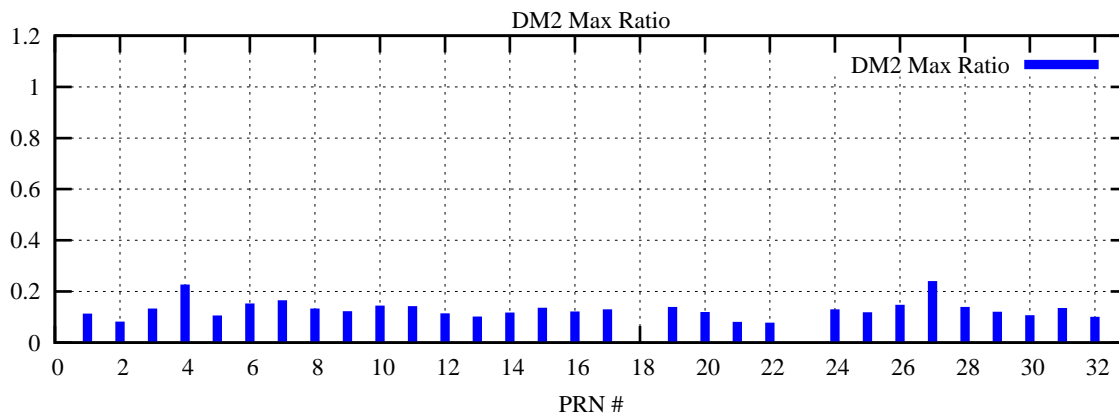

Ratio (PRN Bias/Threshold)

GpsWeek 2098 Day 1

Skinny (Type 0): PRN 8 22
Broad (Type 2): PRN 7 15 17 21 24