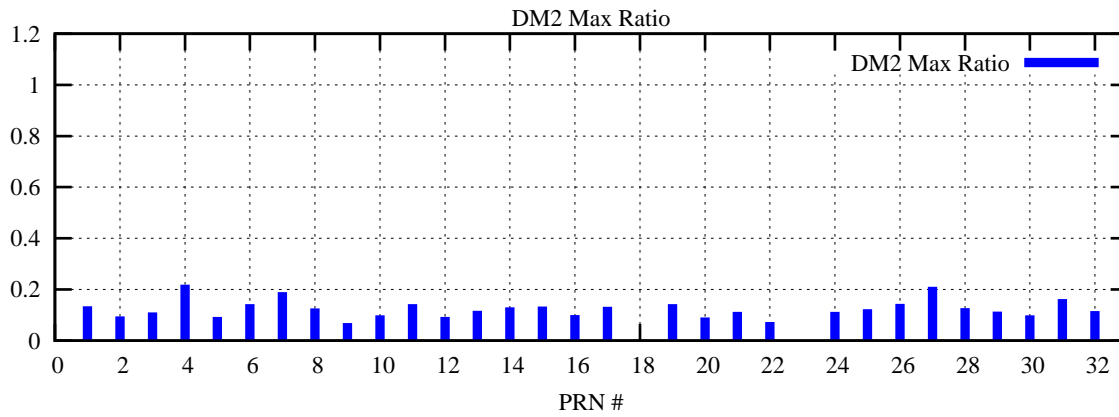

Ratio (PRN Bias/Threshold)

GpsWeek 2098 Day 6

Skinny (Type 0): PRN 8 22
Broad (Type 2): PRN 7 15 17 21 24