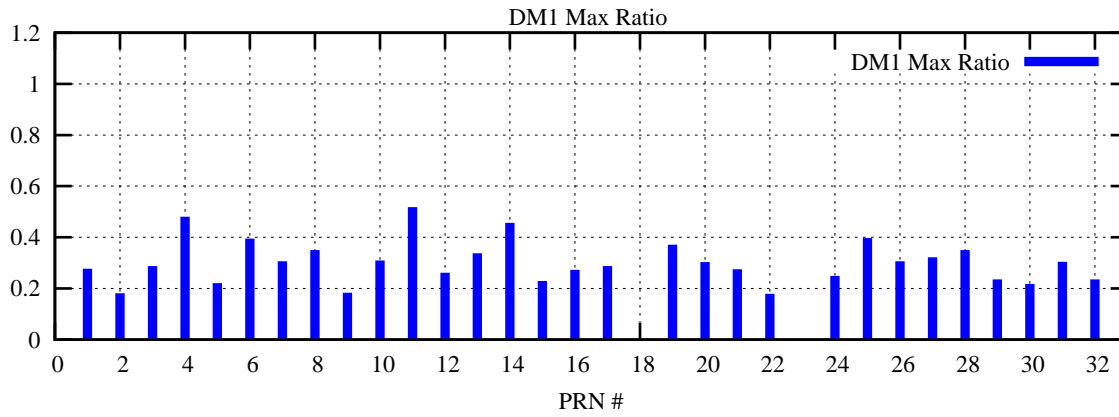

Ratio (PRN Bias/Threshold)

GpsWeek 2098 Day 6

Skinny (Type 0): PRN 8 22
Broad (Type 2): PRN 7 15 17 21 24