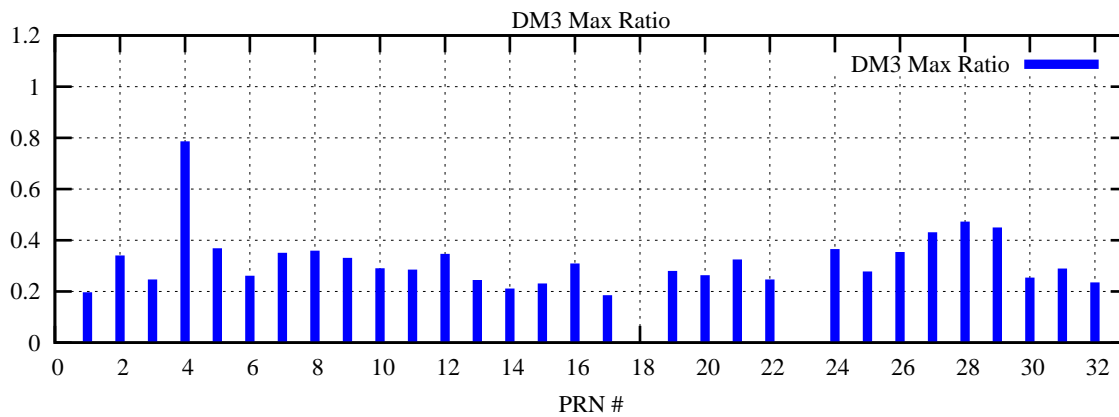

Ratio (PRN Bias/Threshold)

GpsWeek 2098 Day 6

Skinny (Type 0): PRN 8 22
Broad (Type 2): PRN 7 15 17 21 24