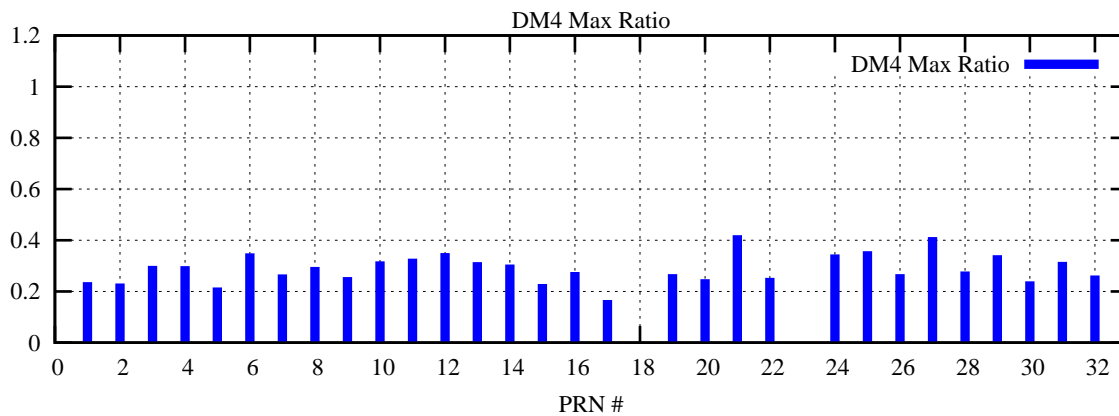

Ratio (PRN Bias/Threshold)

GpsWeek 2098 Day 6

Skinny (Type 0): PRN 8 22
Broad (Type 2): PRN 7 15 17 21 24