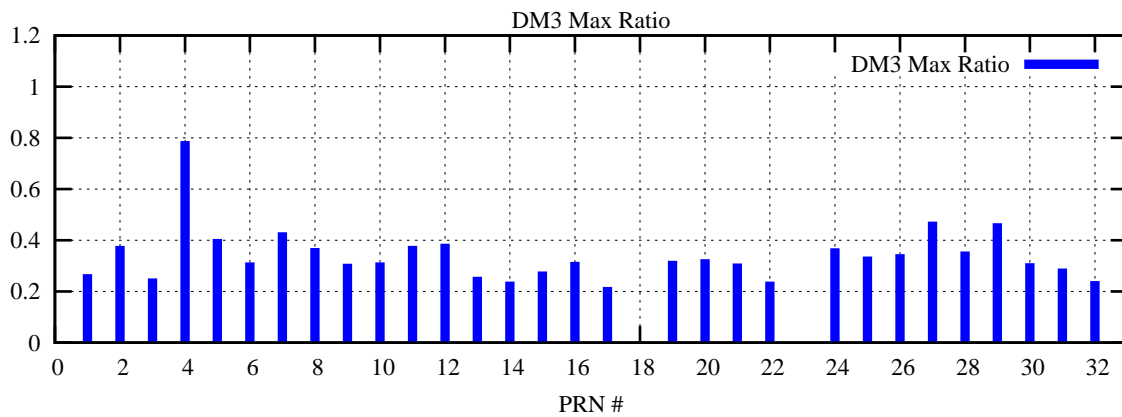

Ratio (PRN Bias/Threshold)

GpsWeek 2099 Day 1

Skinny (Type 0): PRN 8 22
Broad (Type 2): PRN 7 15 17 21 24