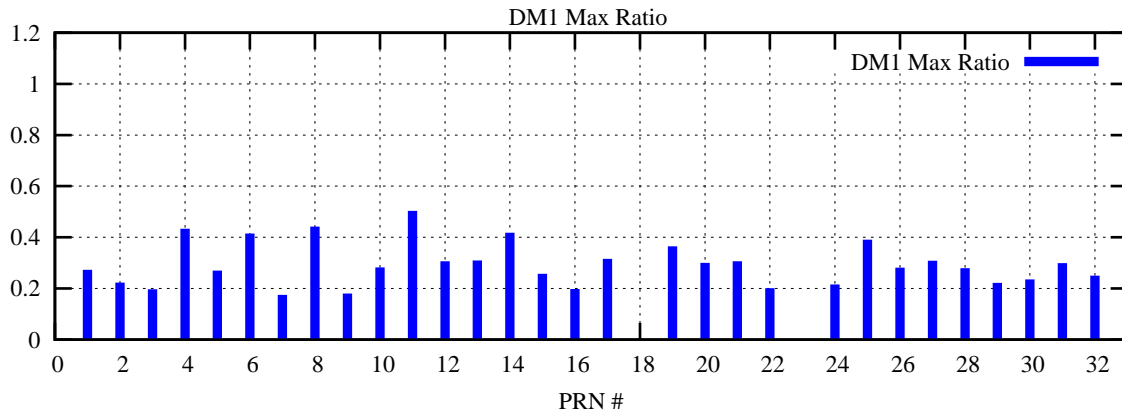

Ratio (PRN Bias/Threshold)

GpsWeek 2099 Day 1

Skinny (Type 0): PRN 8 22
Broad (Type 2): PRN 7 15 17 21 24