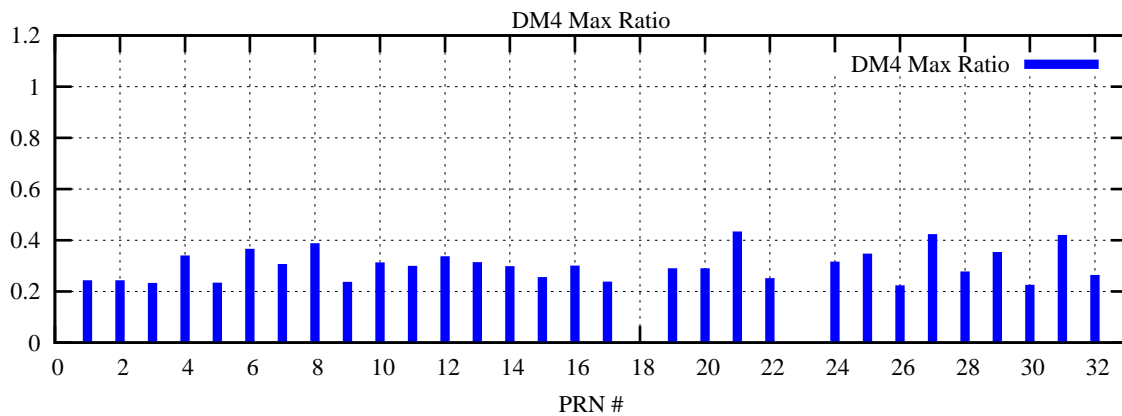

Ratio (PRN Bias/Threshold)

GpsWeek 2099 Day 1

Skinny (Type 0): PRN 8 22
Broad (Type 2): PRN 7 15 17 21 24