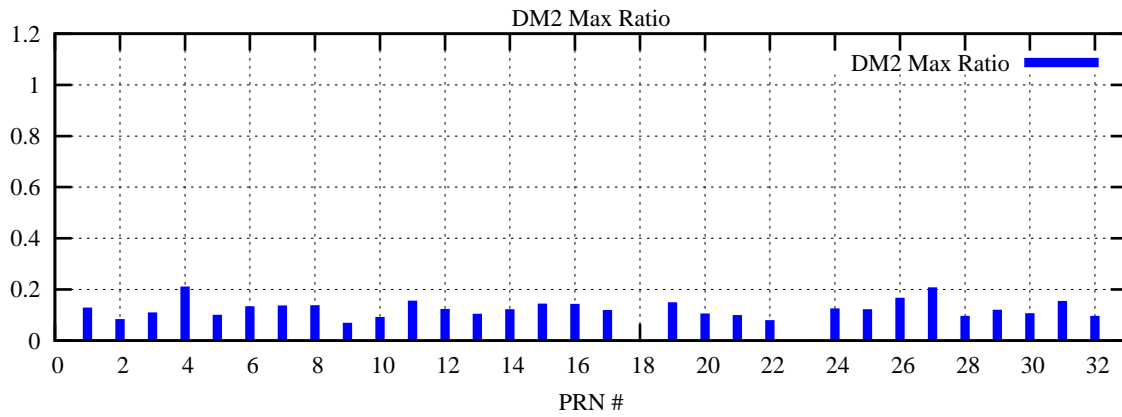

Ratio (PRN Bias/Threshold)

GpsWeek 2099 Day 1

Skinny (Type 0): PRN 8 22
Broad (Type 2): PRN 7 15 17 21 24