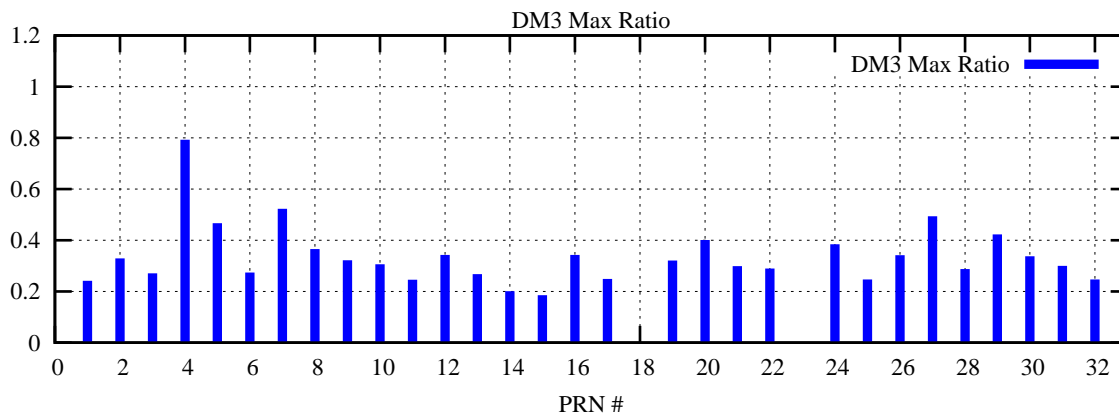

Ratio (PRN Bias/Threshold)

GpsWeek 2099 Day 3

Skinny (Type 0): PRN 8 22
Broad (Type 2): PRN 7 15 17 21 24