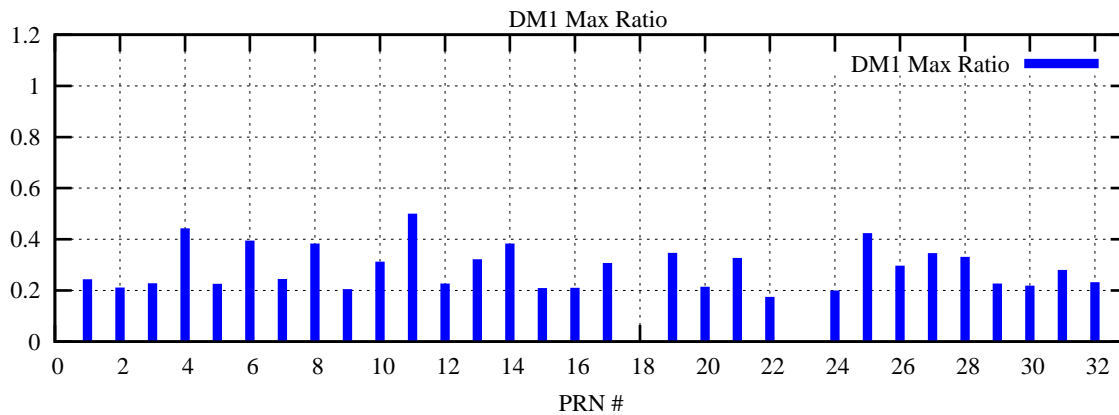

Ratio (PRN Bias/Threshold)

GpsWeek 2099 Day 3

Skinny (Type 0): PRN 8 22
Broad (Type 2): PRN 7 15 17 21 24