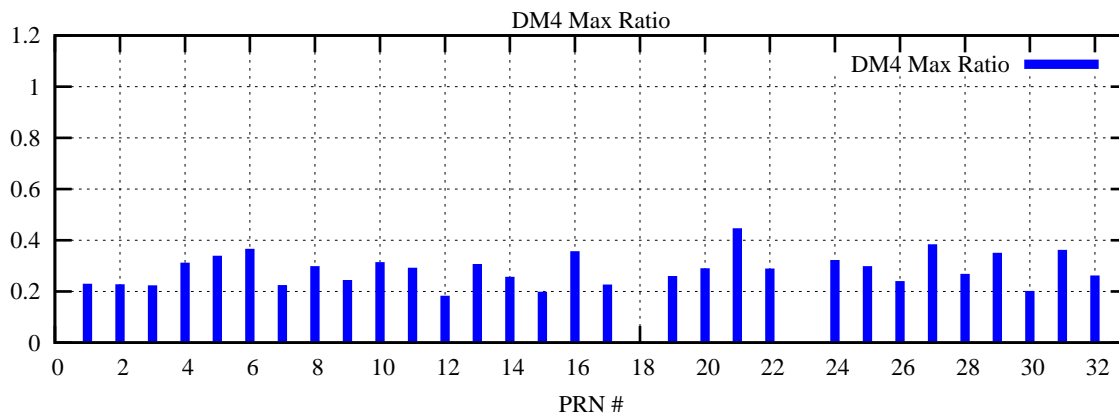

Ratio (PRN Bias/Threshold)

GpsWeek 2099 Day 3

Skinny (Type 0): PRN 8 22
Broad (Type 2): PRN 7 15 17 21 24