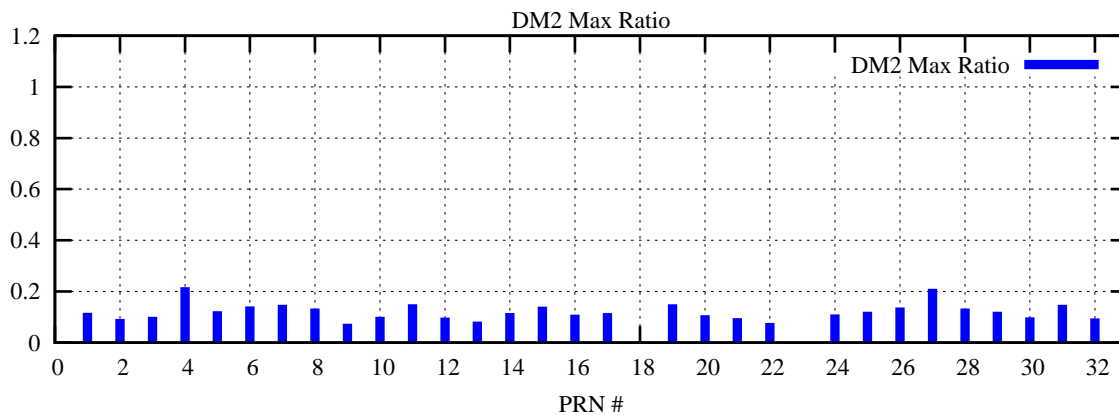

Ratio (PRN Bias/Threshold)

GpsWeek 2099 Day 3

Skinny (Type 0): PRN 8 22
Broad (Type 2): PRN 7 15 17 21 24