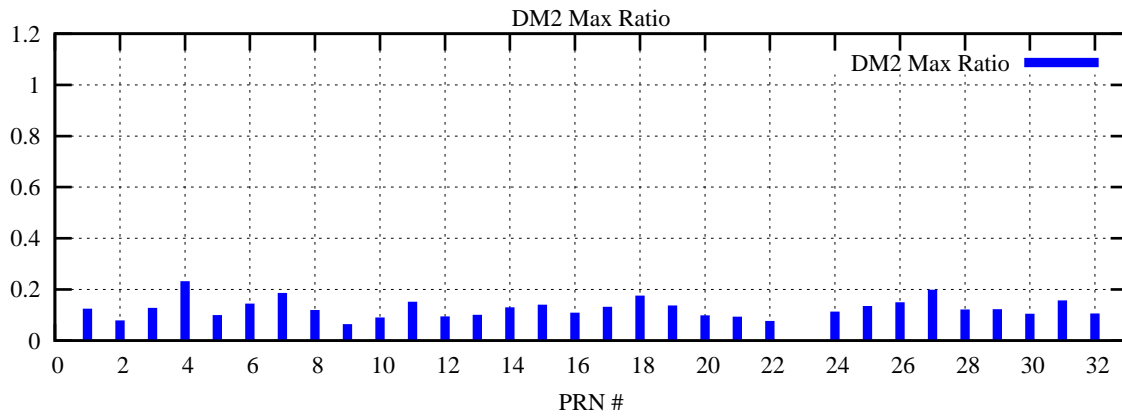

Ratio (PRN Bias/Threshold)

GpsWeek 2099 Day 6

Skinny (Type 0): PRN 8 22
Broad (Type 2): PRN 7 15 17 21 24