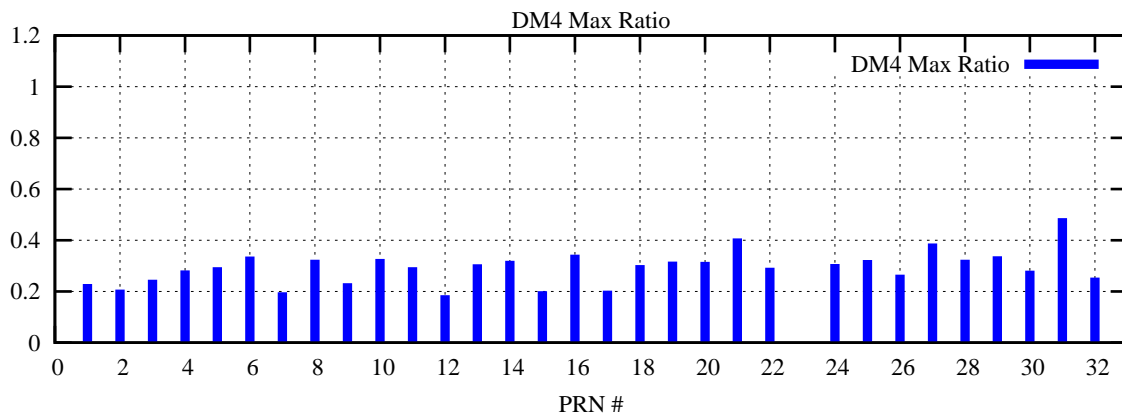

Ratio (PRN Bias/Threshold)

GpsWeek 2099 Day 6

Skinny (Type 0): PRN 8 22
Broad (Type 2): PRN 7 15 17 21 24