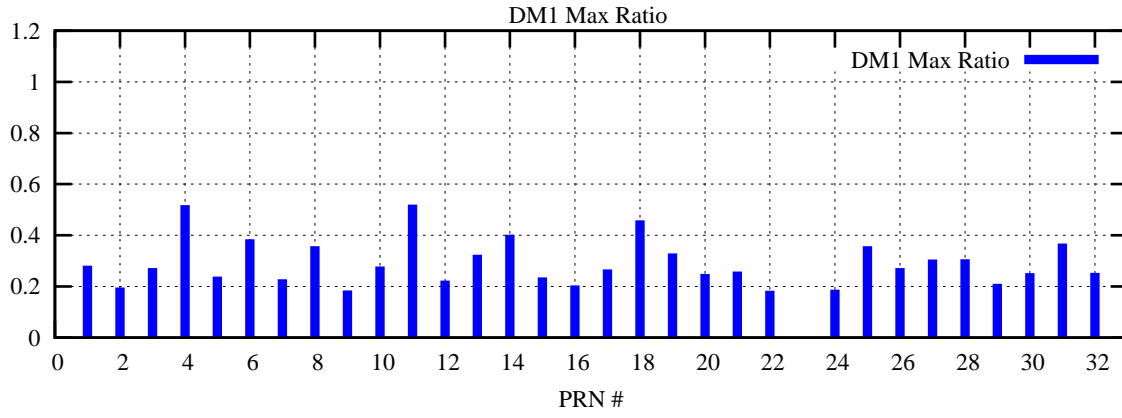

Ratio (PRN Bias/Threshold)

GpsWeek 2099 Day 6

Skinny (Type 0): PRN 8 22
Broad (Type 2): PRN 7 15 17 21 24