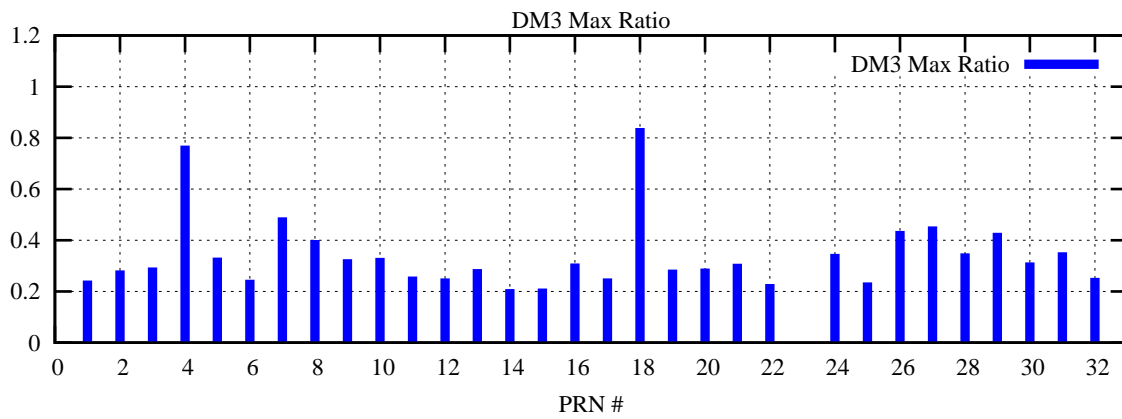

Ratio (PRN Bias/Threshold)

GpsWeek 2099 Day 6

Skinny (Type 0): PRN 8 22
Broad (Type 2): PRN 7 15 17 21 24