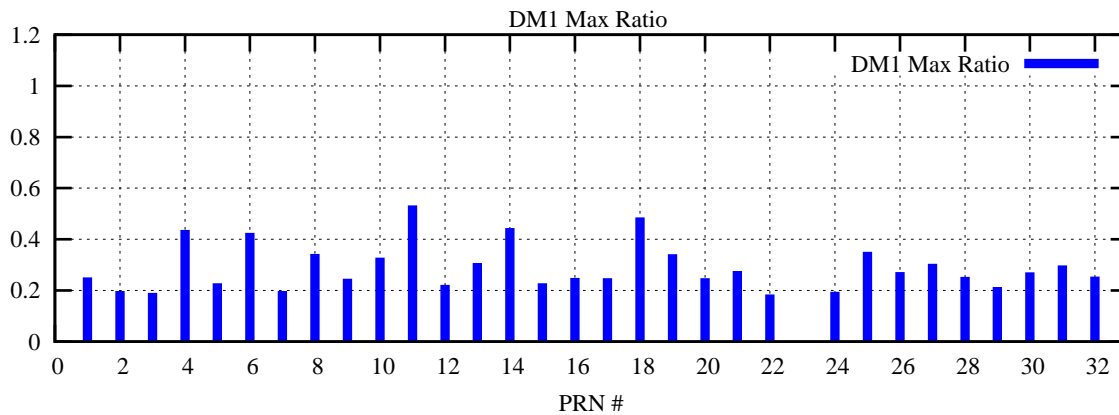

Ratio (PRN Bias/Threshold)

GpsWeek 2100 Day 1

Skinny (Type 0): PRN 8 22
Broad (Type 2): PRN 7 15 17 21 24