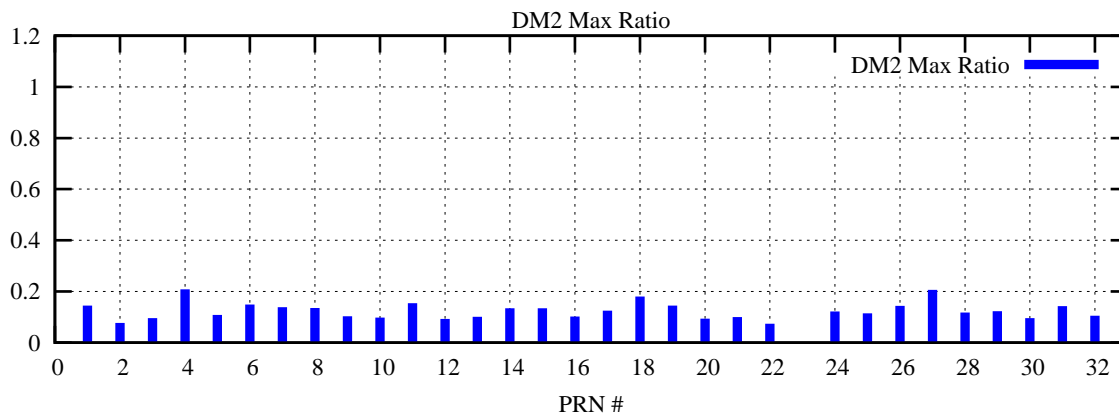

Ratio (PRN Bias/Threshold)

GpsWeek 2100 Day 1

Skinny (Type 0): PRN 8 22
Broad (Type 2): PRN 7 15 17 21 24