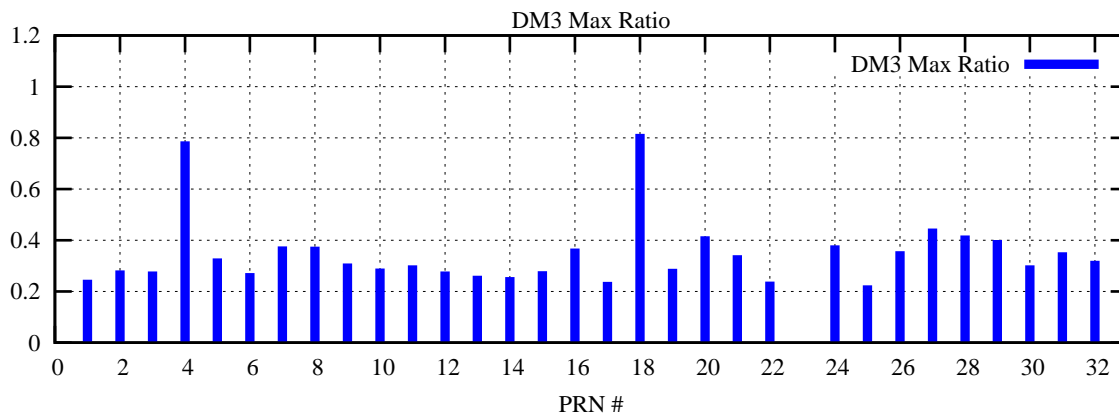

Ratio (PRN Bias/Threshold)

GpsWeek 2100 Day 1

Skinny (Type 0): PRN 8 22
Broad (Type 2): PRN 7 15 17 21 24