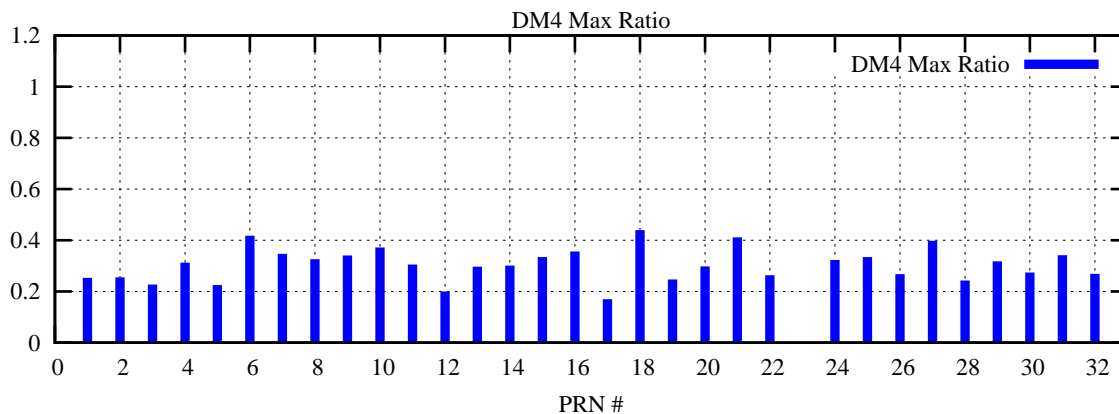

Ratio (PRN Bias/Threshold)

GpsWeek 2100 Day 1

Skinny (Type 0): PRN 8 22
Broad (Type 2): PRN 7 15 17 21 24