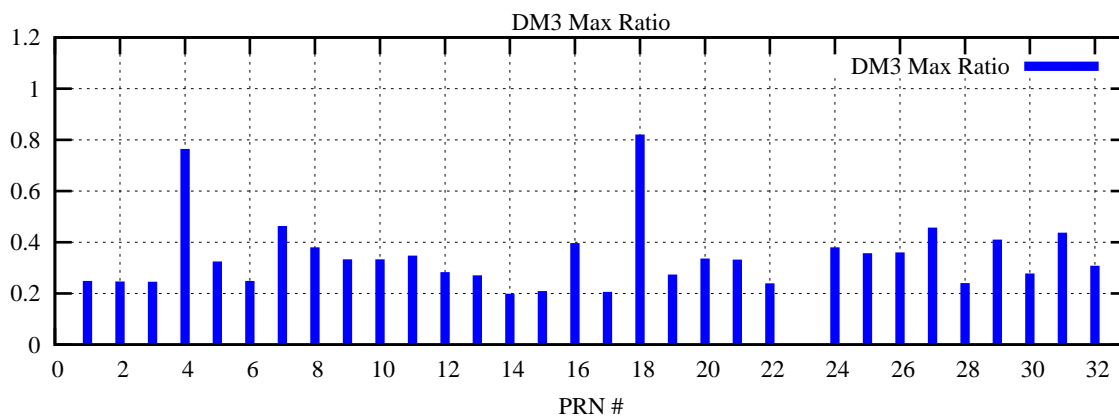

Ratio (PRN Bias/Threshold)

GpsWeek 2100 Day 3

Skinny (Type 0): PRN 8 22
Broad (Type 2): PRN 7 15 17 21 24