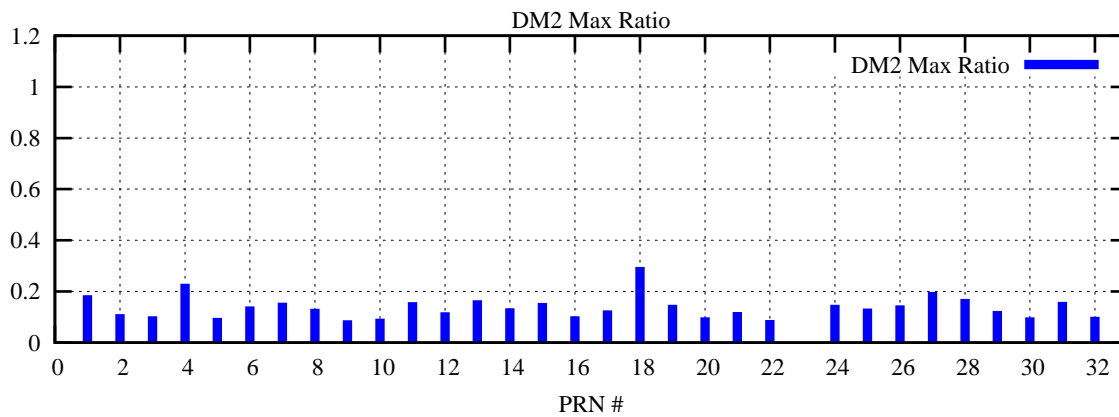

Ratio (PRN Bias/Threshold)

GpsWeek 2100 Day 3

Skinny (Type 0): PRN 8 22
Broad (Type 2): PRN 7 15 17 21 24