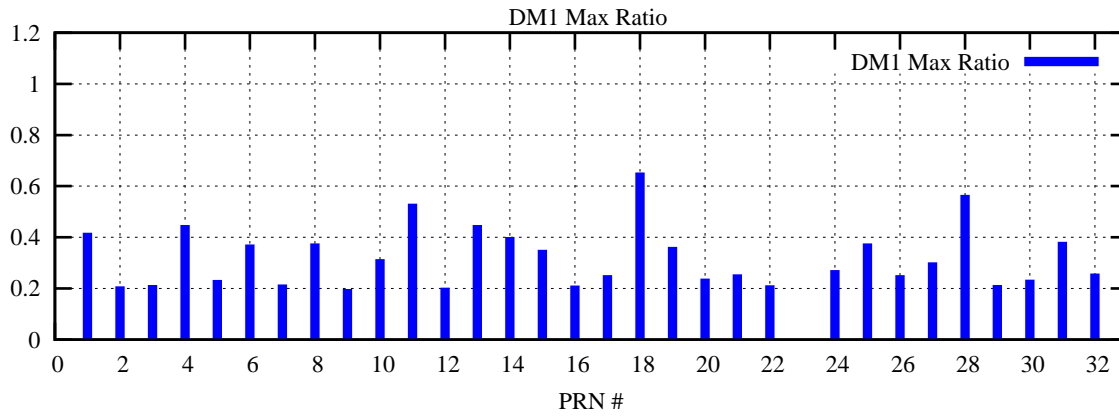

Ratio (PRN Bias/Threshold)

GpsWeek 2100 Day 3

Skinny (Type 0): PRN 8 22
Broad (Type 2): PRN 7 15 17 21 24