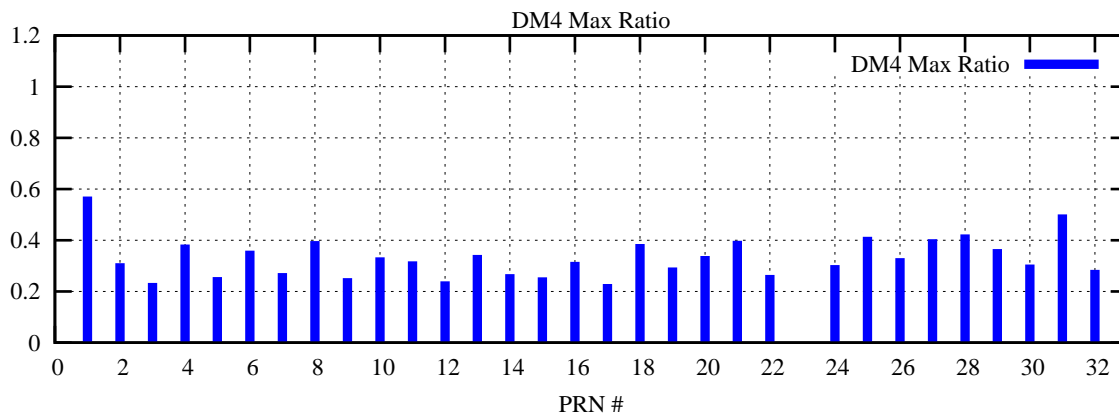

Ratio (PRN Bias/Threshold)

GpsWeek 2100 Day 3

Skinny (Type 0): PRN 8 22
Broad (Type 2): PRN 7 15 17 21 24