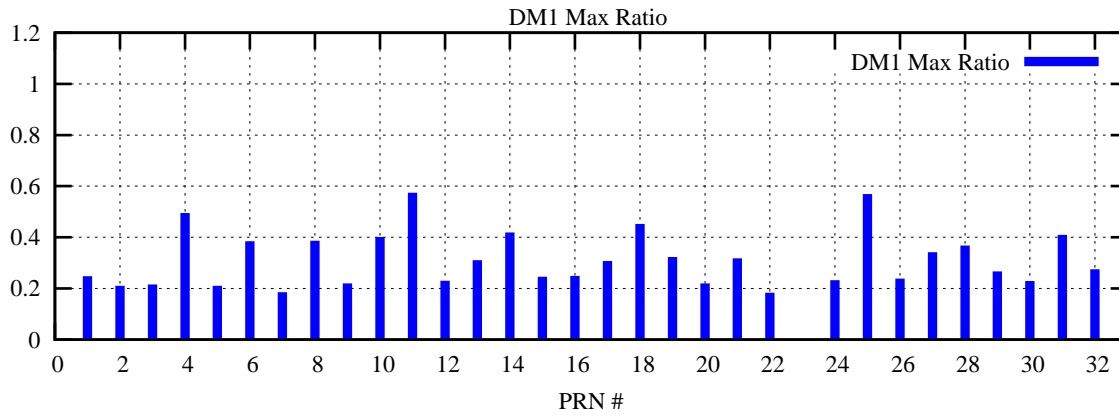

Ratio (PRN Bias/Threshold)

GpsWeek 2100 Day 4

Skinny (Type 0): PRN 8 22
Broad (Type 2): PRN 7 15 17 21 24