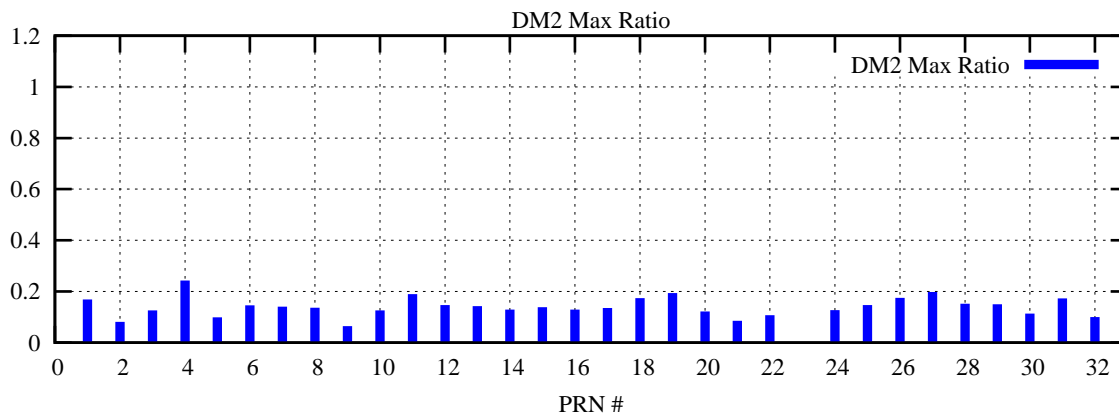

Ratio (PRN Bias/Threshold)

GpsWeek 2100 Day 4

Skinny (Type 0): PRN 8 22
Broad (Type 2): PRN 7 15 17 21 24