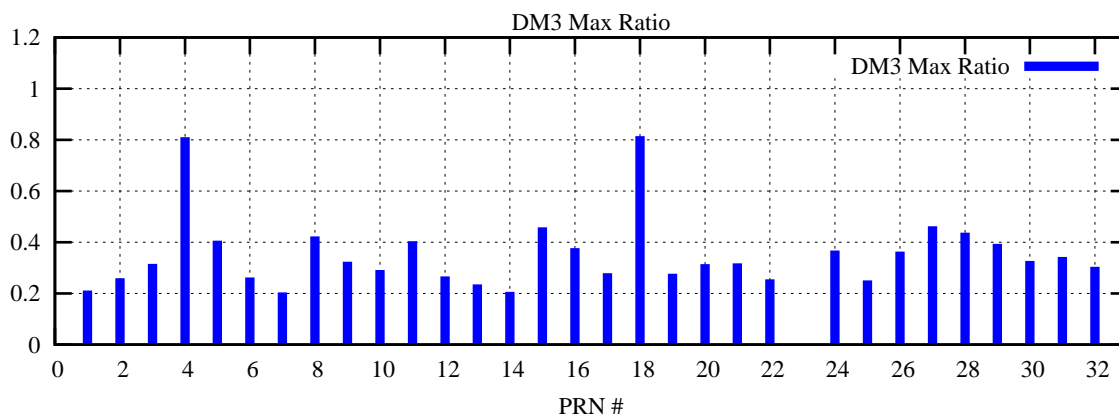

Ratio (PRN Bias/Threshold)

GpsWeek 2100 Day 4

Skinny (Type 0): PRN 8 22
Broad (Type 2): PRN 7 15 17 21 24