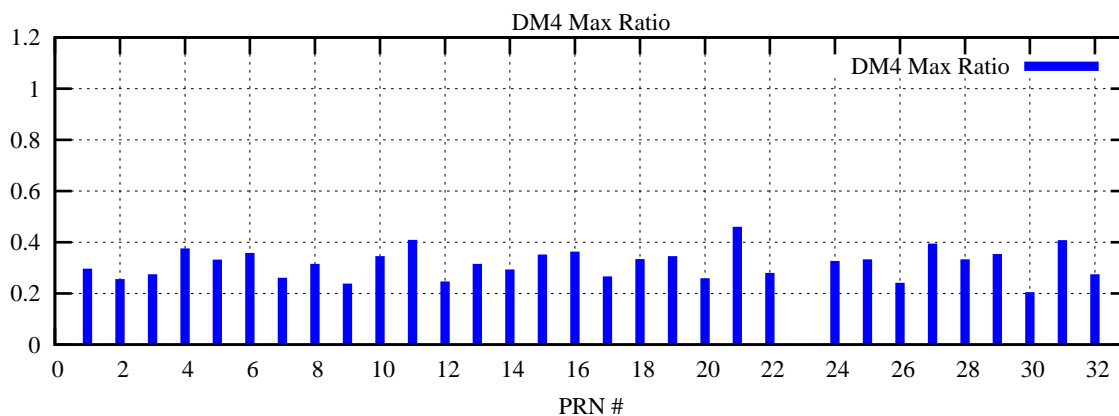

Ratio (PRN Bias/Threshold)

GpsWeek 2100 Day 4

Skinny (Type 0): PRN 8 22
Broad (Type 2): PRN 7 15 17 21 24