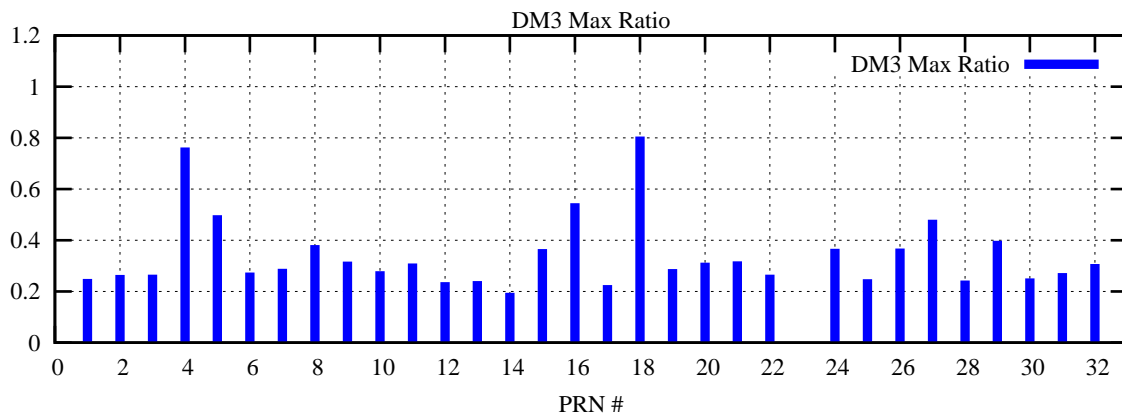

Ratio (PRN Bias/Threshold)

GpsWeek 2100 Day 6

Skinny (Type 0): PRN 8 22  
Broad (Type 2): PRN 7 15 17 21 24