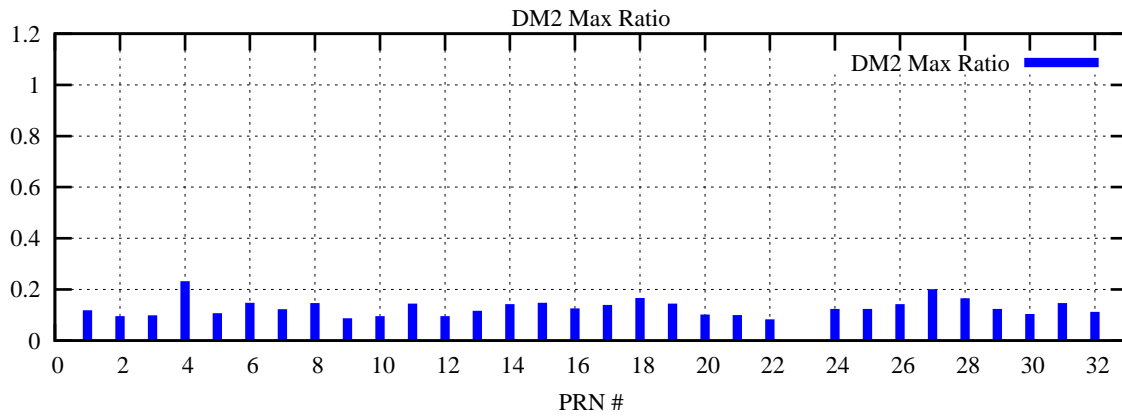

Ratio (PRN Bias/Threshold)

GpsWeek 2100 Day 6

Skinny (Type 0): PRN 8 22  
Broad (Type 2): PRN 7 15 17 21 24