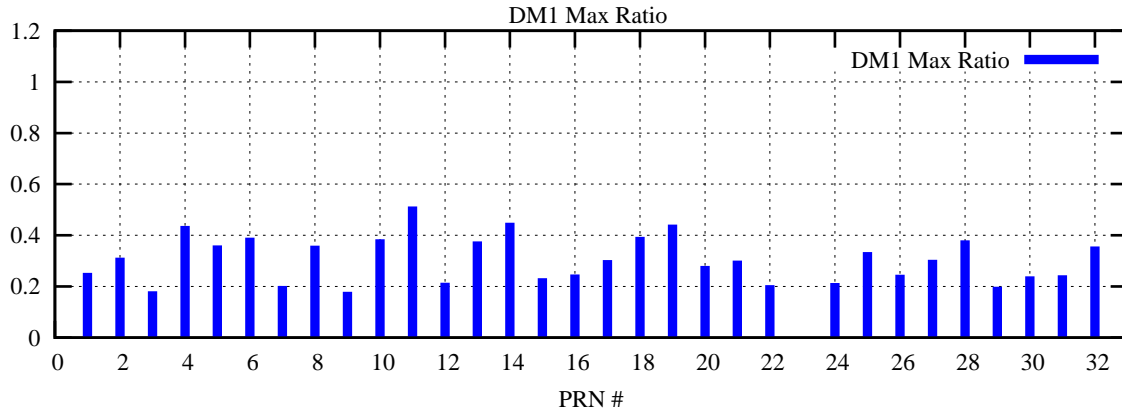

Ratio (PRN Bias/Threshold)

GpsWeek 2100 Day 6

Skinny (Type 0): PRN 8 22  
Broad (Type 2): PRN 7 15 17 21 24