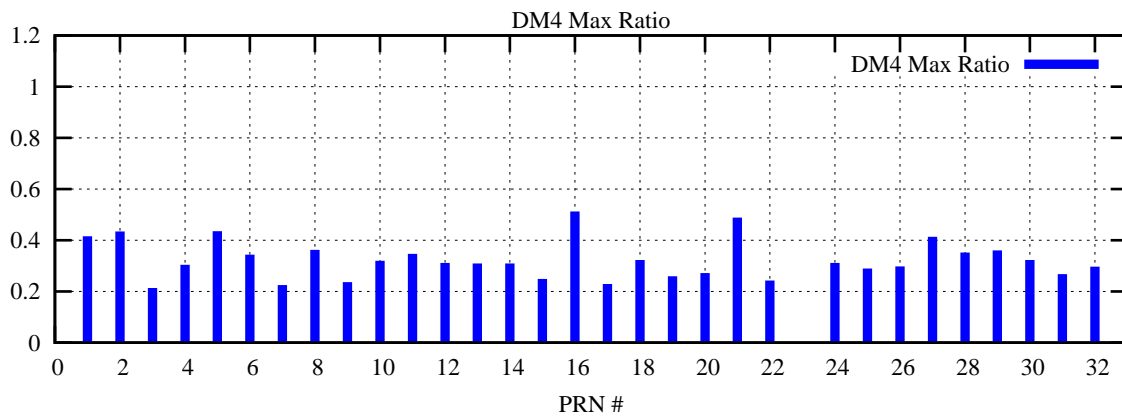

Ratio (PRN Bias/Threshold)

GpsWeek 2100 Day 6

Skinny (Type 0): PRN 8 22  
Broad (Type 2): PRN 7 15 17 21 24