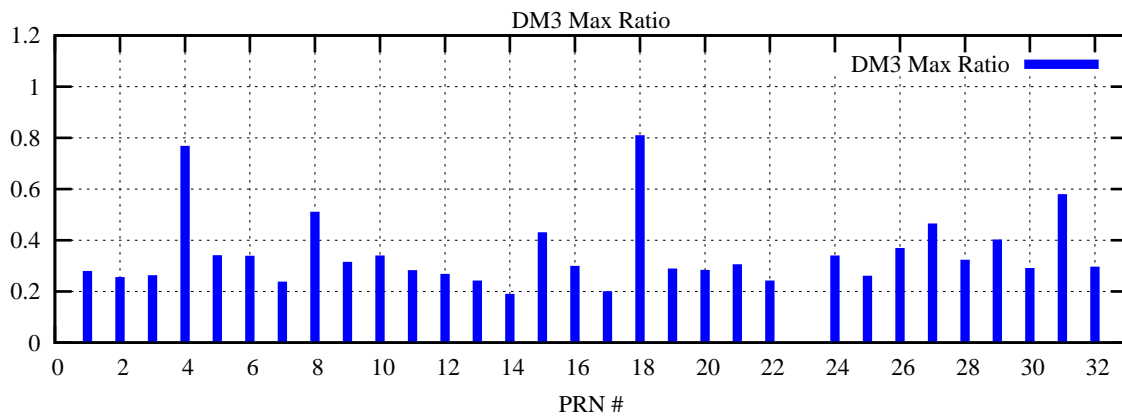

Ratio (PRN Bias/Threshold)

GpsWeek 2101 Day 0

Skinny (Type 0): PRN 8 22
Broad (Type 2): PRN 7 15 17 21 24