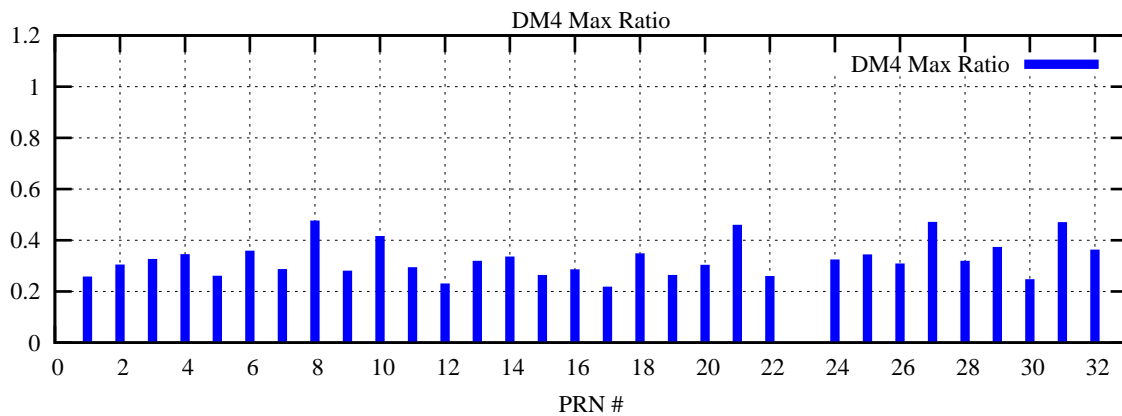

Ratio (PRN Bias/Threshold)

GpsWeek 2101 Day 0

Skinny (Type 0): PRN 8 22
Broad (Type 2): PRN 7 15 17 21 24