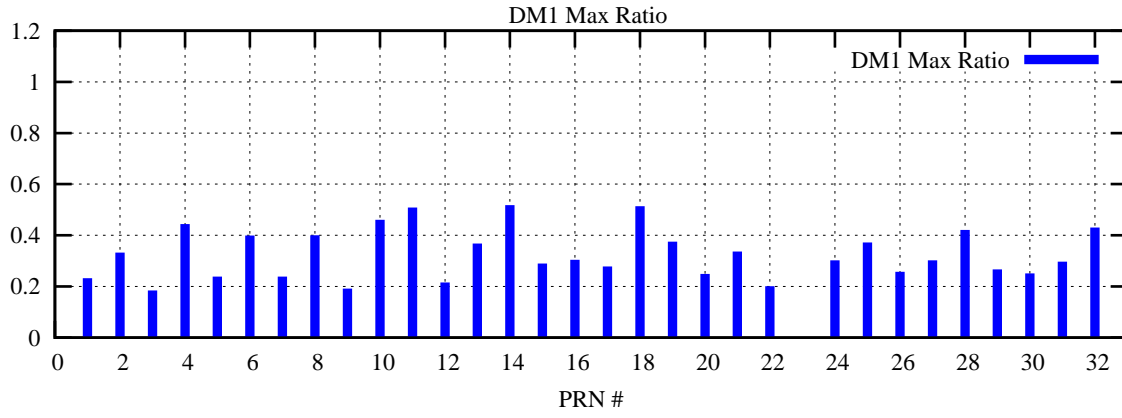

Ratio (PRN Bias/Threshold)

GpsWeek 2101 Day 0

Skinny (Type 0): PRN 8 22
Broad (Type 2): PRN 7 15 17 21 24