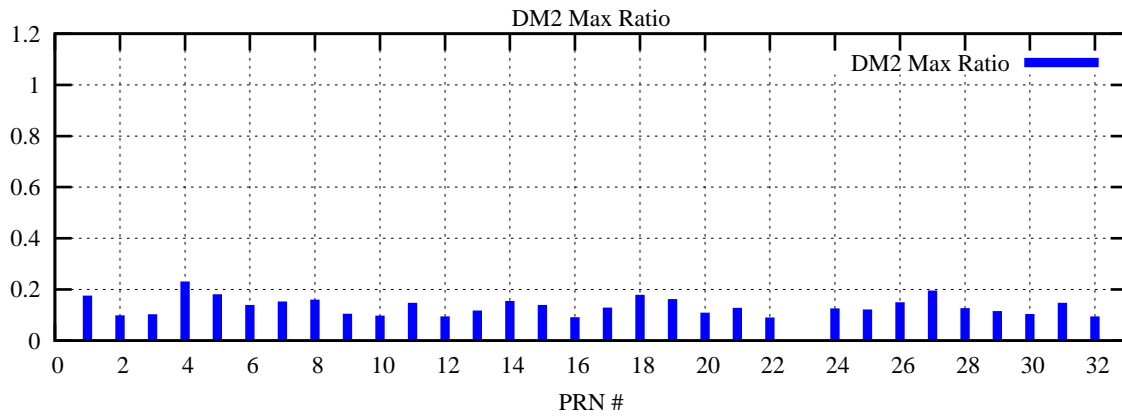

Ratio (PRN Bias/Threshold)

GpsWeek 2101 Day 0

Skinny (Type 0): PRN 8 22
Broad (Type 2): PRN 7 15 17 21 24