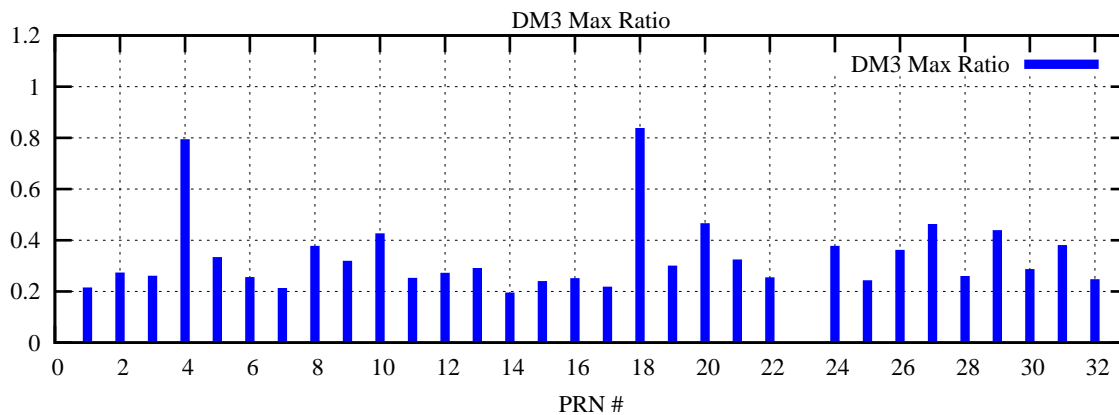

Ratio (PRN Bias/Threshold)

GpsWeek 2102 Day 0

Skinny (Type 0): PRN 8 22
Broad (Type 2): PRN 7 15 17 21 24