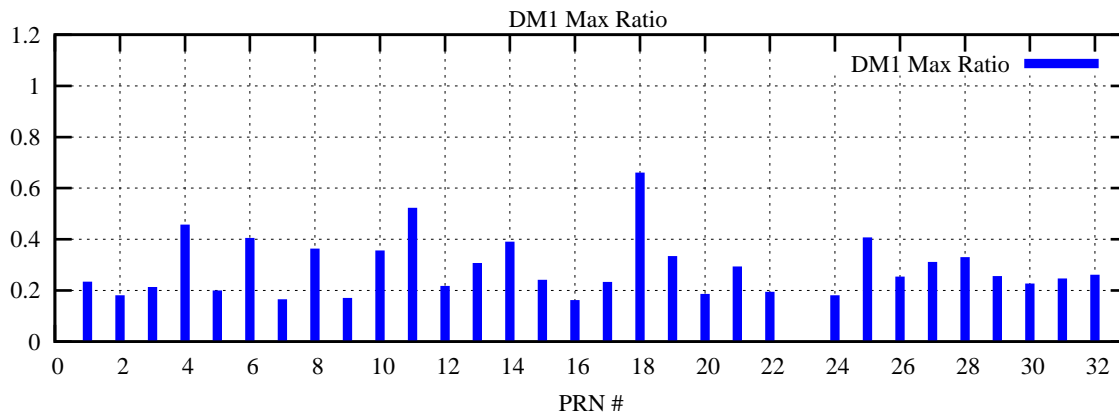

Ratio (PRN Bias/Threshold)

GpsWeek 2102 Day 0

Skinny (Type 0): PRN 8 22
Broad (Type 2): PRN 7 15 17 21 24