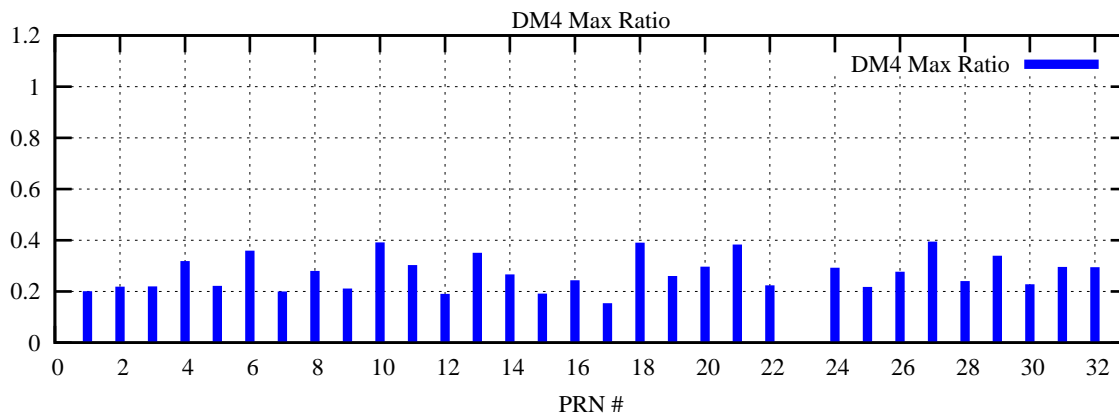

Ratio (PRN Bias/Threshold)

GpsWeek 2102 Day 0

Skinny (Type 0): PRN 8 22
Broad (Type 2): PRN 7 15 17 21 24