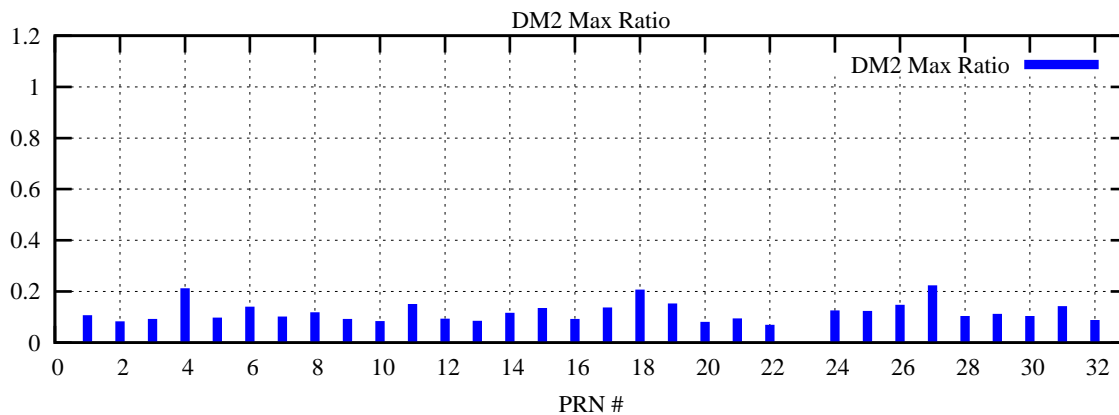

Ratio (PRN Bias/Threshold)

GpsWeek 2102 Day 0

Skinny (Type 0): PRN 8 22
Broad (Type 2): PRN 7 15 17 21 24