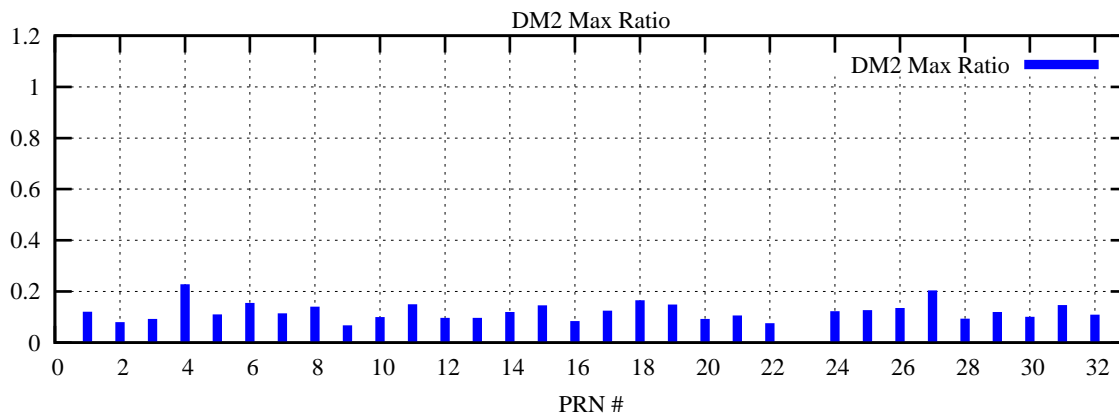

Ratio (PRN Bias/Threshold)

GpsWeek 2103 Day 0

Skinny (Type 0): PRN 8 22  
Broad (Type 2): PRN 7 15 17 21 24