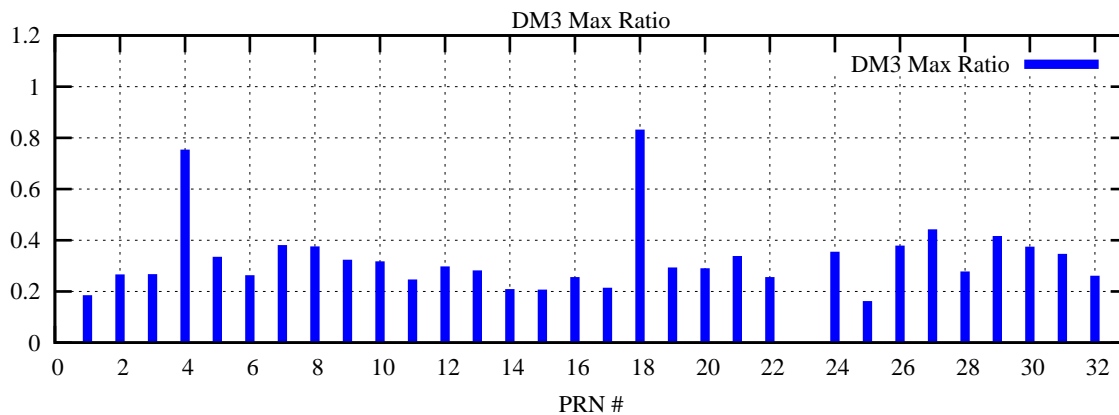

Ratio (PRN Bias/Threshold)

GpsWeek 2103 Day 0

Skinny (Type 0): PRN 8 22  
Broad (Type 2): PRN 7 15 17 21 24