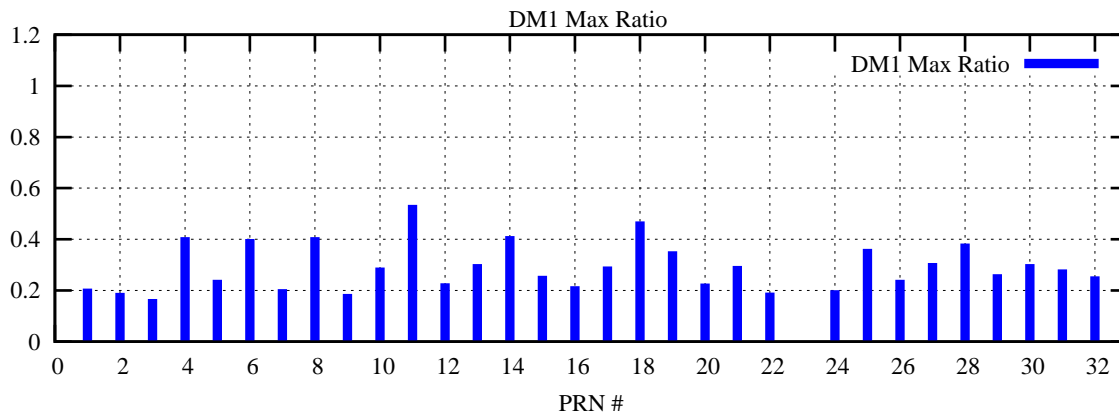

Ratio (PRN Bias/Threshold)

GpsWeek 2103 Day 0

Skinny (Type 0): PRN 8 22  
Broad (Type 2): PRN 7 15 17 21 24