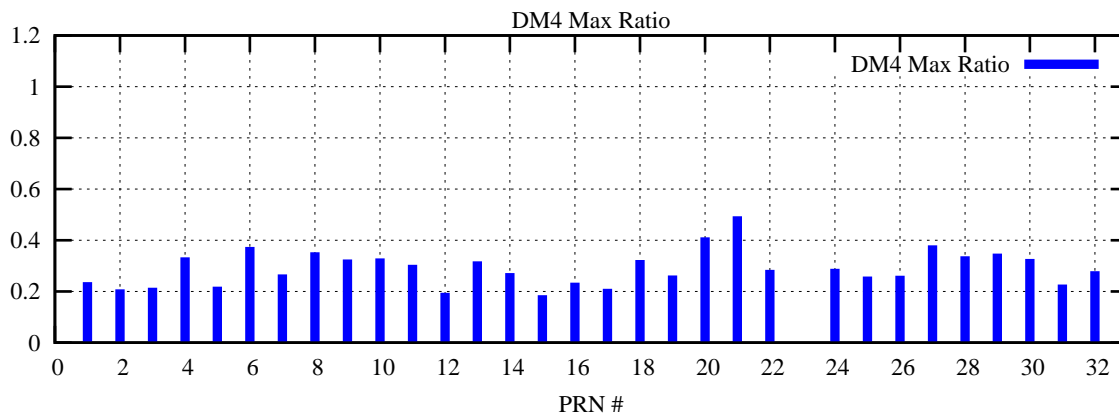

Ratio (PRN Bias/Threshold)

GpsWeek 2103 Day 0

Skinny (Type 0): PRN 8 22  
Broad (Type 2): PRN 7 15 17 21 24