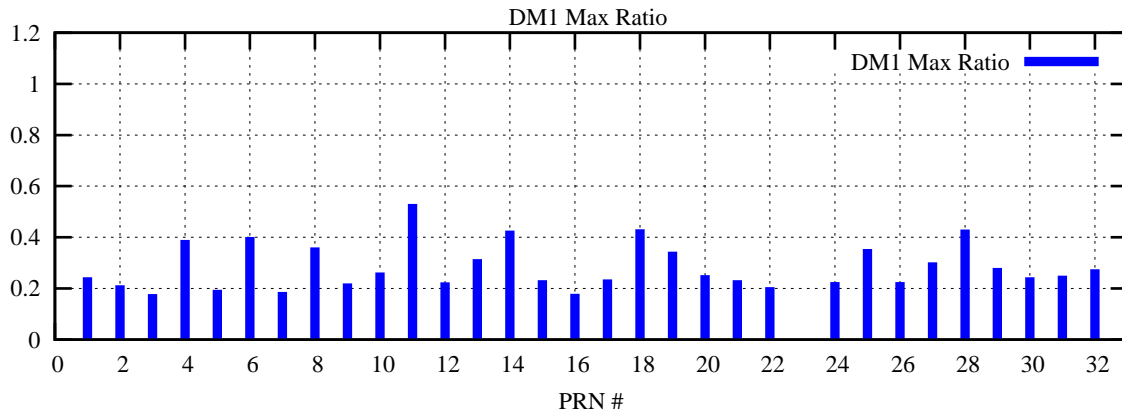

Ratio (PRN Bias/Threshold)
GpsWeek 2104 Day 0

Skinny (Type 0): PRN 8 22
Broad (Type 2): PRN 7 15 17 21 24