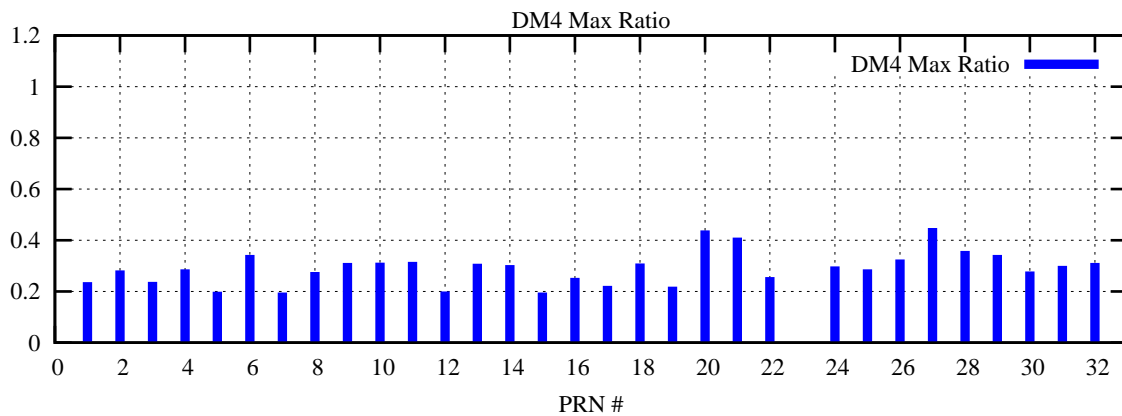

Ratio (PRN Bias/Threshold)
GpsWeek 2104 Day 0

Skinny (Type 0): PRN 8 22
Broad (Type 2): PRN 7 15 17 21 24