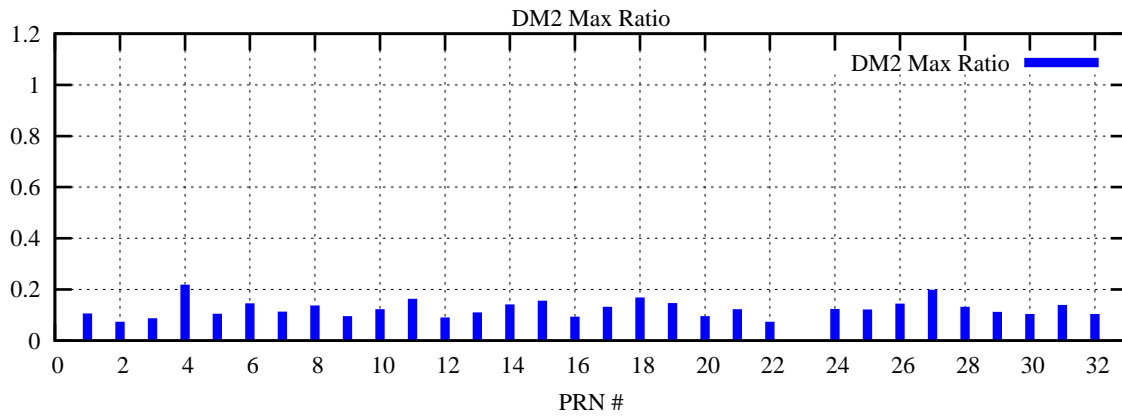

Ratio (PRN Bias/Threshold)
GpsWeek 2104 Day 0

Skinny (Type 0): PRN 8 22
Broad (Type 2): PRN 7 15 17 21 24