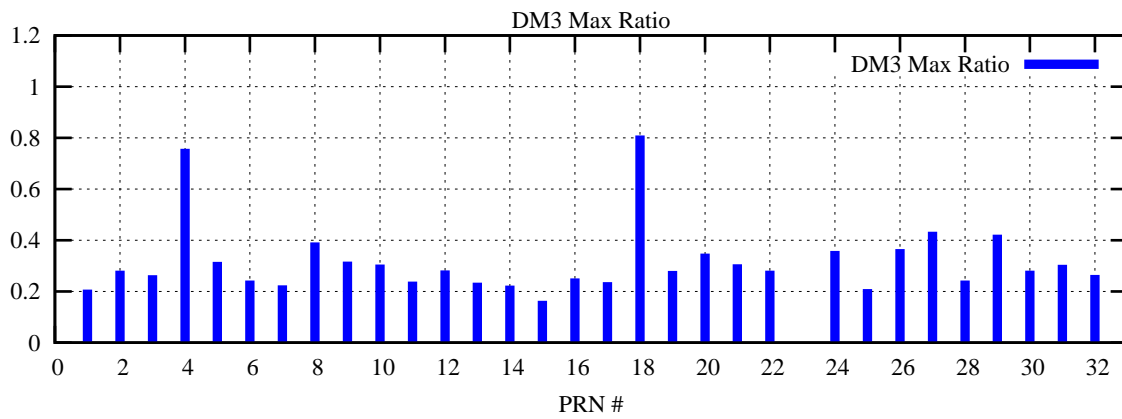

Ratio (PRN Bias/Threshold)
GpsWeek 2104 Day 0

Skinny (Type 0): PRN 8 22
Broad (Type 2): PRN 7 15 17 21 24