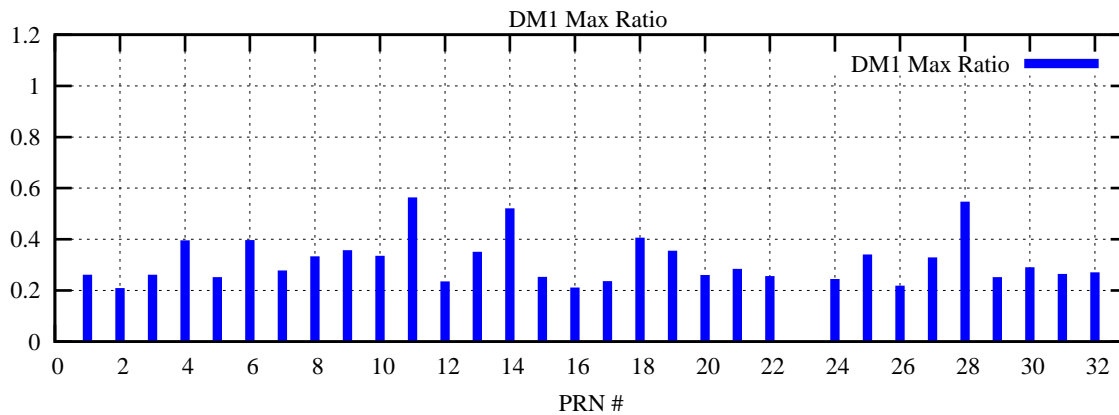

Ratio (PRN Bias/Threshold)

GpsWeek 2104 Day 2

Skinny (Type 0): PRN 8 22
Broad (Type 2): PRN 7 15 17 21 24