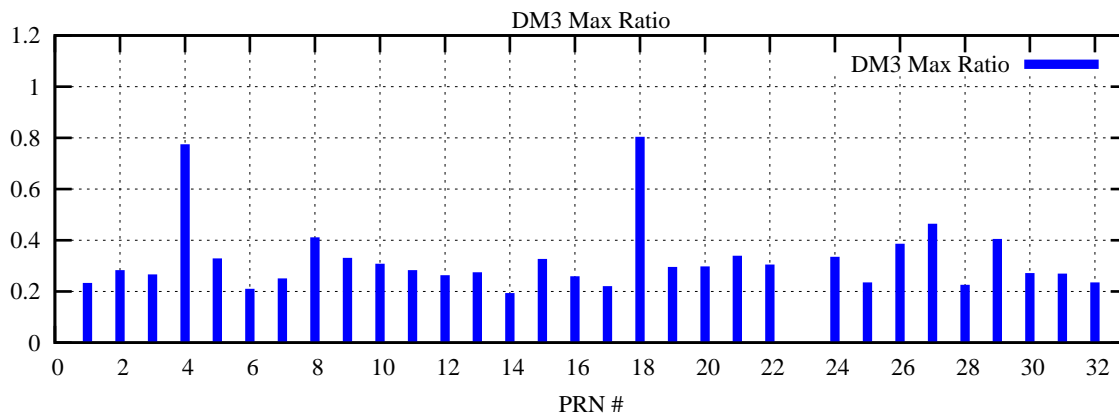

Ratio (PRN Bias/Threshold)

GpsWeek 2104 Day 2

Skinny (Type 0): PRN 8 22
Broad (Type 2): PRN 7 15 17 21 24