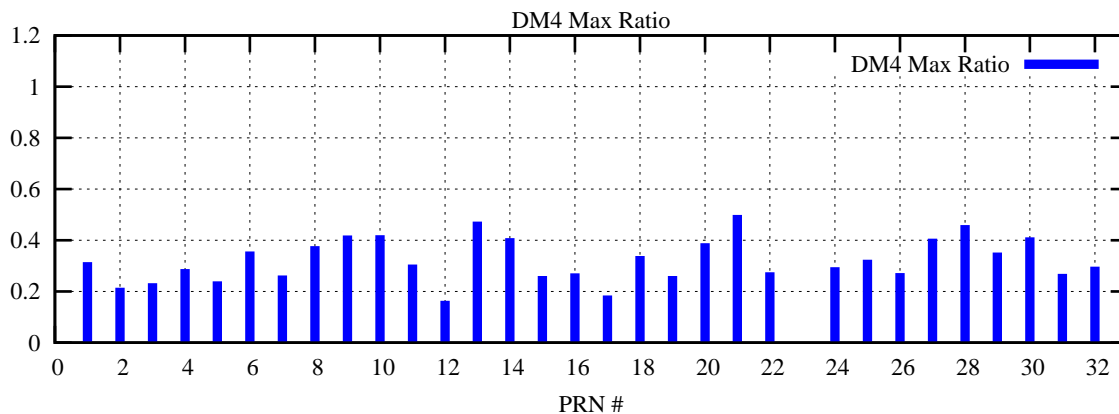

Ratio (PRN Bias/Threshold)

GpsWeek 2104 Day 2

Skinny (Type 0): PRN 8 22
Broad (Type 2): PRN 7 15 17 21 24