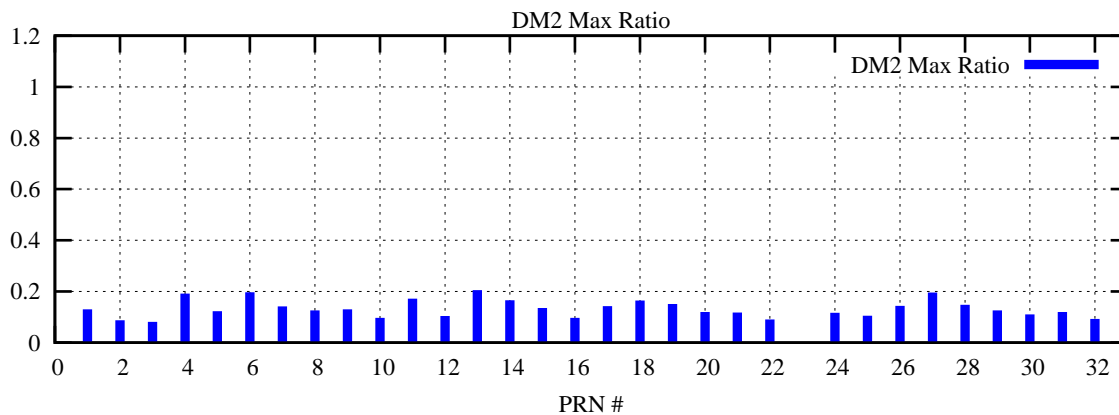

Ratio (PRN Bias/Threshold)

GpsWeek 2104 Day 2

Skinny (Type 0): PRN 8 22
Broad (Type 2): PRN 7 15 17 21 24