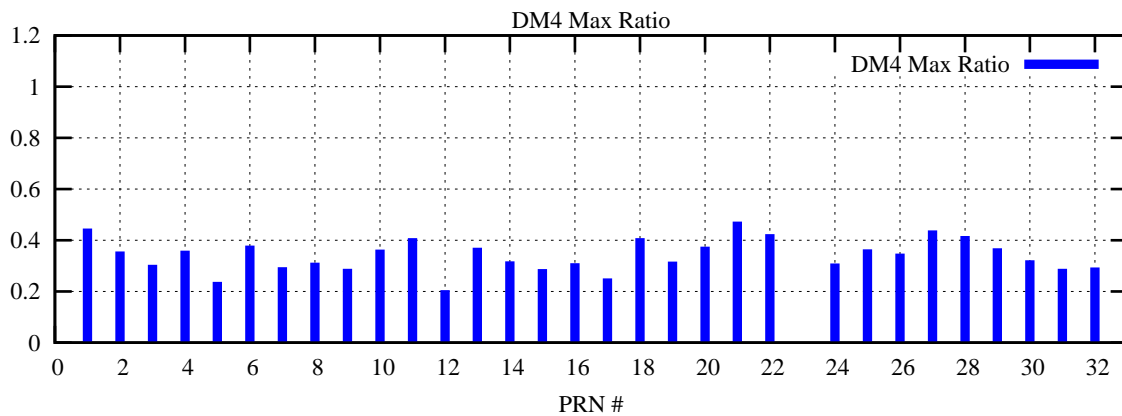

Ratio (PRN Bias/Threshold)

GpsWeek 2104 Day 4

Skinny (Type 0): PRN 8 22
Broad (Type 2): PRN 7 15 17 21 24