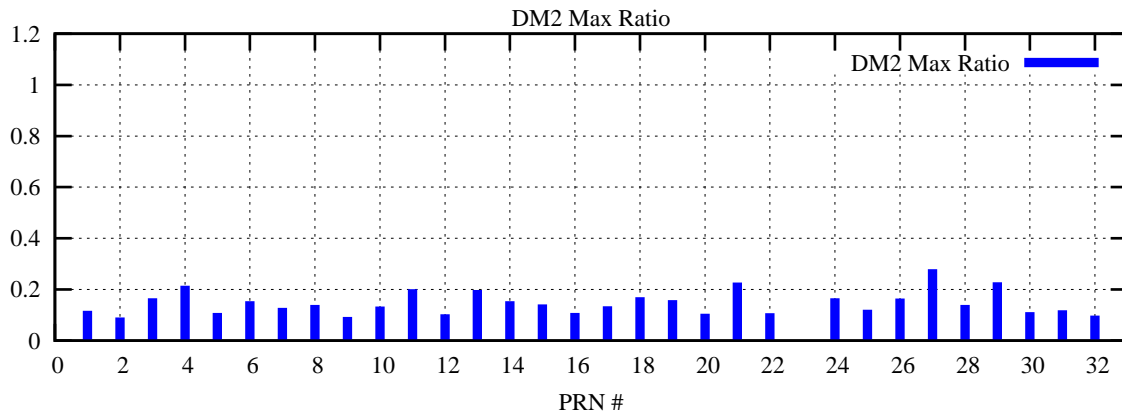

Ratio (PRN Bias/Threshold)

GpsWeek 2104 Day 4

Skinny (Type 0): PRN 8 22
Broad (Type 2): PRN 7 15 17 21 24