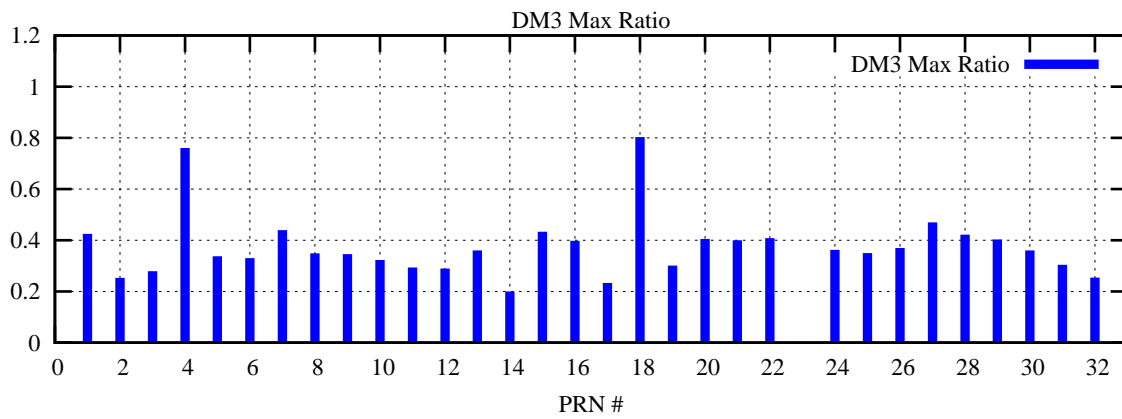

Ratio (PRN Bias/Threshold)

GpsWeek 2104 Day 4

Skinny (Type 0): PRN 8 22
Broad (Type 2): PRN 7 15 17 21 24