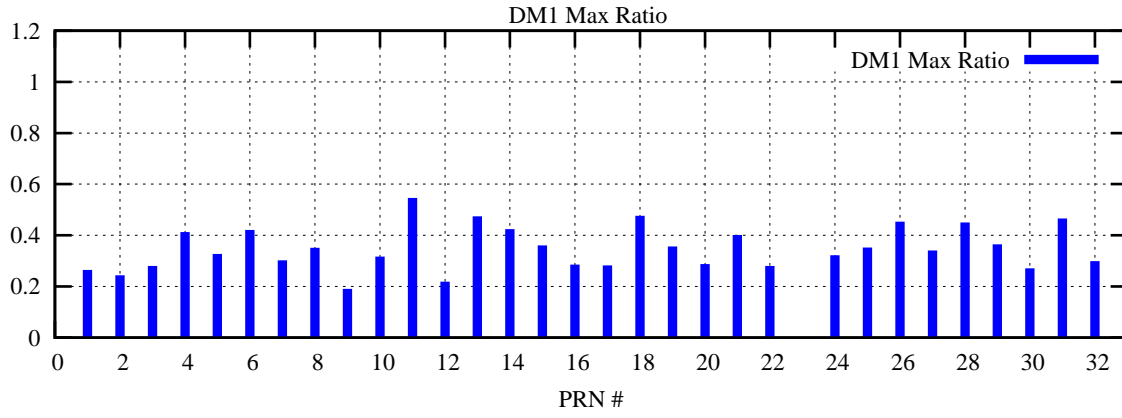

Ratio (PRN Bias/Threshold)

GpsWeek 2104 Day 4

Skinny (Type 0): PRN 8 22
Broad (Type 2): PRN 7 15 17 21 24