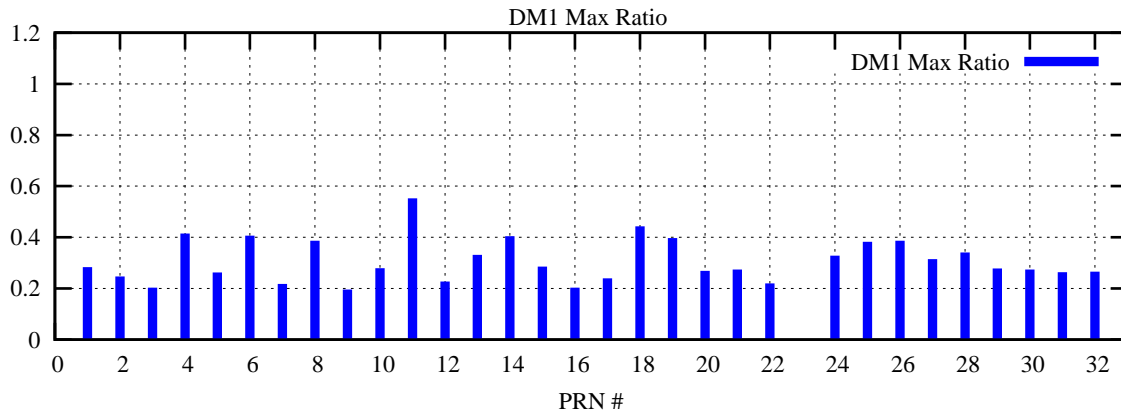

Ratio (PRN Bias/Threshold)

GpsWeek 2104 Day 5

Skinny (Type 0): PRN 8 22  
Broad (Type 2): PRN 7 15 17 21 24