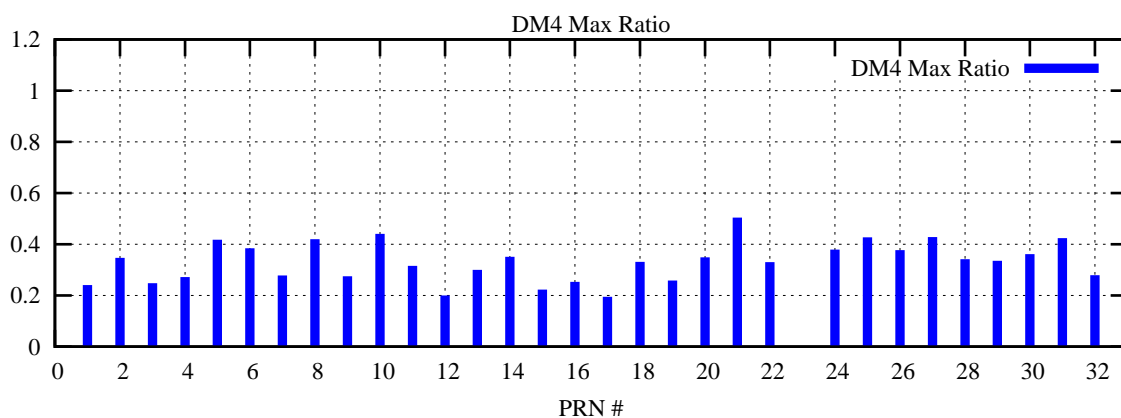

Ratio (PRN Bias/Threshold)

GpsWeek 2104 Day 5

Skinny (Type 0): PRN 8 22  
Broad (Type 2): PRN 7 15 17 21 24