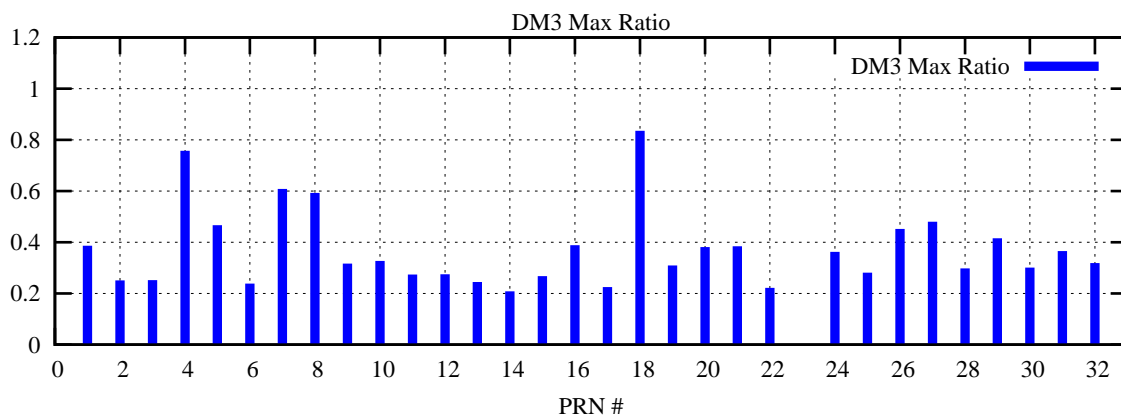

Ratio (PRN Bias/Threshold)

GpsWeek 2104 Day 5

Skinny (Type 0): PRN 8 22  
Broad (Type 2): PRN 7 15 17 21 24