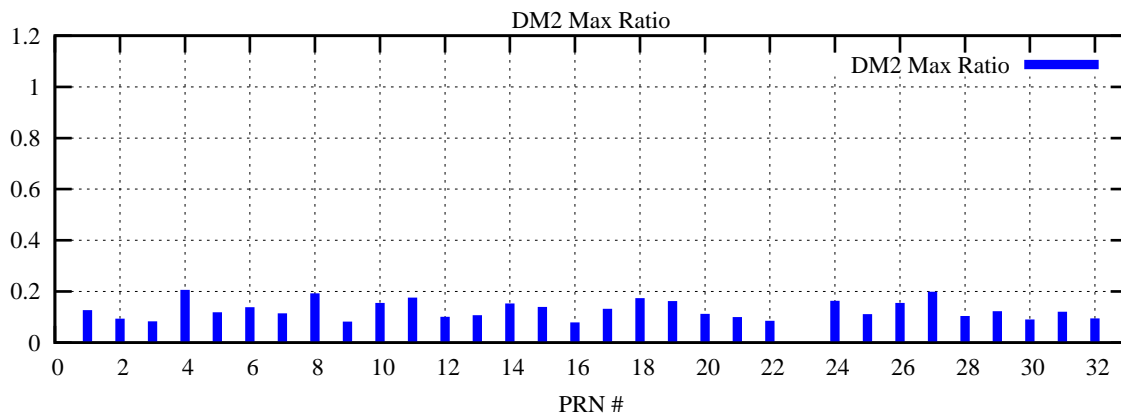

Ratio (PRN Bias/Threshold)

GpsWeek 2104 Day 5

Skinny (Type 0): PRN 8 22  
Broad (Type 2): PRN 7 15 17 21 24