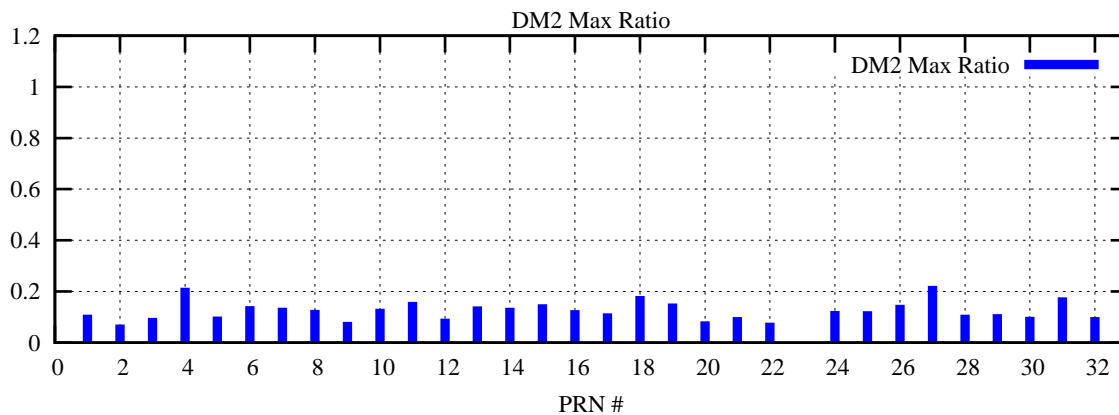

Ratio (PRN Bias/Threshold)

GpsWeek 2104 Day 6

Skinny (Type 0): PRN 8 22
Broad (Type 2): PRN 7 15 17 21 24