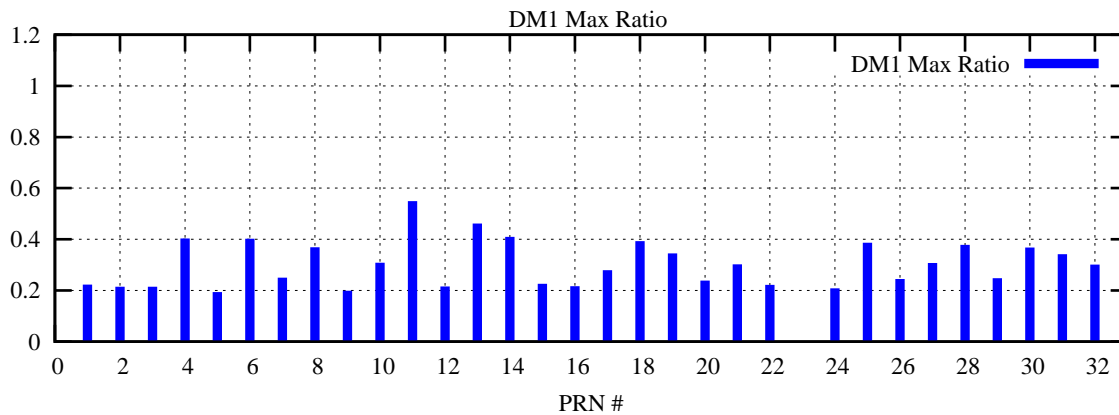

Ratio (PRN Bias/Threshold)

GpsWeek 2104 Day 6

Skinny (Type 0): PRN 8 22
Broad (Type 2): PRN 7 15 17 21 24