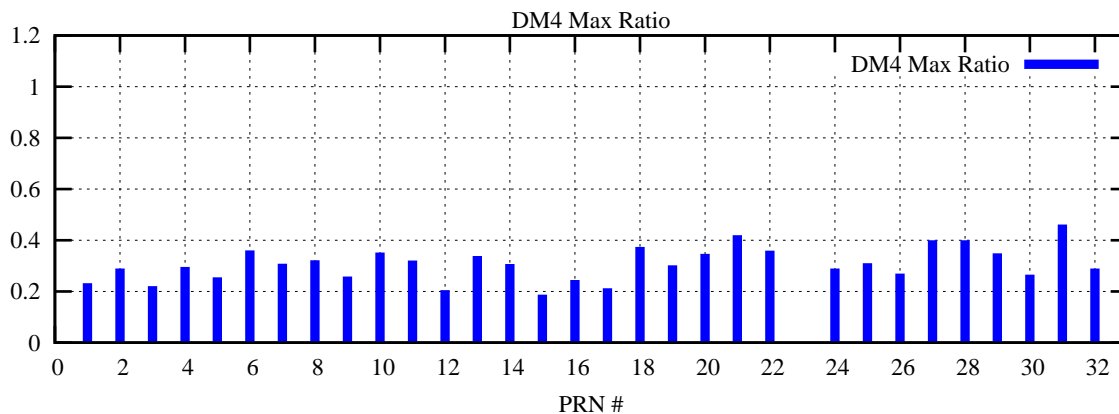

Ratio (PRN Bias/Threshold)

GpsWeek 2104 Day 6

Skinny (Type 0): PRN 8 22
Broad (Type 2): PRN 7 15 17 21 24