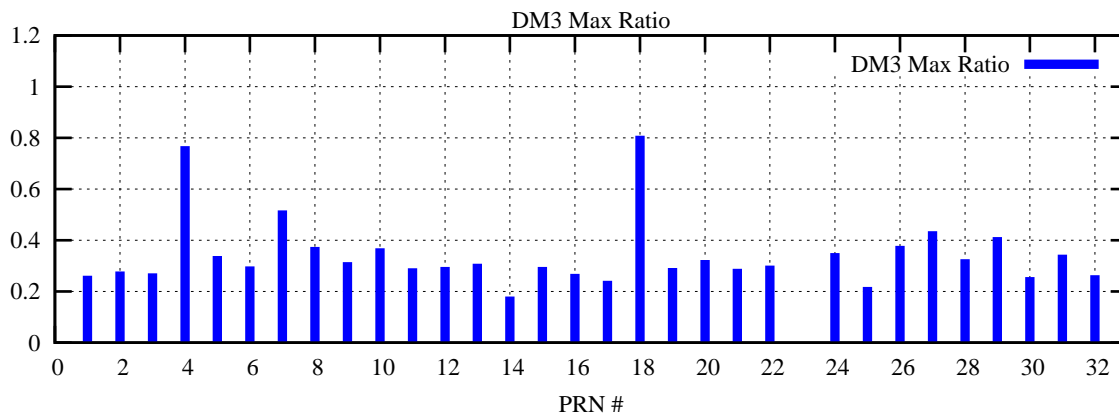

Ratio (PRN Bias/Threshold)

GpsWeek 2104 Day 6

Skinny (Type 0): PRN 8 22
Broad (Type 2): PRN 7 15 17 21 24