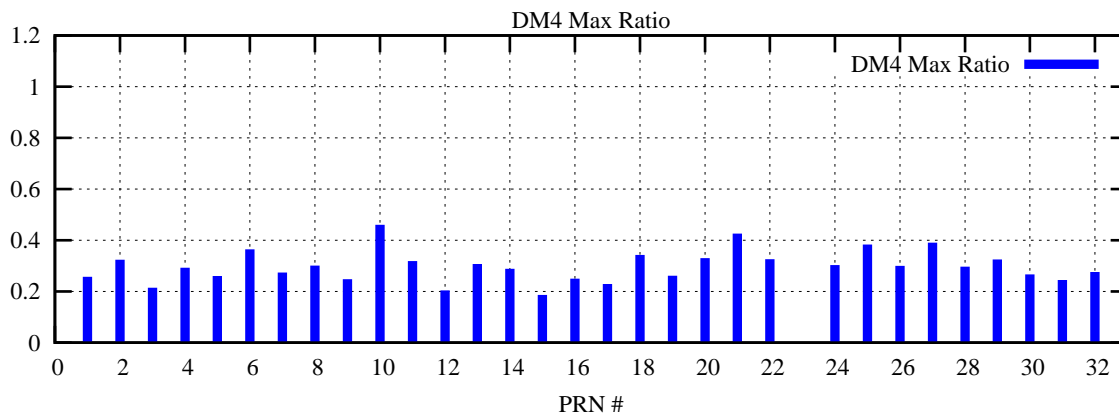

Ratio (PRN Bias/Threshold)

GpsWeek 2105 Day 6

Skinny (Type 0): PRN 8 22  
Broad (Type 2): PRN 7 15 17 21 24