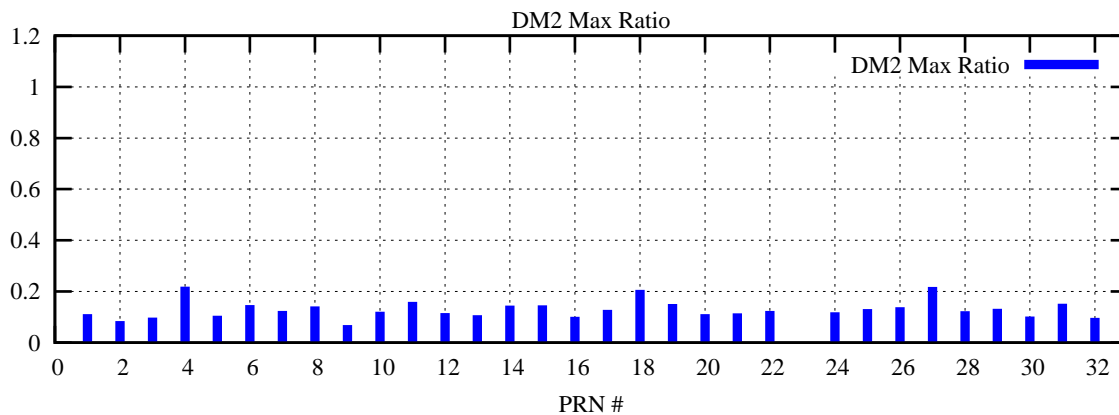

Ratio (PRN Bias/Threshold)

GpsWeek 2105 Day 6

Skinny (Type 0): PRN 8 22  
Broad (Type 2): PRN 7 15 17 21 24