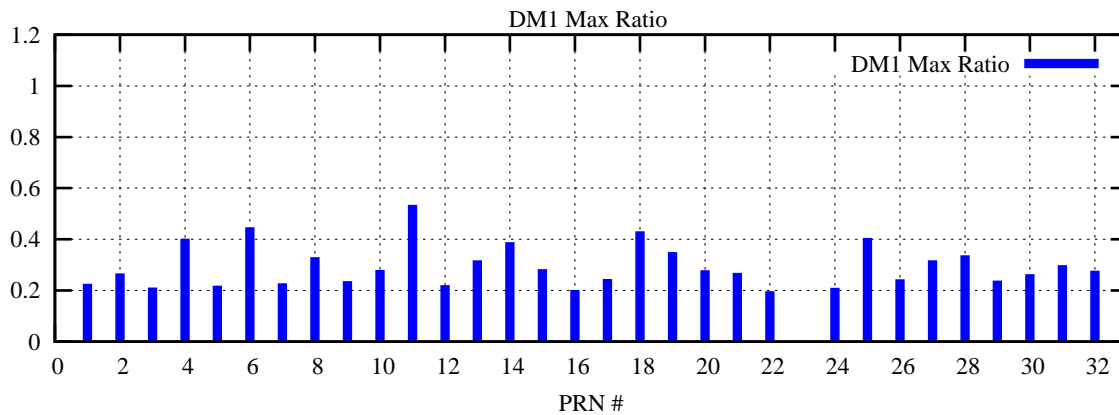

Ratio (PRN Bias/Threshold)

GpsWeek 2105 Day 6

Skinny (Type 0): PRN 8 22  
Broad (Type 2): PRN 7 15 17 21 24