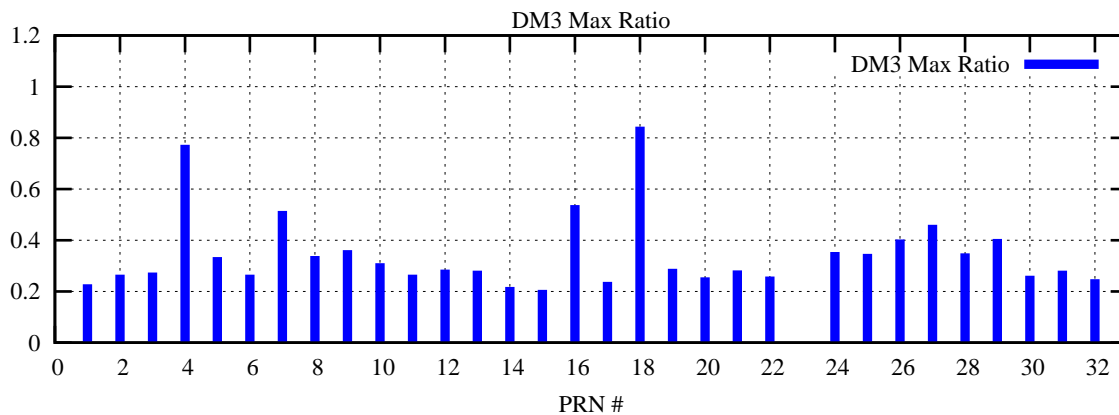

Ratio (PRN Bias/Threshold)

GpsWeek 2105 Day 6

Skinny (Type 0): PRN 8 22  
Broad (Type 2): PRN 7 15 17 21 24