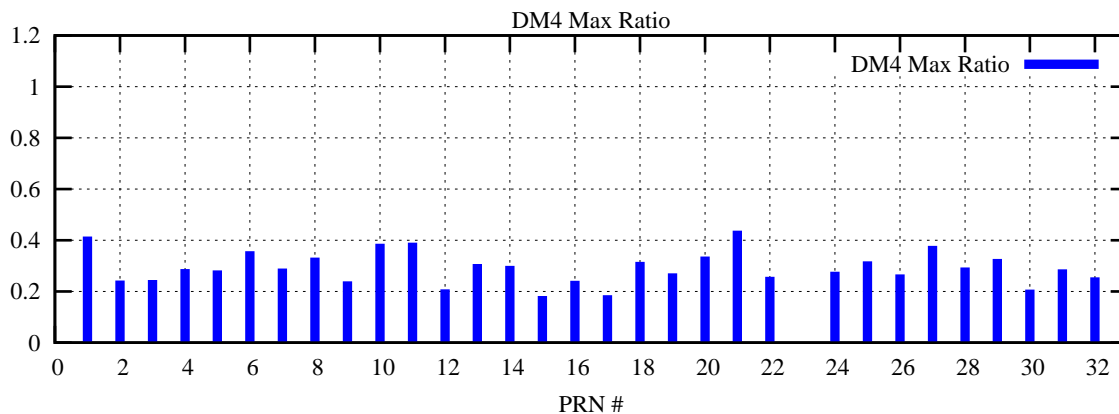

Ratio (PRN Bias/Threshold)

GpsWeek 2106 Day 0

Skinny (Type 0): PRN 8 22
Broad (Type 2): PRN 7 15 17 21 24