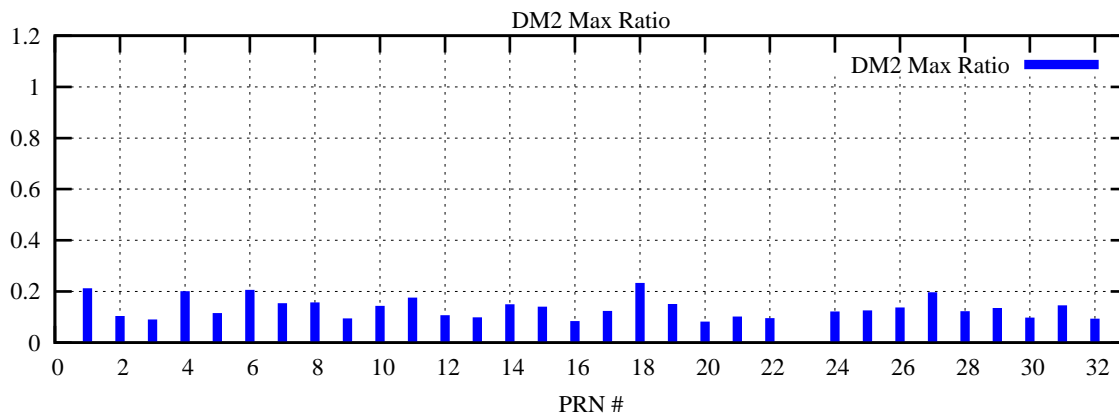

Ratio (PRN Bias/Threshold)

GpsWeek 2106 Day 0

Skinny (Type 0): PRN 8 22
Broad (Type 2): PRN 7 15 17 21 24