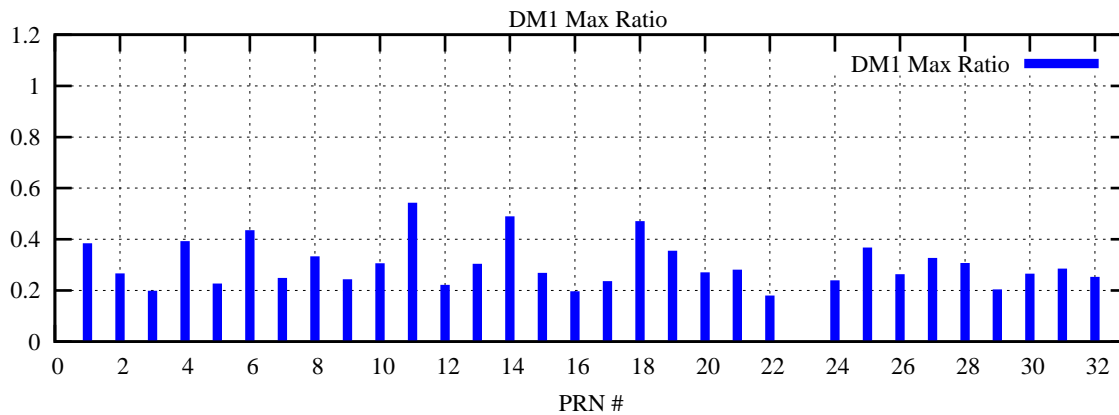

Ratio (PRN Bias/Threshold)

GpsWeek 2106 Day 0

Skinny (Type 0): PRN 8 22
Broad (Type 2): PRN 7 15 17 21 24