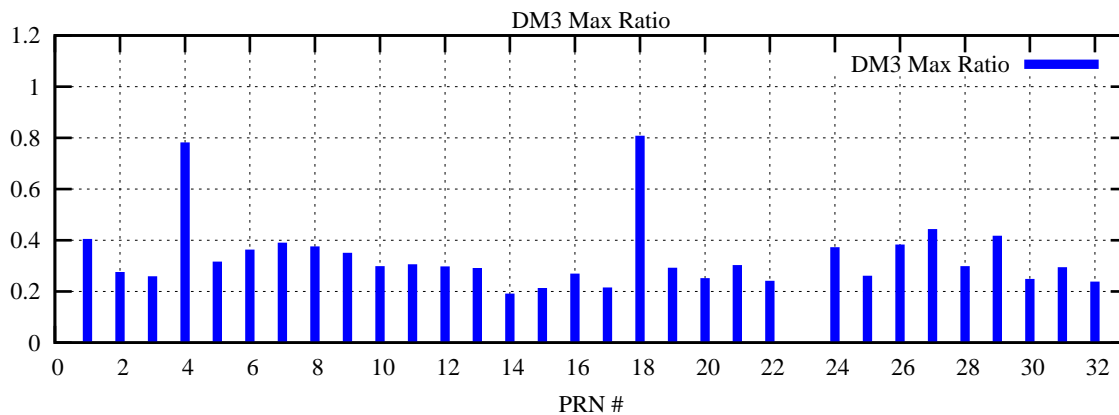

Ratio (PRN Bias/Threshold)

GpsWeek 2106 Day 0

Skinny (Type 0): PRN 8 22
Broad (Type 2): PRN 7 15 17 21 24