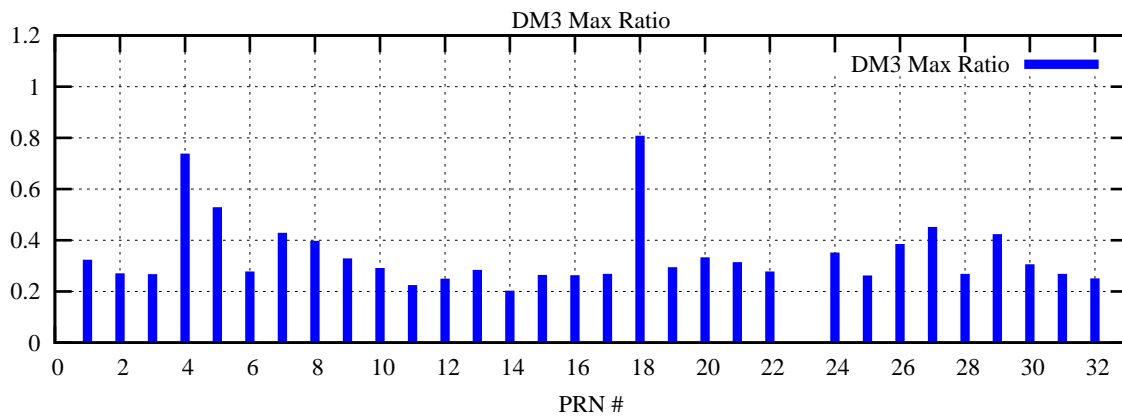

Ratio (PRN Bias/Threshold)

GpsWeek 2107 Day 0

Skinny (Type 0): PRN 8 22  
Broad (Type 2): PRN 7 15 17 21 24