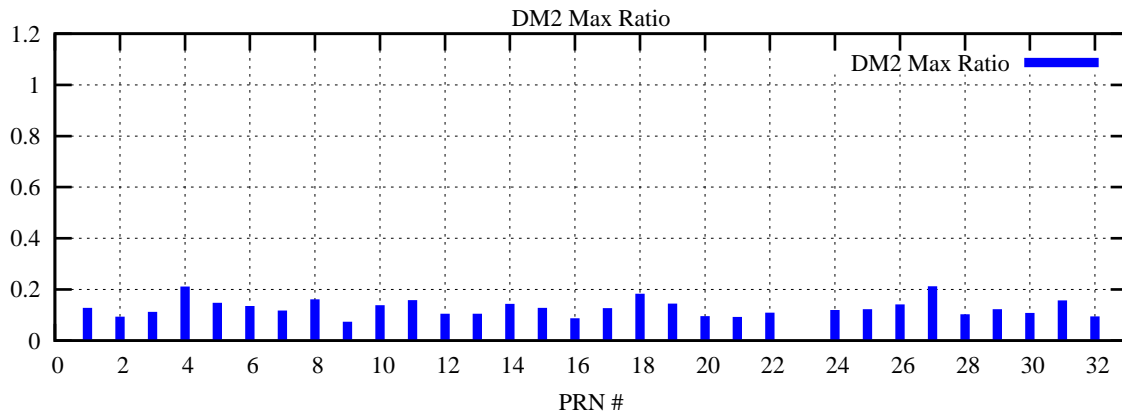

Ratio (PRN Bias/Threshold)

GpsWeek 2107 Day 0

Skinny (Type 0): PRN 8 22  
Broad (Type 2): PRN 7 15 17 21 24