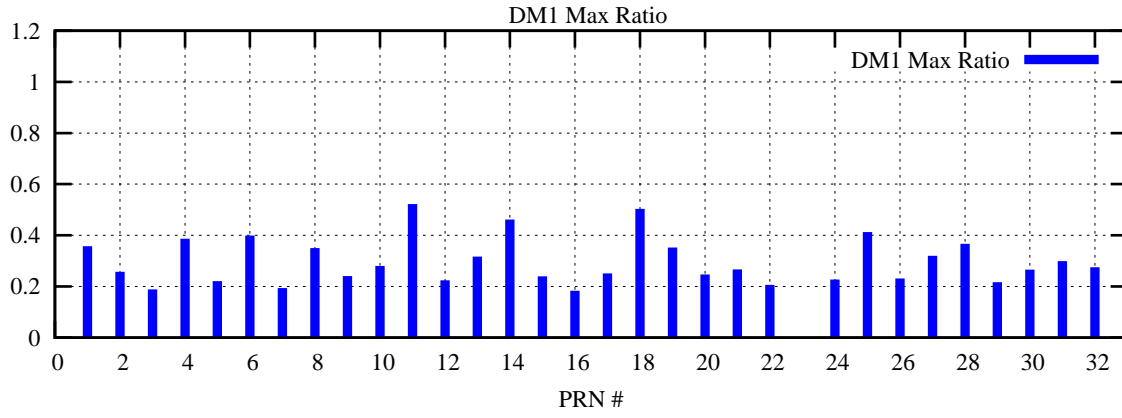

Ratio (PRN Bias/Threshold)

GpsWeek 2107 Day 0

Skinny (Type 0): PRN 8 22  
Broad (Type 2): PRN 7 15 17 21 24