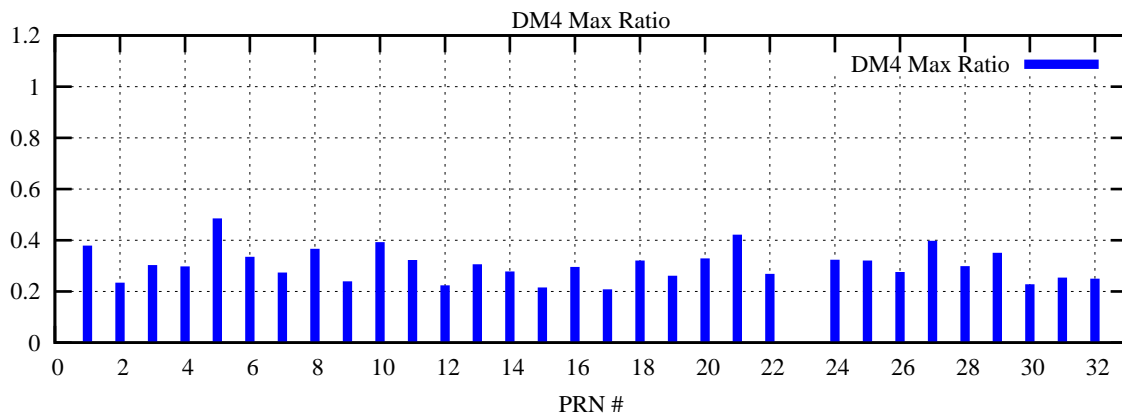

Ratio (PRN Bias/Threshold)

GpsWeek 2107 Day 0

Skinny (Type 0): PRN 8 22  
Broad (Type 2): PRN 7 15 17 21 24