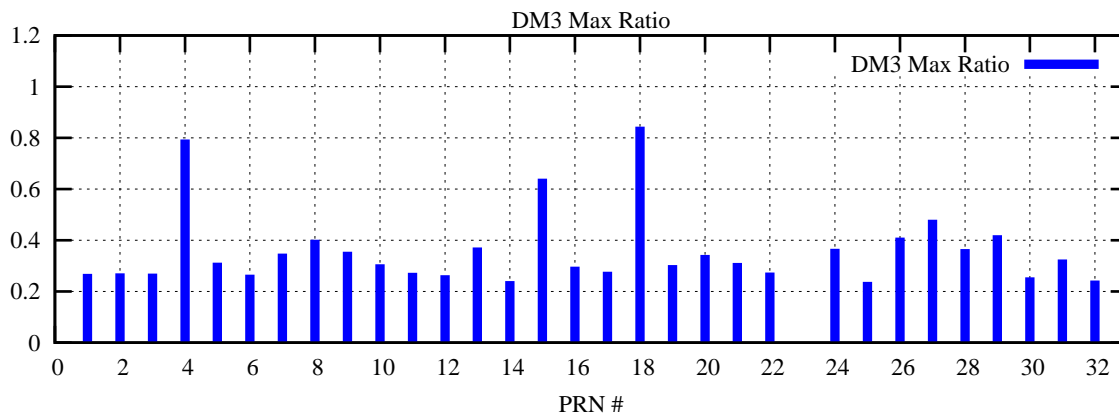

Ratio (PRN Bias/Threshold)

GpsWeek 2107 Day 6

Skinny (Type 0): PRN 8 22  
Broad (Type 2): PRN 7 15 17 21 24