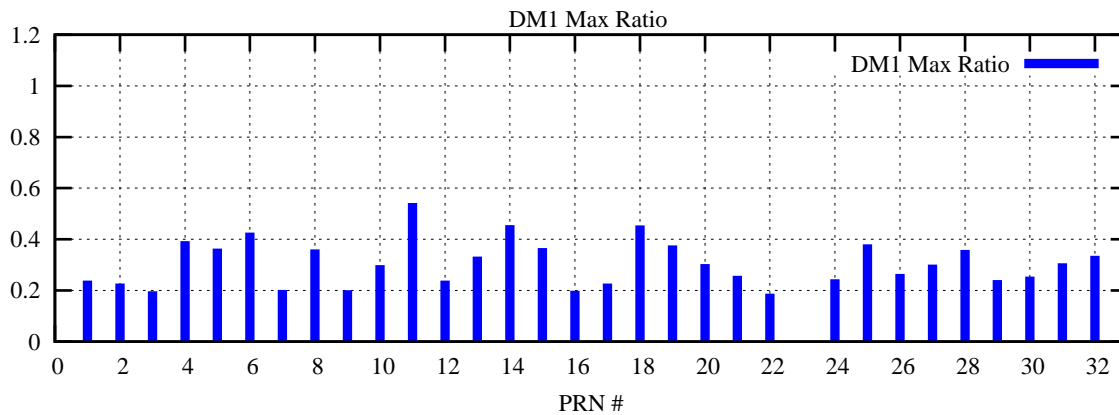

Ratio (PRN Bias/Threshold)

GpsWeek 2107 Day 6

Skinny (Type 0): PRN 8 22  
Broad (Type 2): PRN 7 15 17 21 24