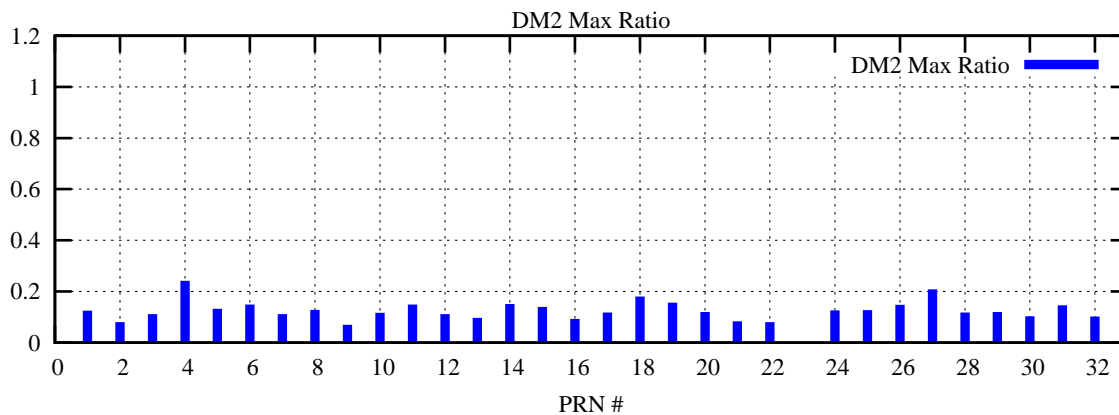

Ratio (PRN Bias/Threshold)

GpsWeek 2107 Day 6

Skinny (Type 0): PRN 8 22  
Broad (Type 2): PRN 7 15 17 21 24