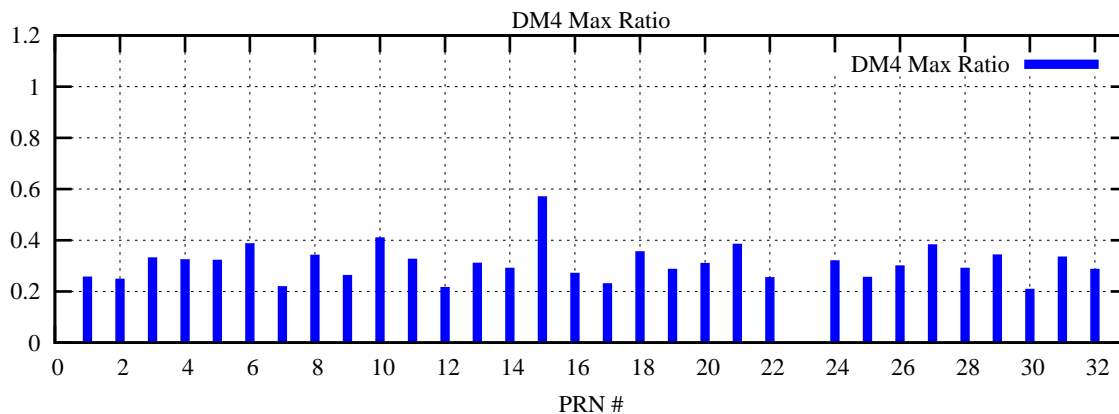

Ratio (PRN Bias/Threshold)

GpsWeek 2107 Day 6

Skinny (Type 0): PRN 8 22  
Broad (Type 2): PRN 7 15 17 21 24