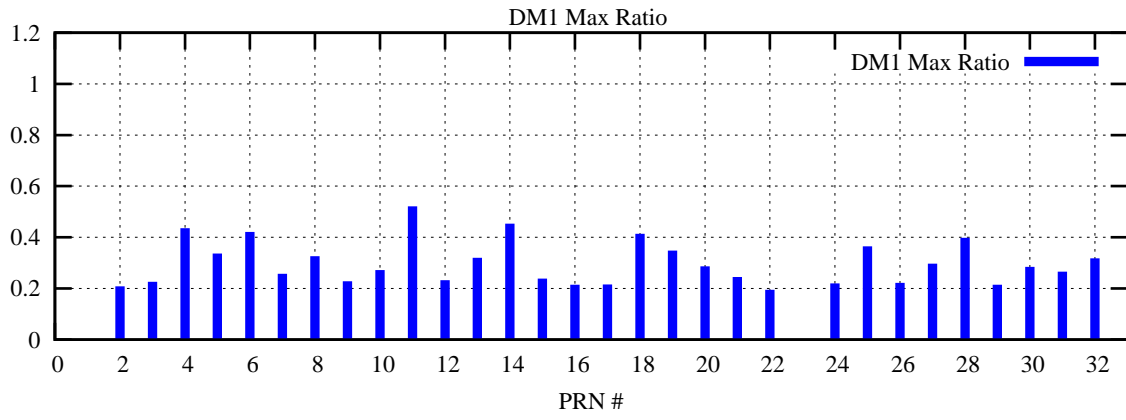

Ratio (PRN Bias/Threshold)  
GpsWeek 2109 Day 0

Skinny (Type 0): PRN 8 22  
Broad (Type 2): PRN 7 15 17 21 24