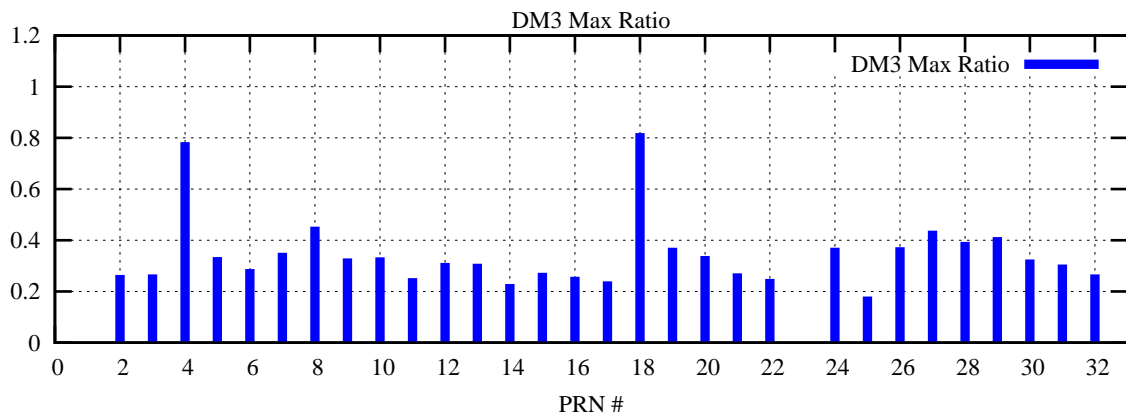

Ratio (PRN Bias/Threshold)  
GpsWeek 2109 Day 0

Skinny (Type 0): PRN 8 22  
Broad (Type 2): PRN 7 15 17 21 24