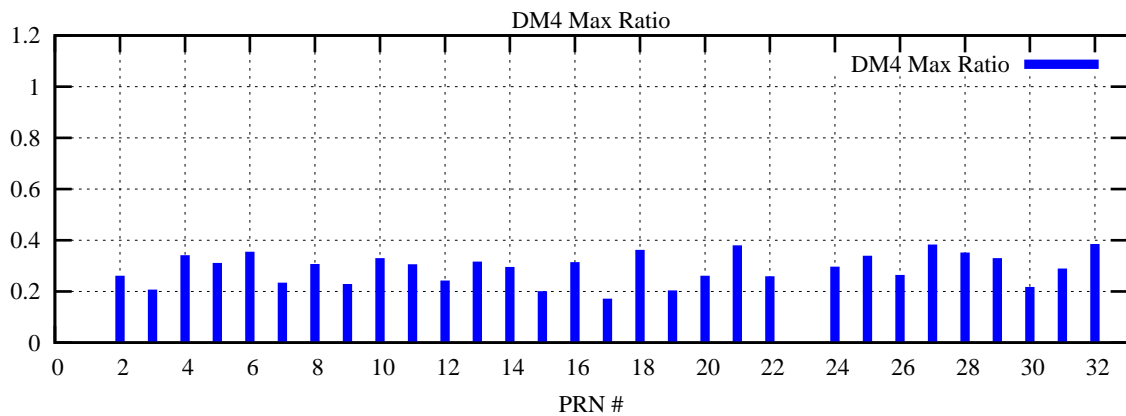

Ratio (PRN Bias/Threshold)  
GpsWeek 2109 Day 0

Skinny (Type 0): PRN 8 22  
Broad (Type 2): PRN 7 15 17 21 24