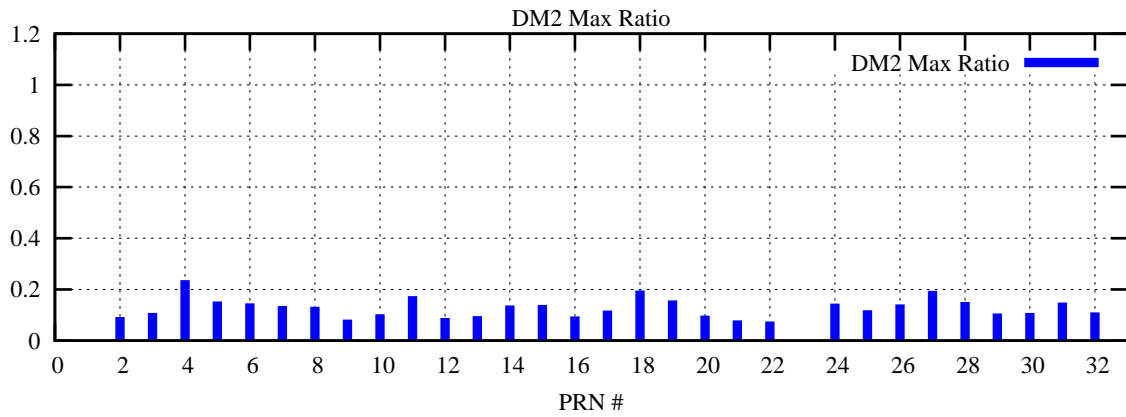

Ratio (PRN Bias/Threshold)  
GpsWeek 2109 Day 0

Skinny (Type 0): PRN 8 22  
Broad (Type 2): PRN 7 15 17 21 24