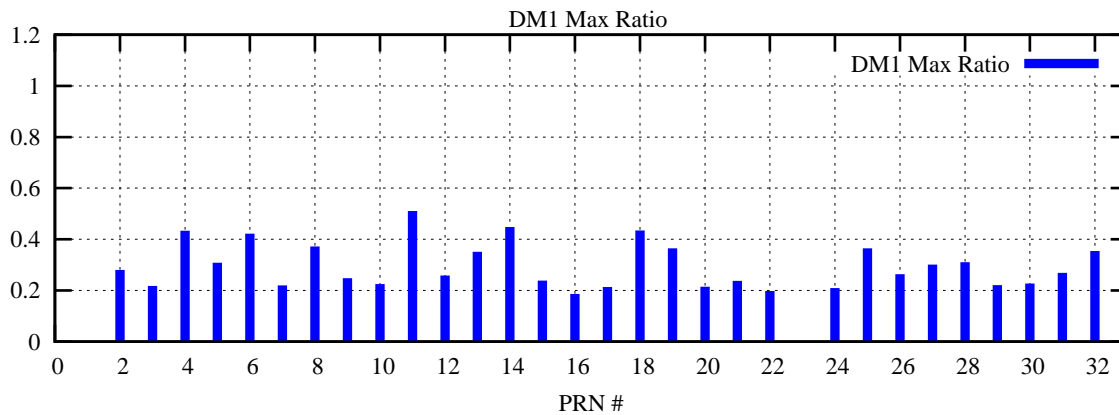

Ratio (PRN Bias/Threshold)

GpsWeek 2109 Day 1

Skinny (Type 0): PRN 8 22
Broad (Type 2): PRN 7 15 17 21 24