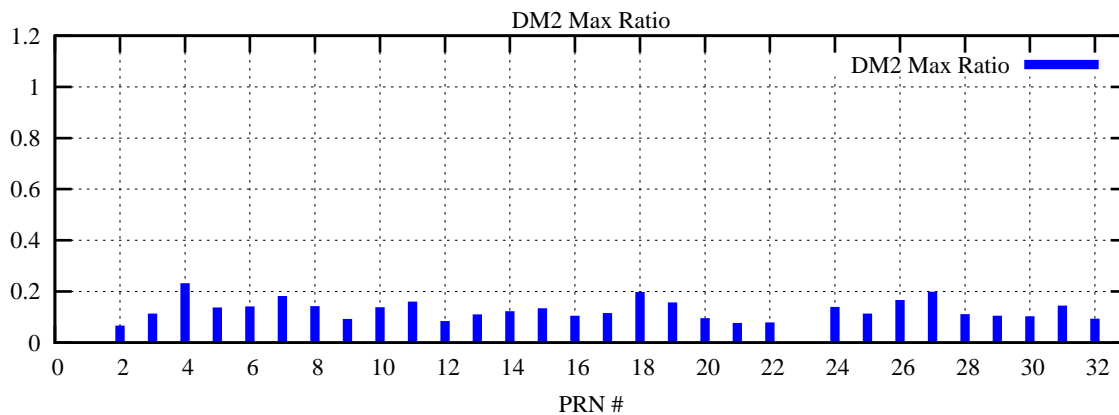

Ratio (PRN Bias/Threshold)

GpsWeek 2109 Day 1

Skinny (Type 0): PRN 8 22
Broad (Type 2): PRN 7 15 17 21 24