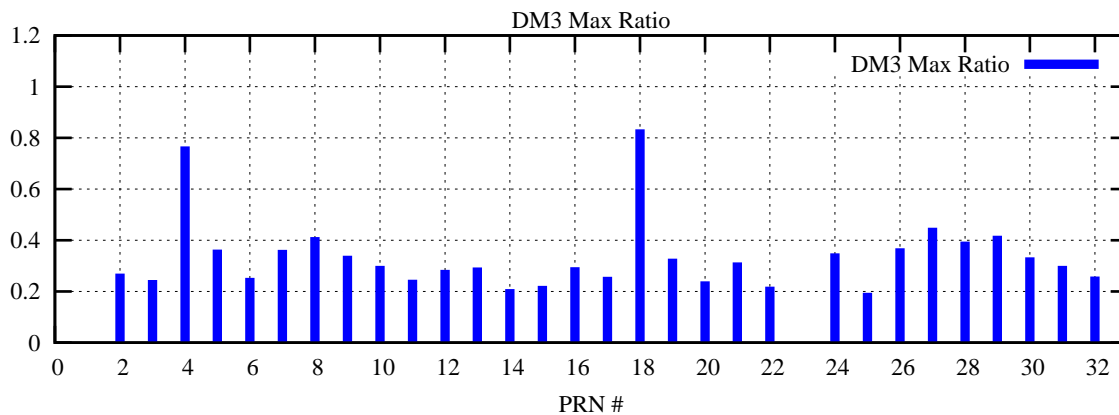

Ratio (PRN Bias/Threshold)

GpsWeek 2109 Day 1

Skinny (Type 0): PRN 8 22
Broad (Type 2): PRN 7 15 17 21 24