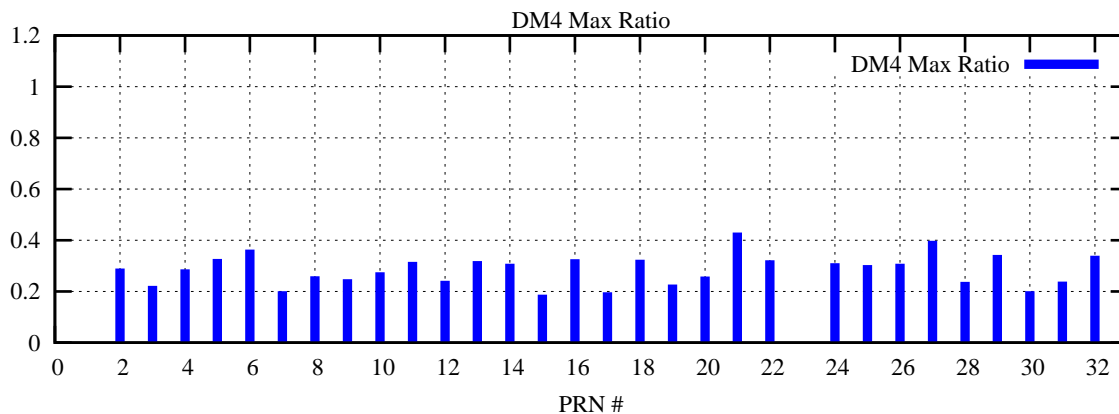

Ratio (PRN Bias/Threshold)

GpsWeek 2109 Day 1

Skinny (Type 0): PRN 8 22
Broad (Type 2): PRN 7 15 17 21 24