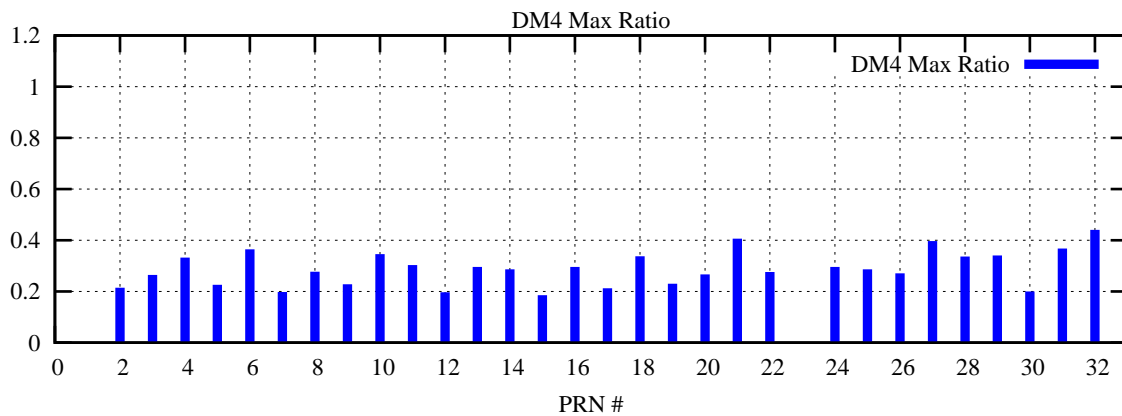

Ratio (PRN Bias/Threshold)

GpsWeek 2109 Day 3

Skinny (Type 0): PRN 8 22
Broad (Type 2): PRN 7 15 17 21 24