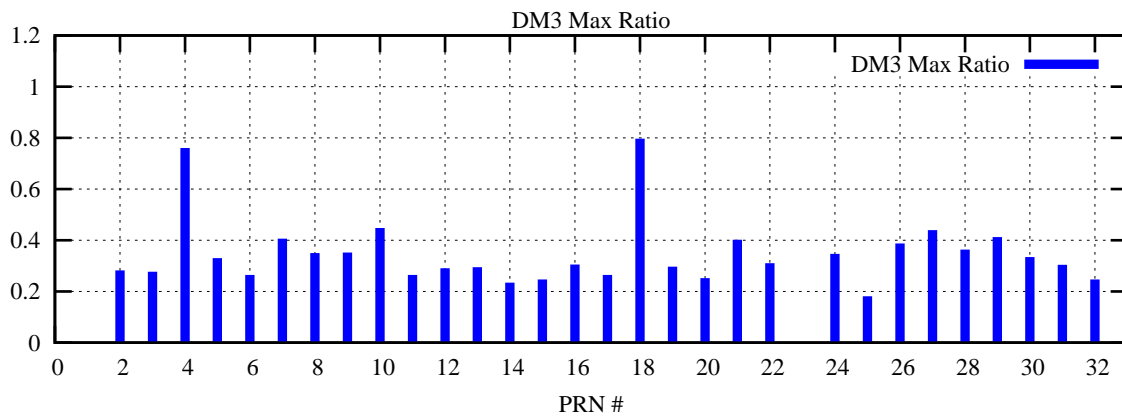

Ratio (PRN Bias/Threshold)

GpsWeek 2109 Day 3

Skinny (Type 0): PRN 8 22
Broad (Type 2): PRN 7 15 17 21 24