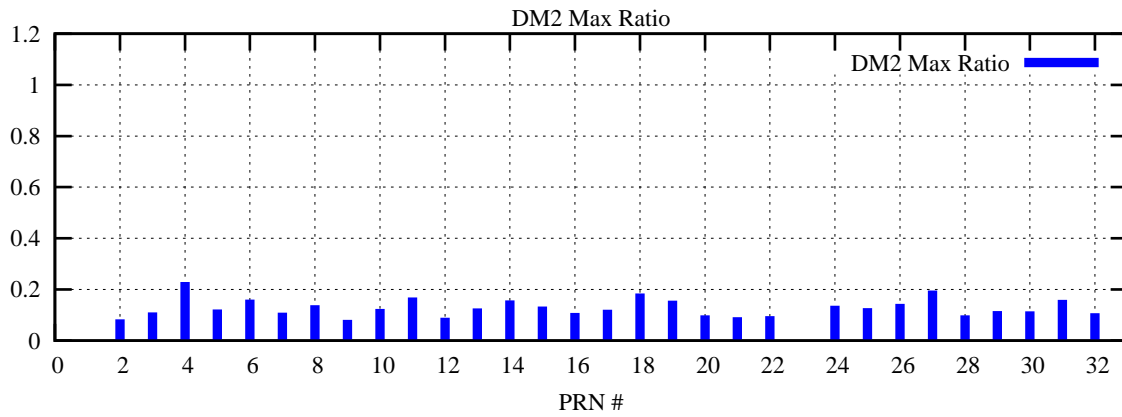

Ratio (PRN Bias/Threshold)

GpsWeek 2109 Day 3

Skinny (Type 0): PRN 8 22
Broad (Type 2): PRN 7 15 17 21 24