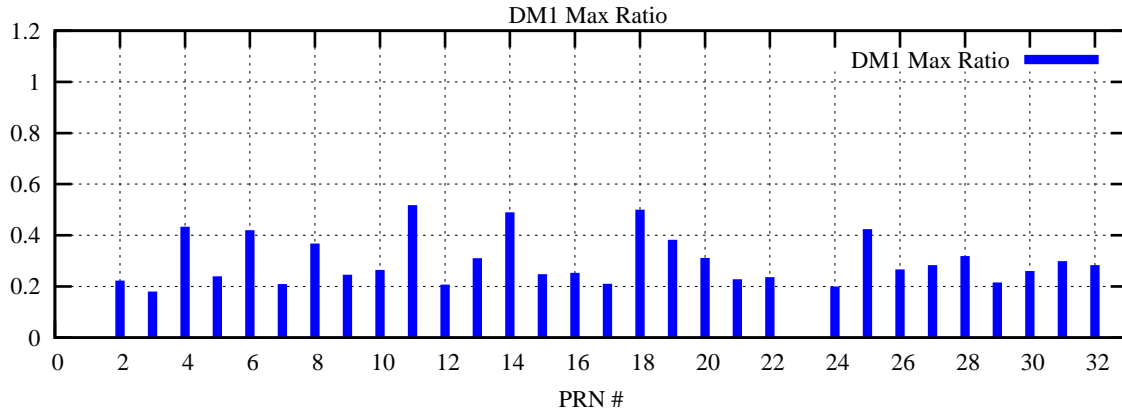

Ratio (PRN Bias/Threshold)

GpsWeek 2109 Day 3

Skinny (Type 0): PRN 8 22
Broad (Type 2): PRN 7 15 17 21 24